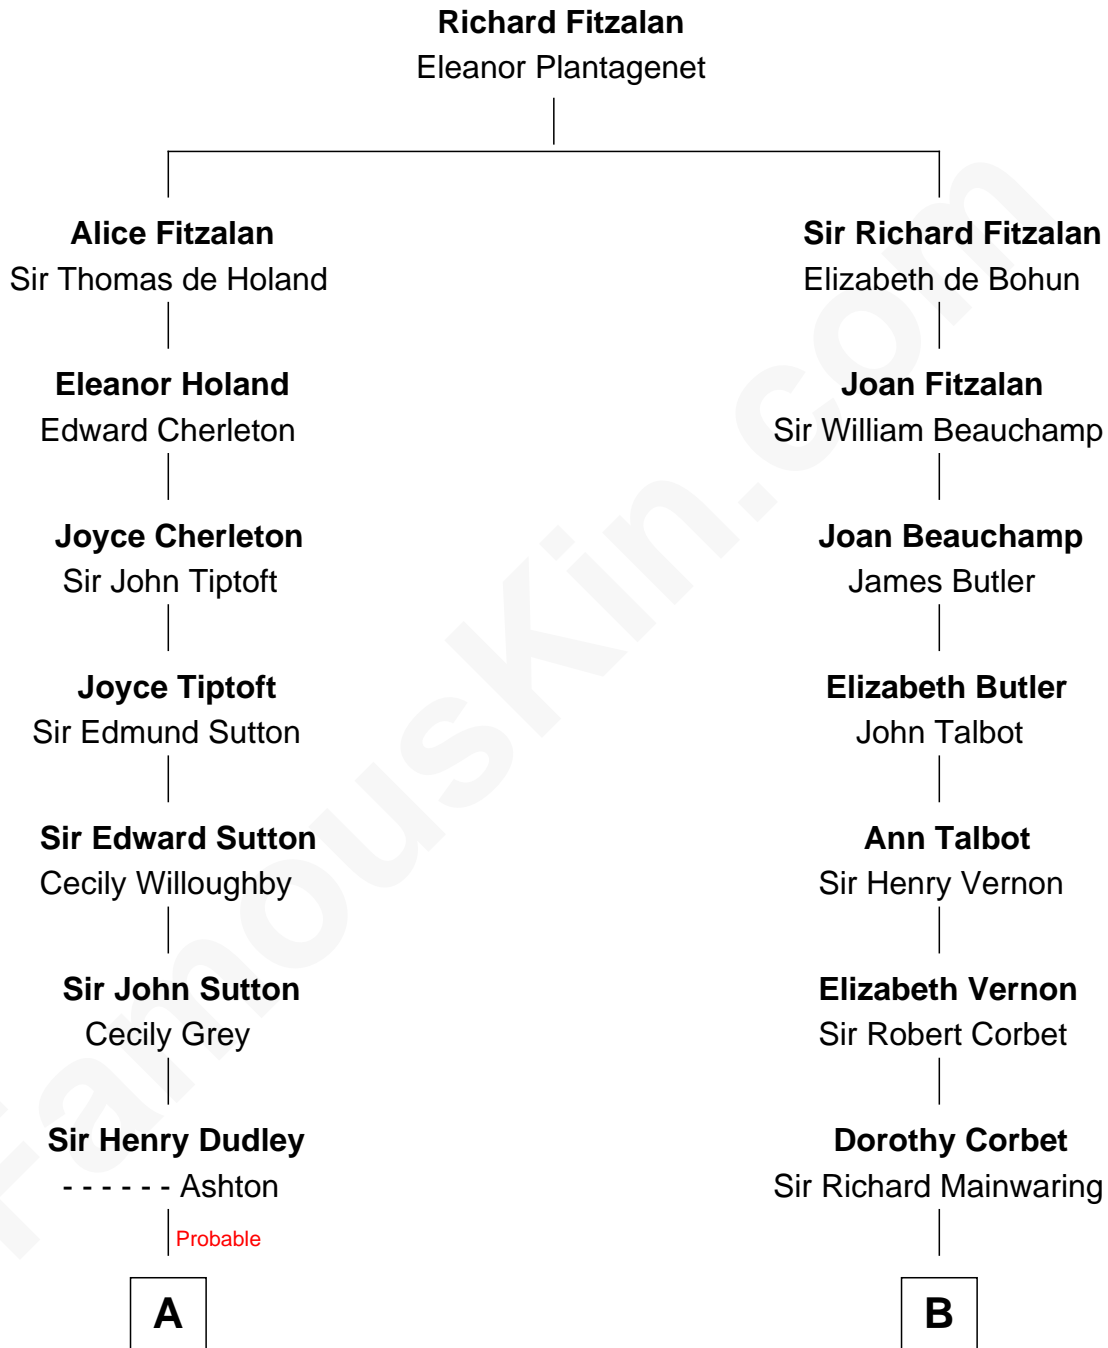

# FamousKin.com Relationship Chart of

**Keri Russell**

*TV and Movie Actress*

17th cousin 3 times removed of

**Grover Cleveland**

*22nd and 24th U.S. President*

**C**

—  
**Karl Joseph Fish**  
Mary Emma McNeil

—  
**Emma Inez Fish**  
Kermit Sylvester Stephens

—  
**Stephanie Stephens**  
David Harold Russell

—  
**Keri Russell**  
*TV and Movie Actress*

FamousKin.com