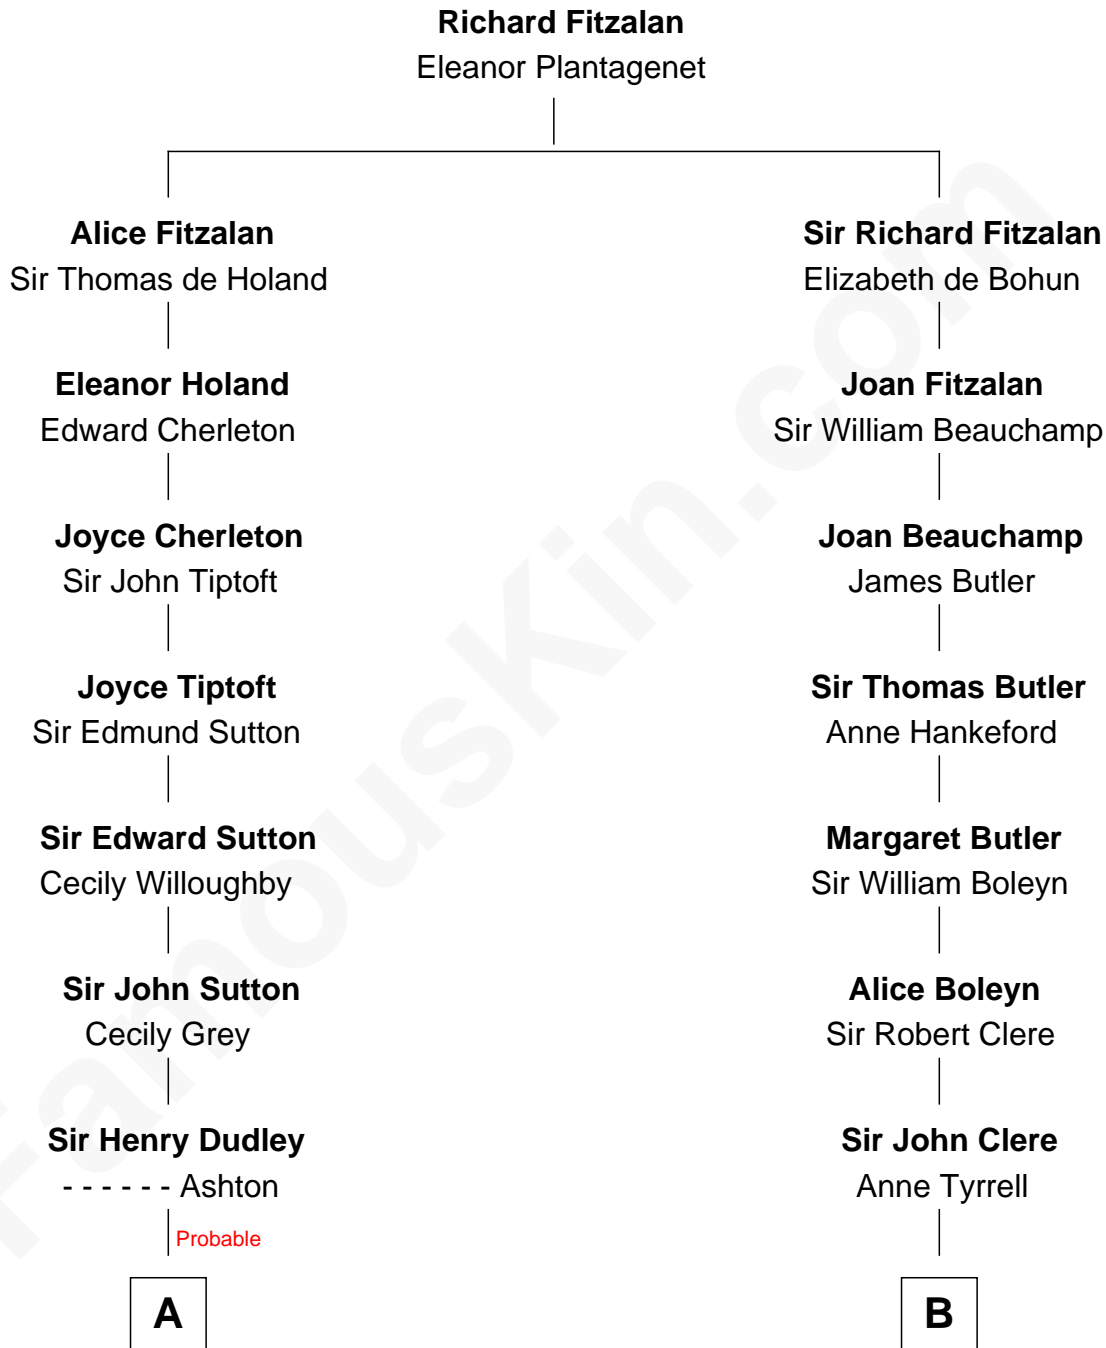

# FamousKin.com Relationship Chart of

**Keri Russell**

TV and Movie Actress

20th cousin of

**Mamie (Doud) Eisenhower**

First Lady of President Dwight Eisenhower

**C**

**Karl Joseph Fish**  
Mary Emma McNeil

**Emma Inez Fish**  
Kermit Sylvester Stephens

**Stephanie Stephens**  
David Harold Russell

**Keri Russell**  
*TV and Movie Actress*

**D**

**Maria Riggs**  
Eli Doud

**Royal Houghton Doud**  
Mary Cornelia Sheldon

**John Sheldon Doud**  
Elivera Mathilda Carlson

**Mamie (Doud) Eisenhower**  
*First Lady of Dwight Eisenhower*