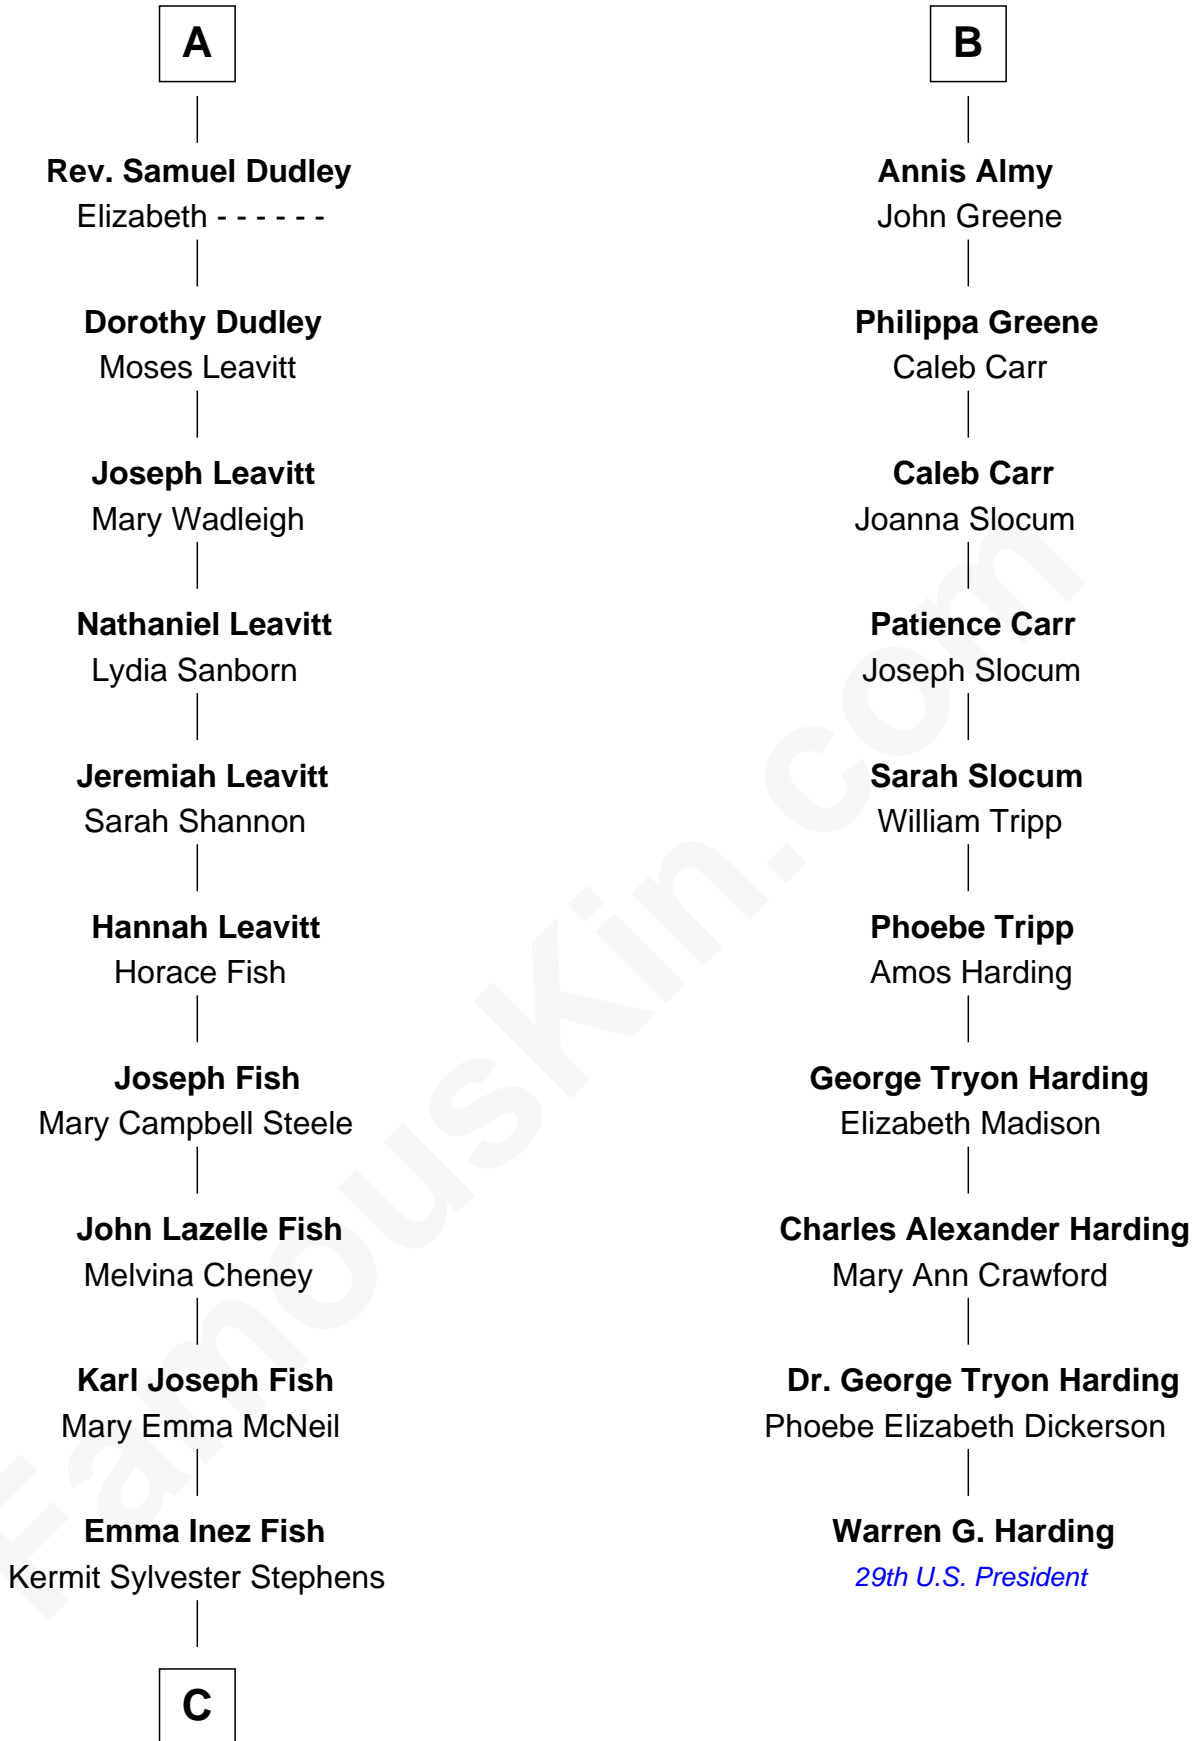

FamousKin.com Relationship Chart of

Keri Russell

TV and Movie Actress

16th cousin 2 times removed of

Warren G. Harding

29th U.S. President

Richard Woodville

Joan Bedlisgate

Gov. Thomas Dudley
Dorothy York

A

Joan Woodville

William Haute

Alice Haute

Sir John Fogge

Margaret Fogge
Sir Humphrey Stafford

Sir Humphrey Stafford
Margaret Tame

Ellen Stafford
Thomas Barlow

Stafford Barlow

Audrey Barlow
William Almy

B

C

Stephanie Stephens

David Harold Russell

Keri Russell