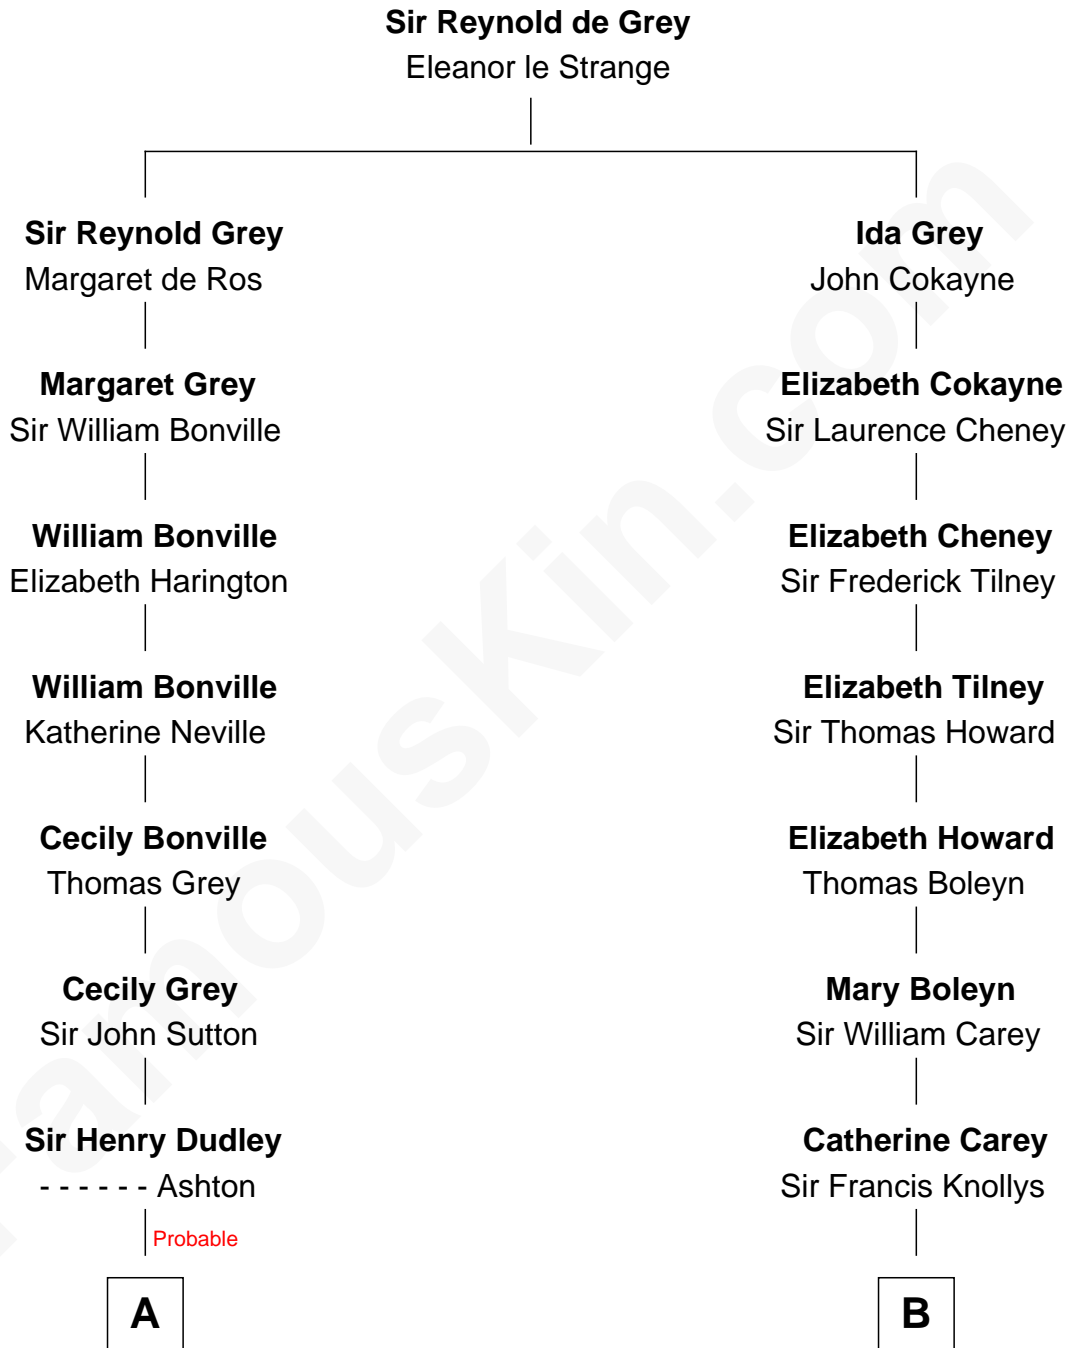

FamousKin.com Relationship Chart of

Keri Russell

TV and Movie Actress

17th cousin 3 times removed of

Edith (Bolling) Wilson

First Lady of President Woodrow Wilson

C

—
Karl Joseph Fish
Mary Emma McNeil

—
Emma Inez Fish
Kermit Sylvester Stephens

—
Stephanie Stephens
David Harold Russell

—
Keri Russell
TV and Movie Actress

FamousKin.com