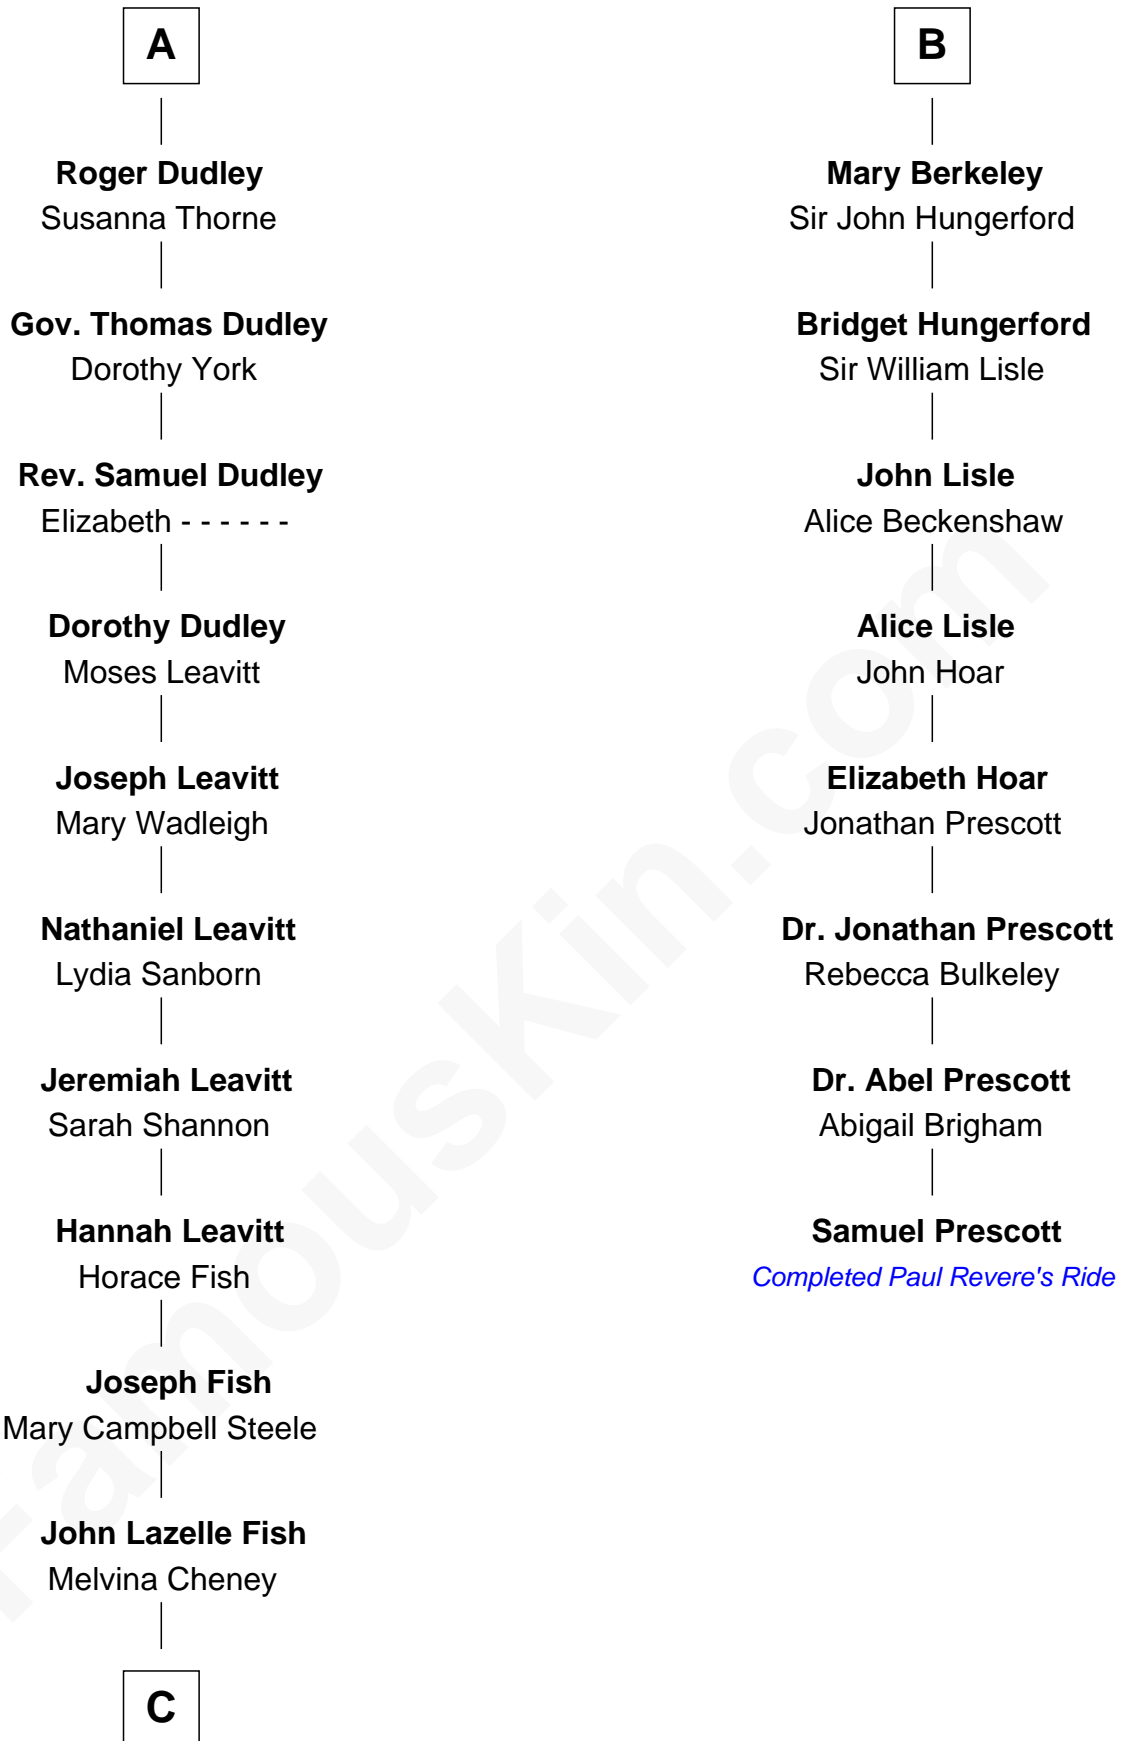

FamousKin.com Relationship Chart of

Keri Russell

TV and Movie Actress

14th cousin 6 times removed of

Samuel Prescott

Completed Paul Revere's Midnight Ride

C

—
Karl Joseph Fish
Mary Emma McNeil

—
Emma Inez Fish
Kermit Sylvester Stephens

—
Stephanie Stephens
David Harold Russell

—
Keri Russell
TV and Movie Actress

FamousKin.com