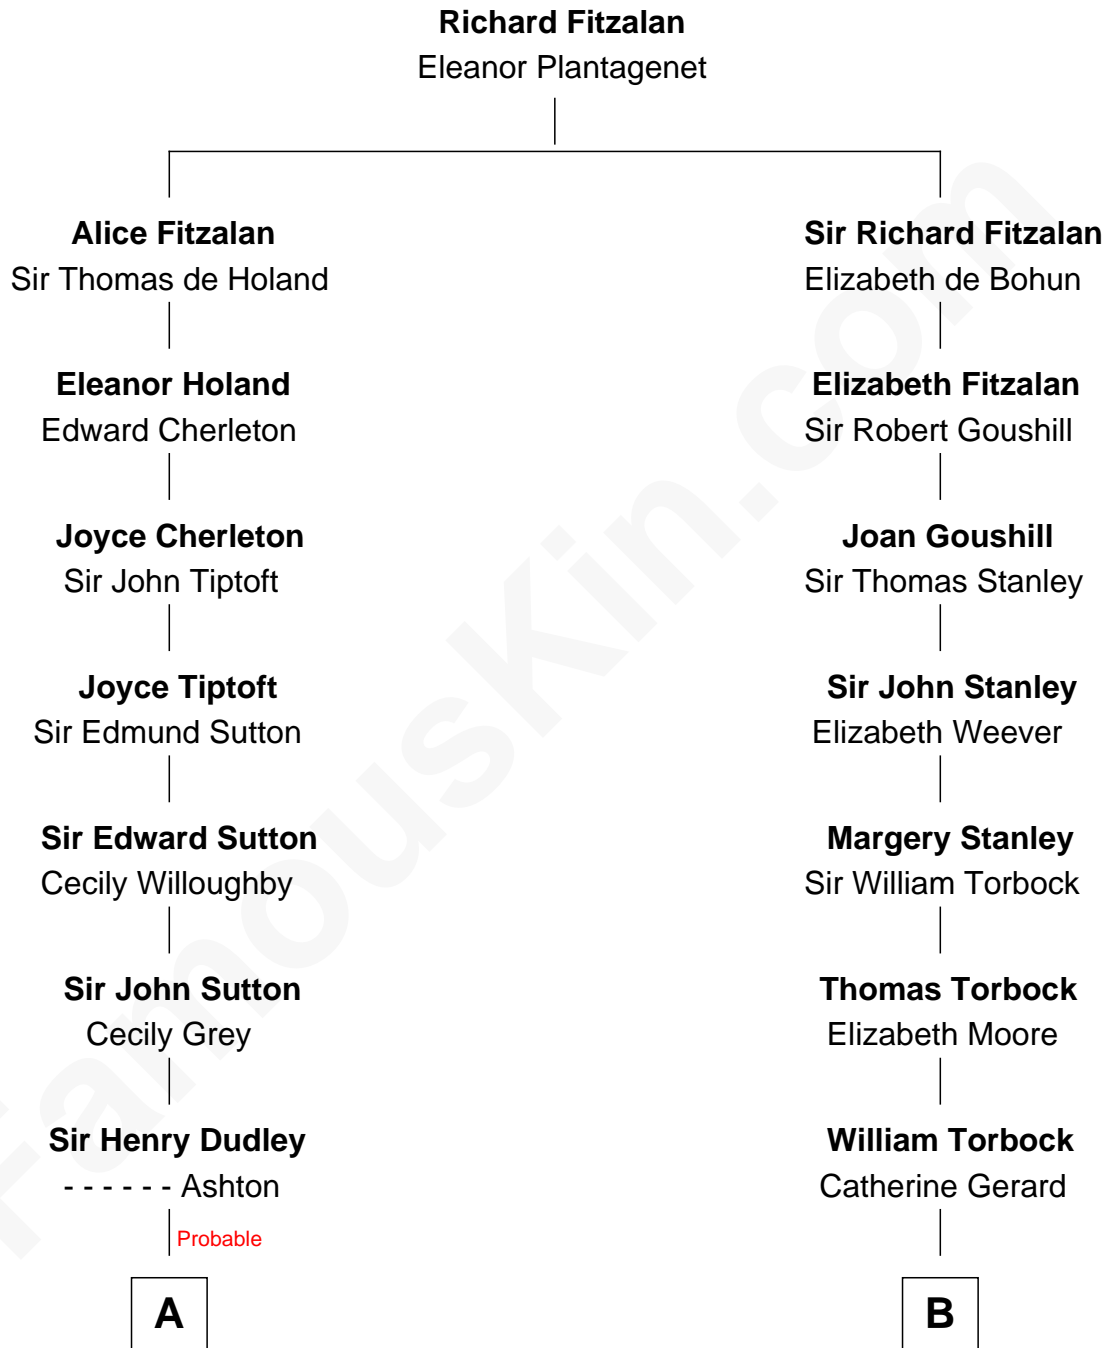

# FamousKin.com Relationship Chart of

**Keri Russell**

*TV and Movie Actress*

17th cousin 3 times removed of

**Juliette Gordon Low**

*Founder of the Girl Scouts*

**C**

—  
**Karl Joseph Fish**  
Mary Emma McNeil

—  
**Emma Inez Fish**  
Kermit Sylvester Stephens

—  
**Stephanie Stephens**  
David Harold Russell

—  
**Keri Russell**  
*TV and Movie Actress*

FamousKin.com