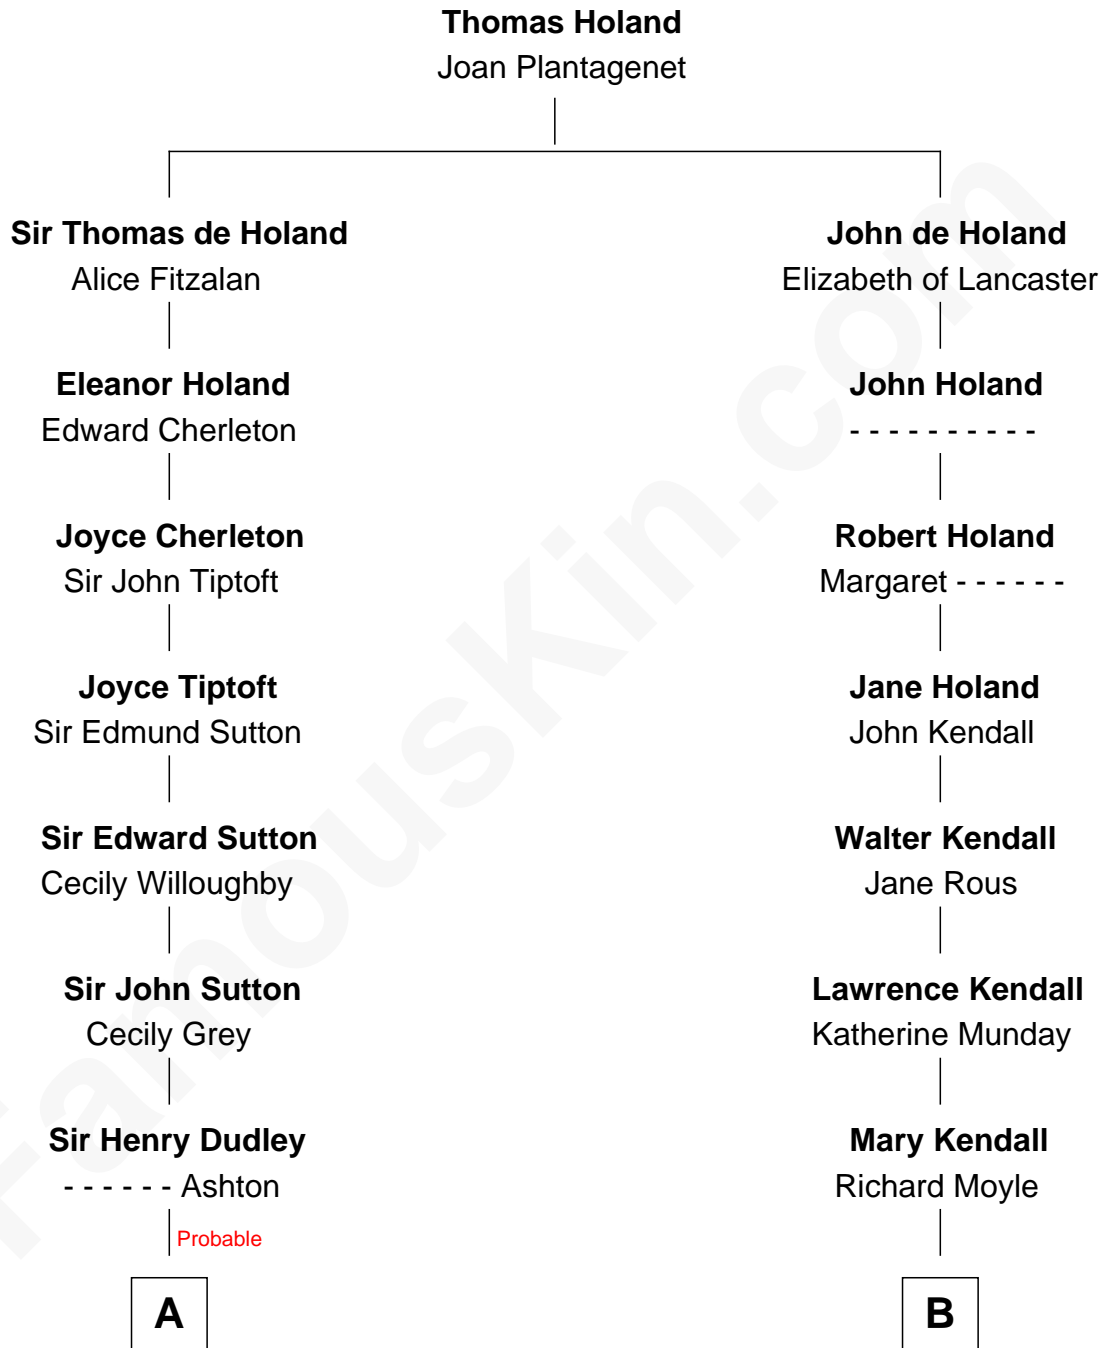

# FamousKin.com Relationship Chart of

**Keri Russell**

*TV and Movie Actress*

17th cousin 3 times removed of

**Juliette Gordon Low**

*Founder of the Girl Scouts*

**C**

—  
**Karl Joseph Fish**  
Mary Emma McNeil

—  
**Emma Inez Fish**  
Kermit Sylvester Stephens

—  
**Stephanie Stephens**  
David Harold Russell

—  
**Keri Russell**  
*TV and Movie Actress*

FamousKin.com