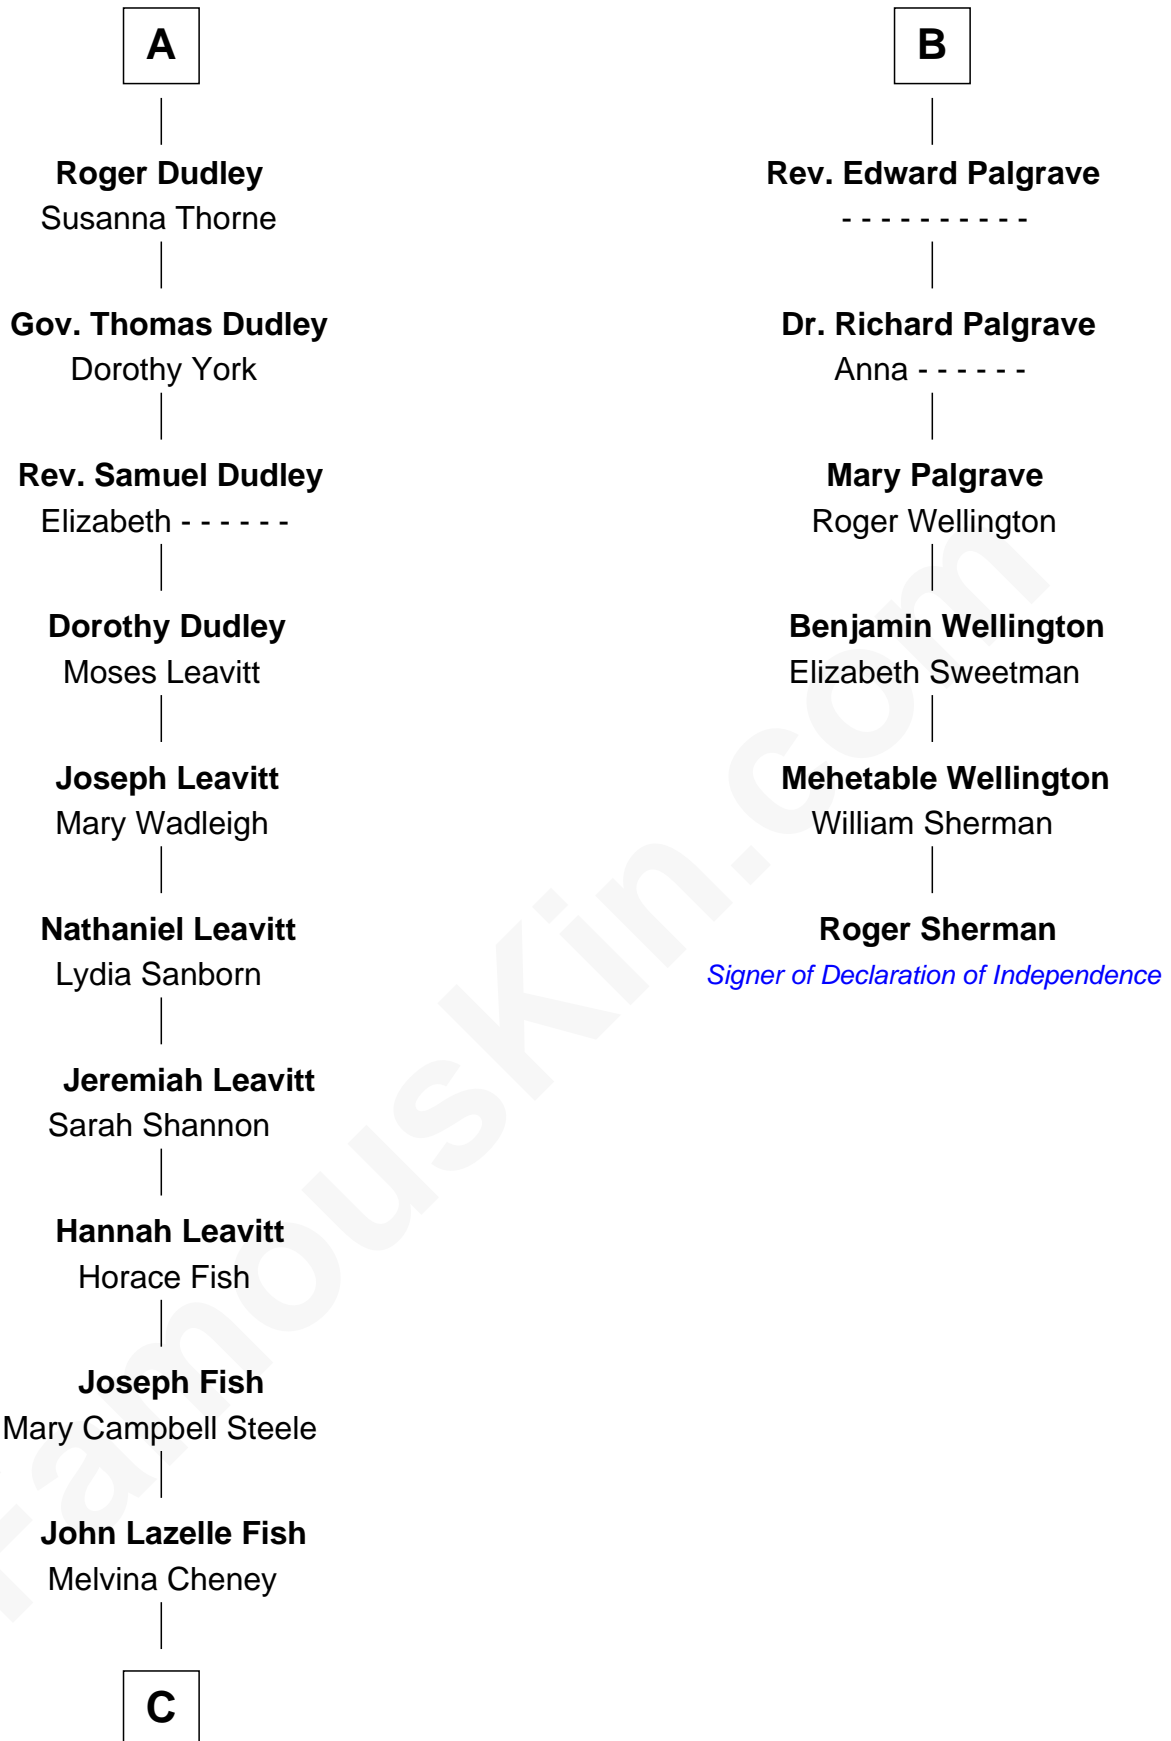

FamousKin.com Relationship Chart of

Keri Russell

TV and Movie Actress

12th cousin 8 times removed of

Roger Sherman

Signer of the Declaration of Independence

C

—
Karl Joseph Fish
Mary Emma McNeil

—
Emma Inez Fish
Kermit Sylvester Stephens

—
Stephanie Stephens
David Harold Russell

—
Keri Russell
TV and Movie Actress

FamousKin.com