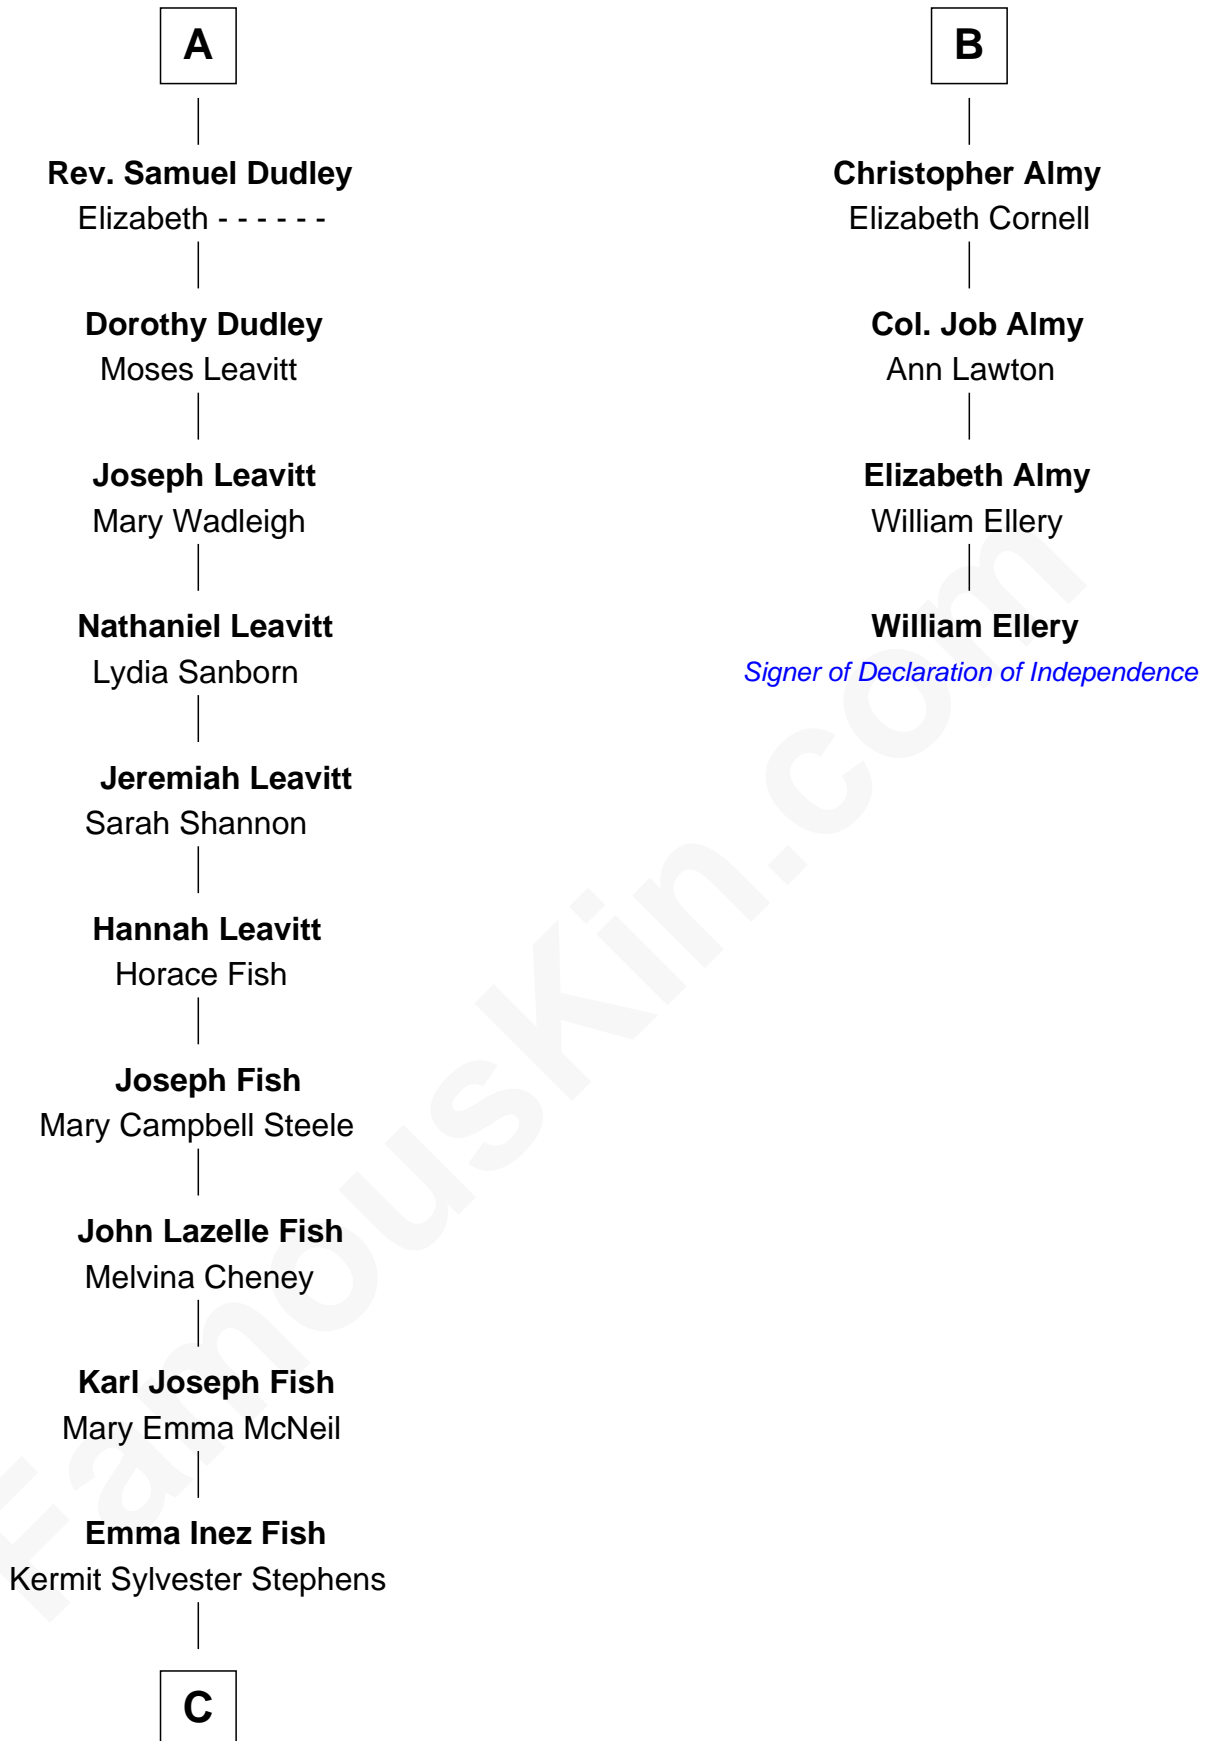

# FamousKin.com Relationship Chart of

**Keri Russell**

TV and Movie Actress

10th cousin 8 times removed of

**William Ellery**

Signer of the Declaration of Independence

**C**

Stephanie Stephens

David Harold Russell

**Keri Russell**

*TV and Movie Actress*

FamousKin.com