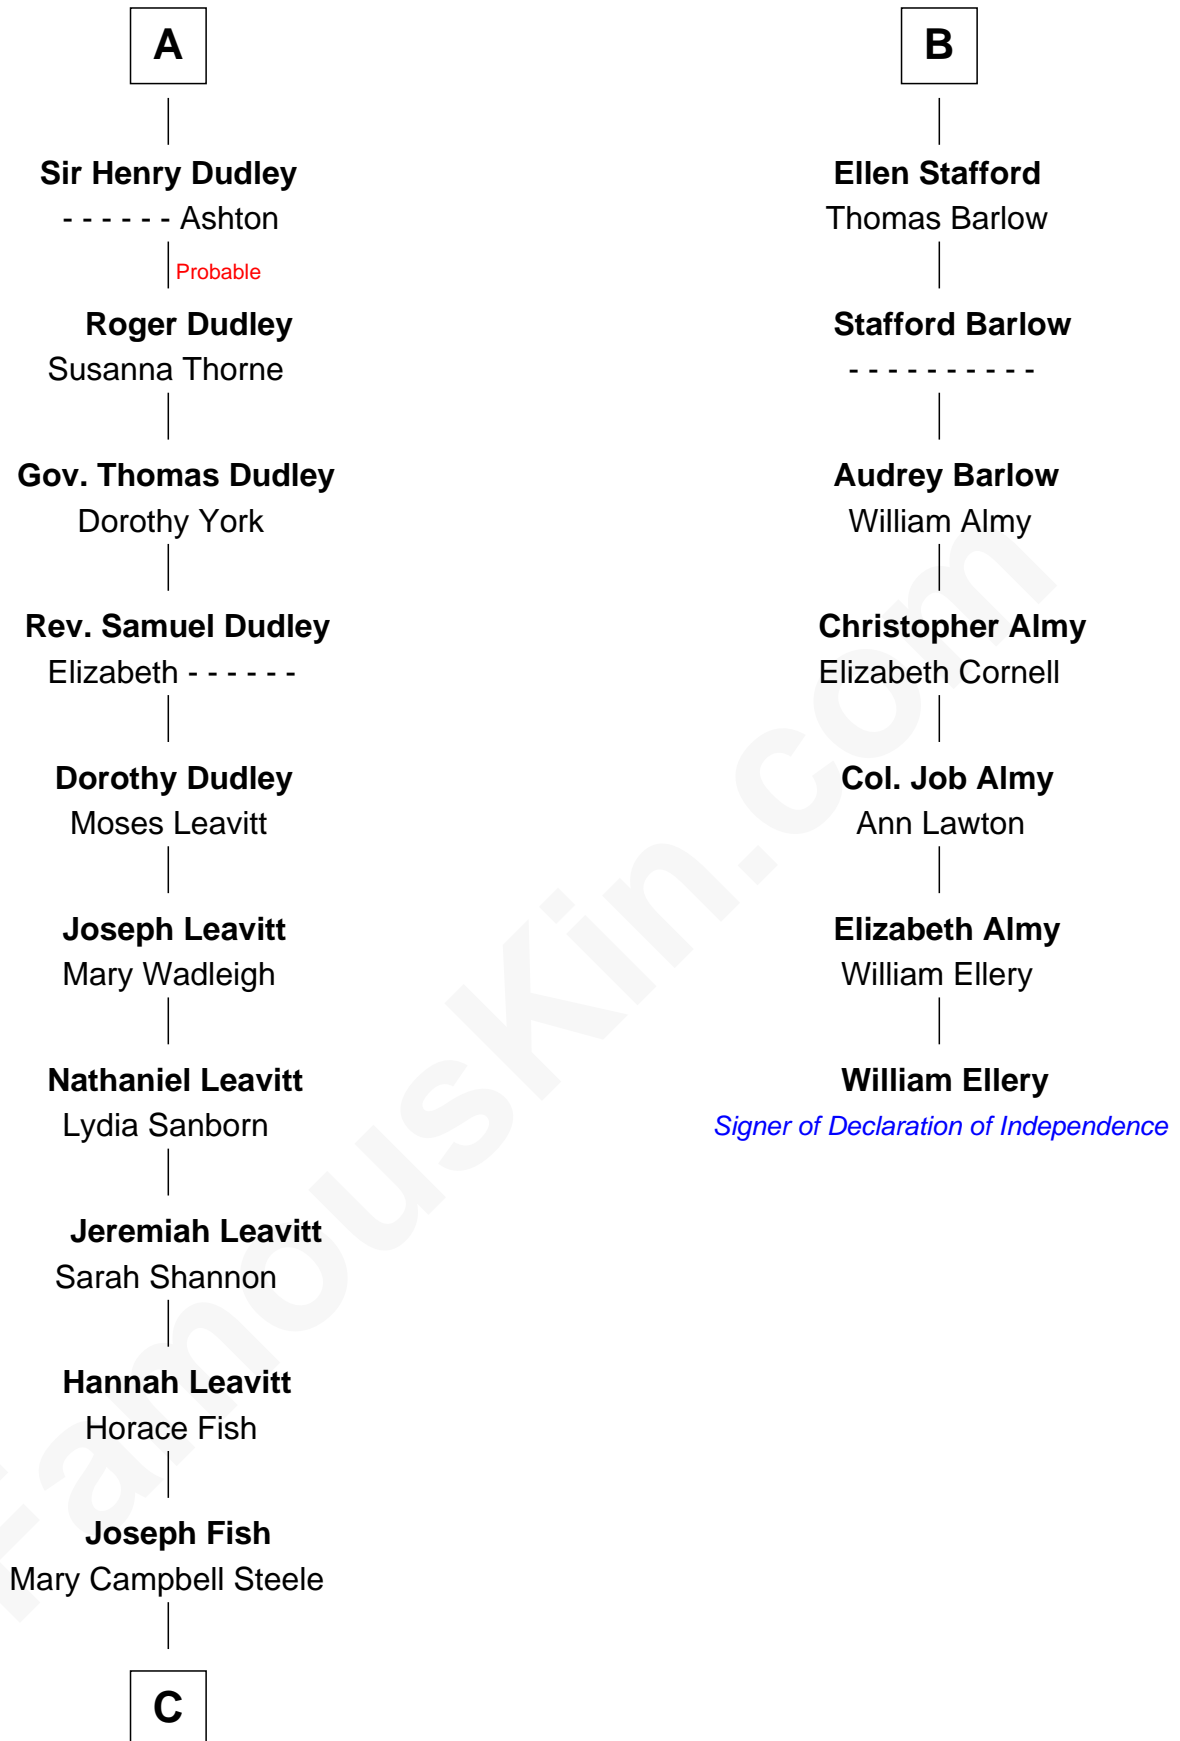

# FamousKin.com Relationship Chart of

**Keri Russell**

*TV and Movie Actress*

13th cousin 8 times removed of

**William Ellery**

*Signer of the Declaration of Independence*

**C**

—  
**John Lazelle Fish**

Melvina Cheney

—  
**Karl Joseph Fish**

Mary Emma McNeil

—  
**Emma Inez Fish**

Kermit Sylvester Stephens

—  
**Stephanie Stephens**

David Harold Russell

—  
**Keri Russell**