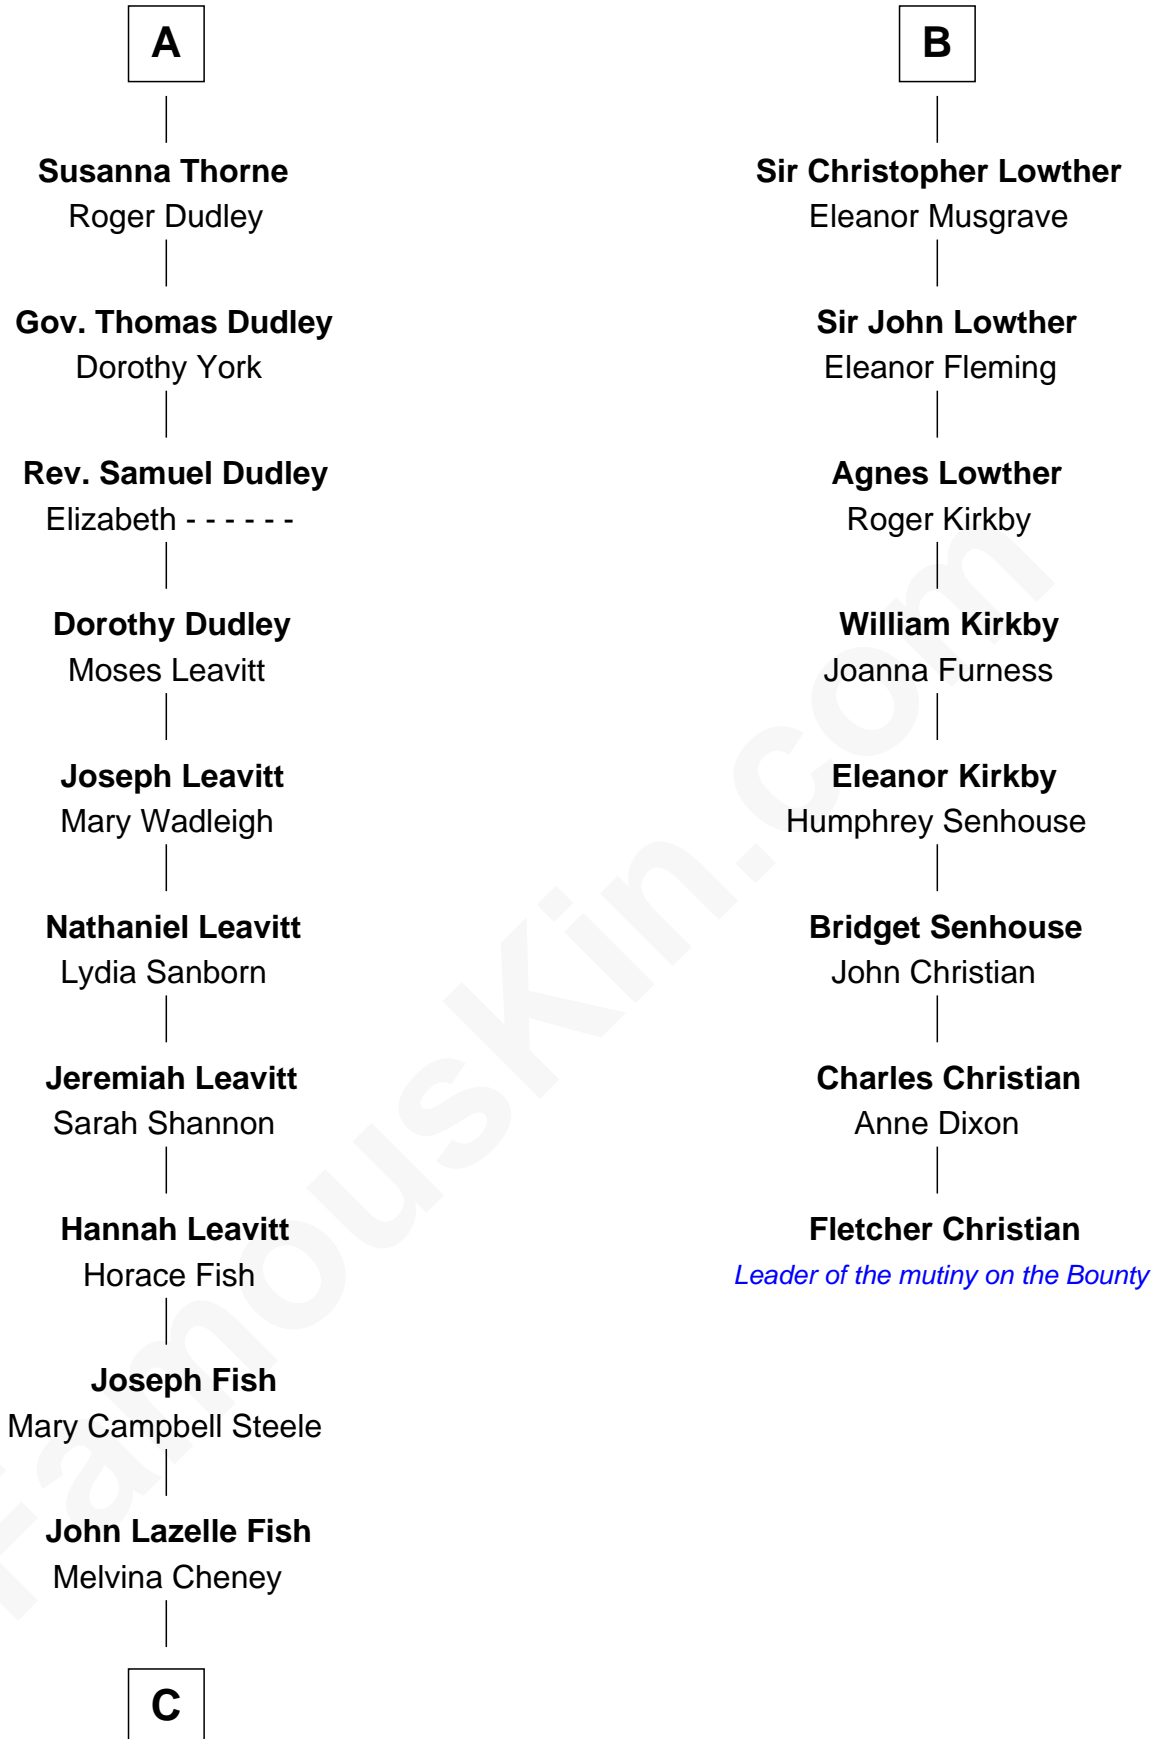

FamousKin.com Relationship Chart of

Keri Russell

TV and Movie Actress

14th cousin 6 times removed of

Fletcher Christian

Leader of the mutiny on the Bounty

THE "BOUNTY" AT OAHOO

C

—
Karl Joseph Fish
Mary Emma McNeil

—
Emma Inez Fish
Kermit Sylvester Stephens

—
Stephanie Stephens
David Harold Russell

—
Keri Russell
TV and Movie Actress

FamousKin.com