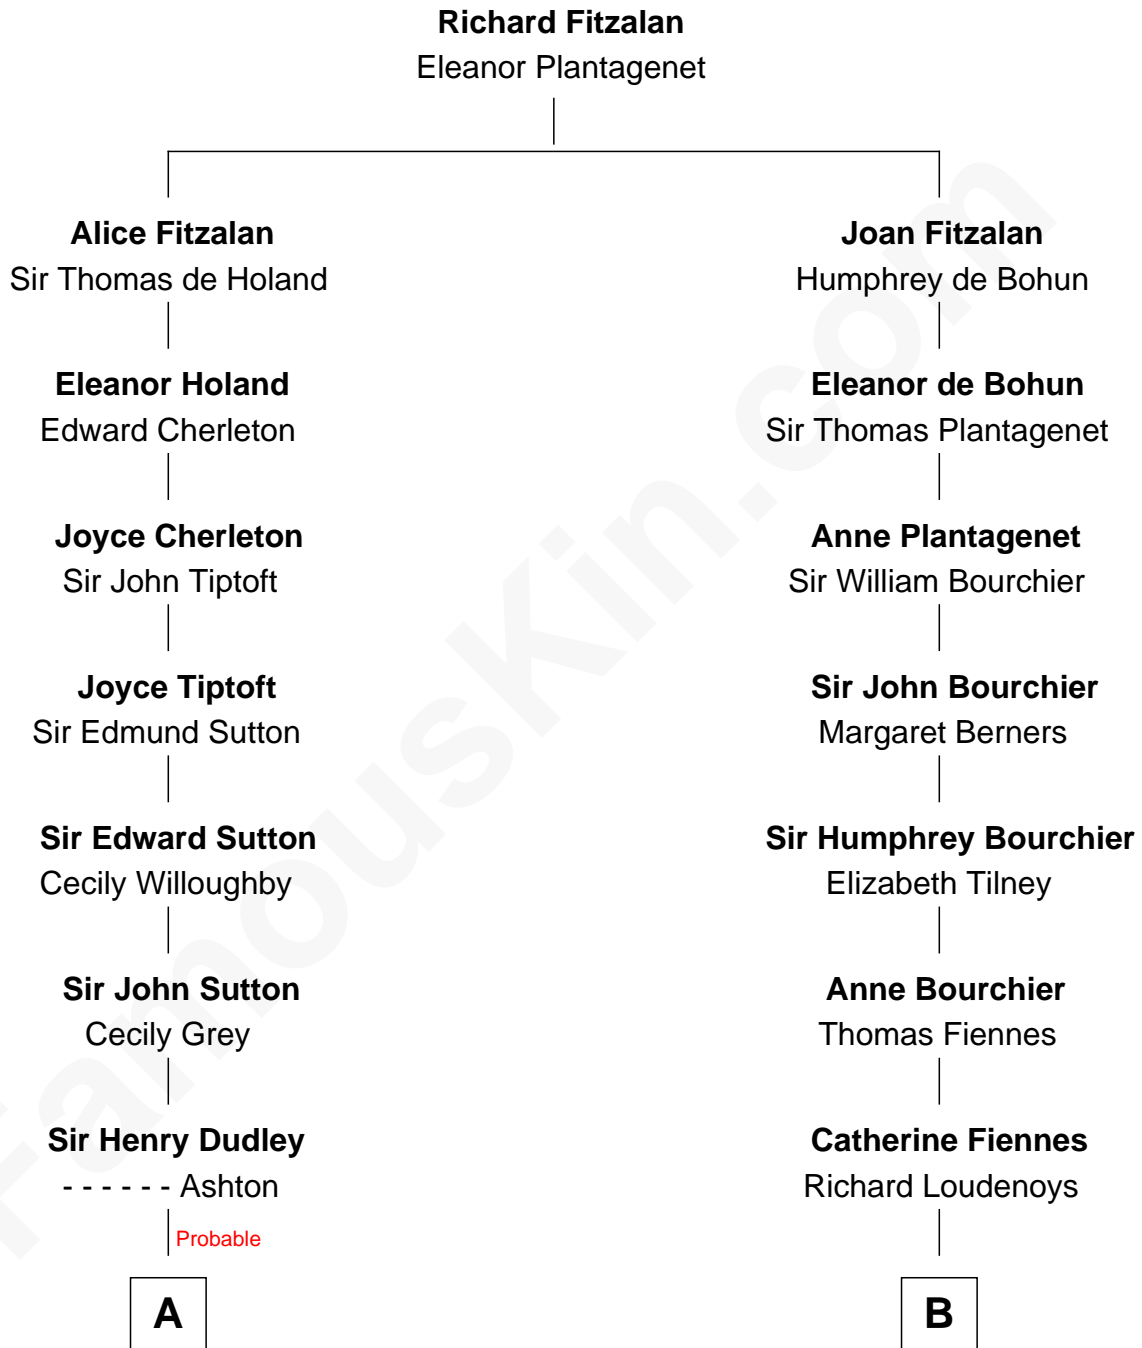

FamousKin.com Relationship Chart of

Keri Russell

TV and Movie Actress

20th cousin of

Ali Wentworth

TV Actress and Comedienne

C

Karl Joseph Fish
Mary Emma McNeil

Emma Inez Fish
Kermit Sylvester Stephens

Stephanie Stephens
David Harold Russell

Keri Russell
TV and Movie Actress

D

Howard Elliott
Janet January

Janet January Elliott
Richard Bryant Hobart

Mable Bryant Hobart
Eric Bartlett Wentworth