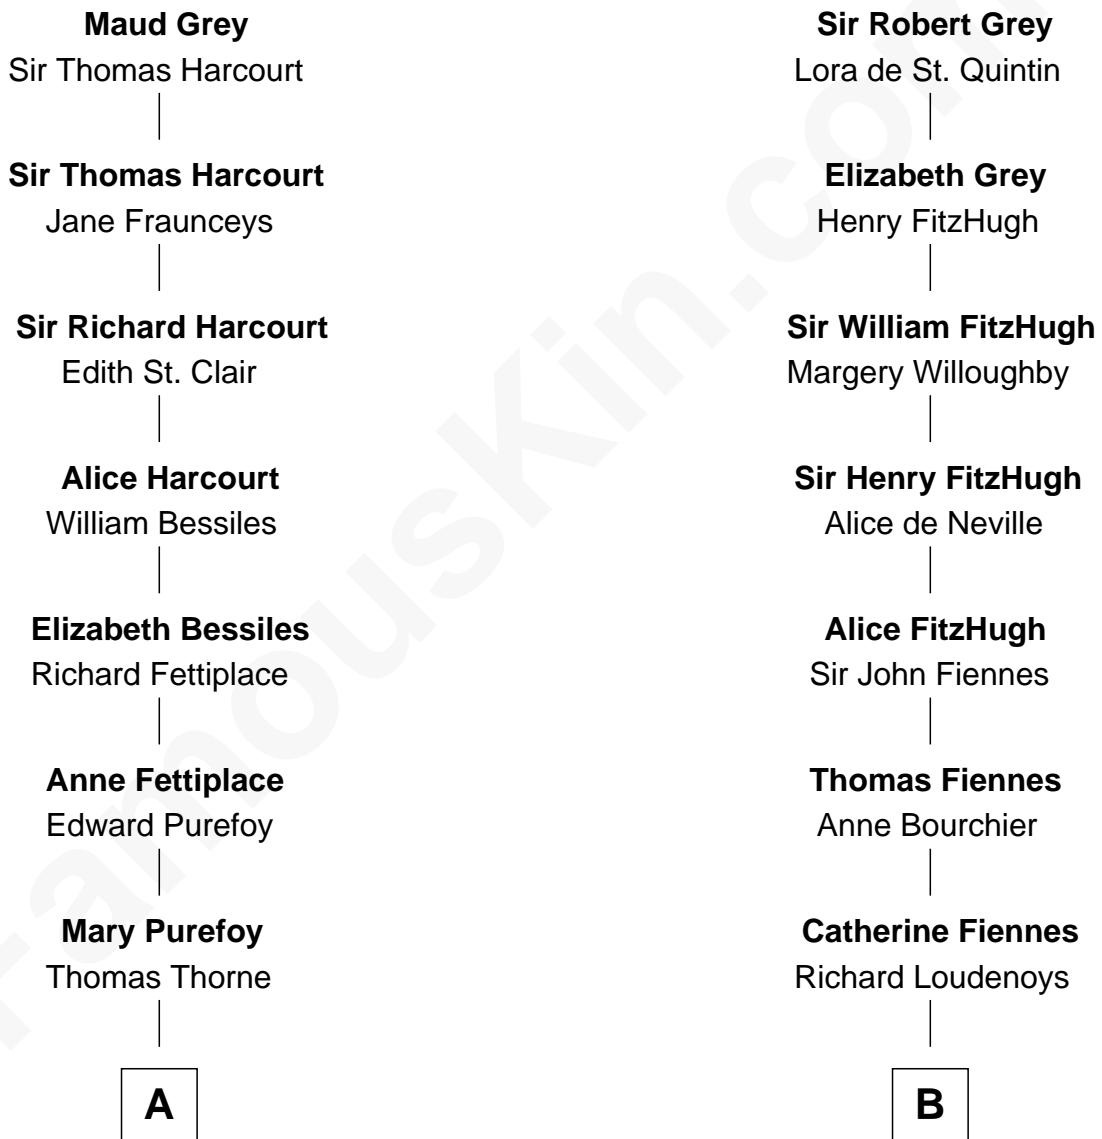

FamousKin.com Relationship Chart of

Keri Russell

TV and Movie Actress

20th cousin of

Ali Wentworth

TV Actress and Comedienne

Sir John Grey

Avice Marmion

C

Karl Joseph Fish
Mary Emma McNeil

Emma Inez Fish
Kermit Sylvester Stephens

Stephanie Stephens
David Harold Russell

Keri Russell
TV and Movie Actress

D

Howard Elliott
Janet January

Janet January Elliott
Richard Bryant Hobart