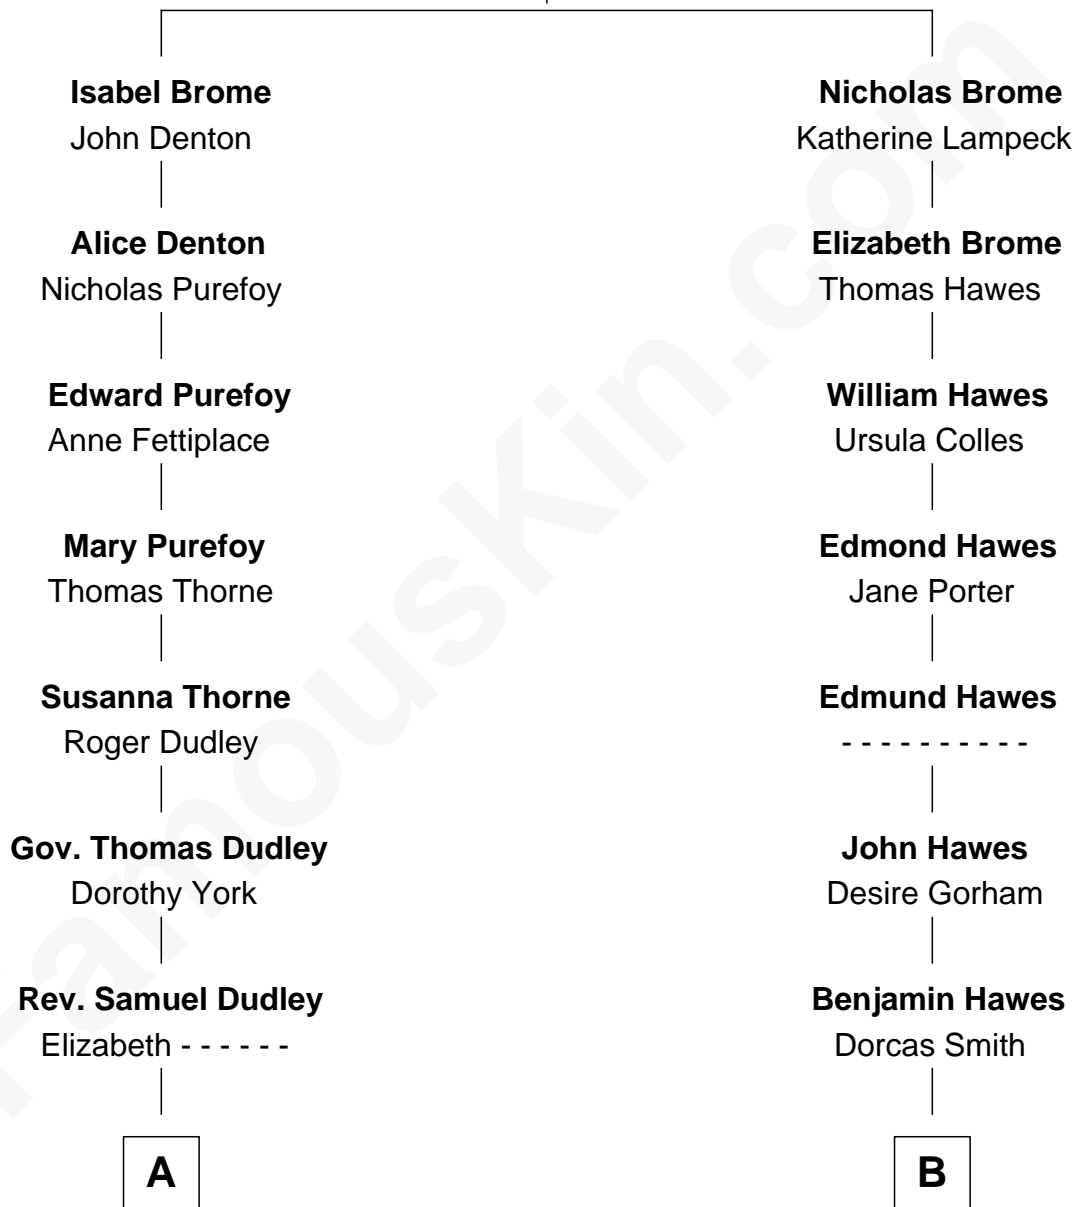

FamousKin.com Relationship Chart of

Keri Russell

TV and Movie Actress

15th cousin 2 times removed of

Penn Jillette

Magician

John Brome
Beatrice Shirley

Keri Russell photo by [Caroline Bonarde Ucci](#) (CC BY 3.0)

Penn Jillette photo by [Gage Skidmore](#) (CC BY-SA 2.0)