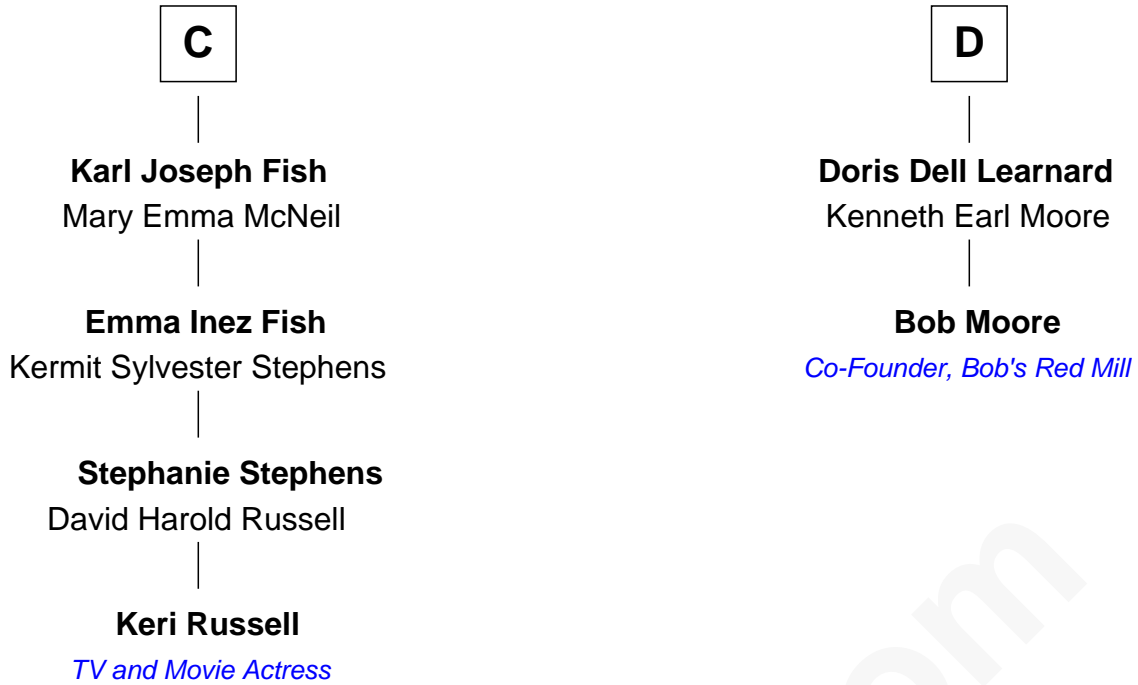

FamousKin.com Relationship Chart of

Keri Russell

TV and Movie Actress

18th cousin 2 times removed of

Bob Moore

Co-Founder, Bob's Red Mill

Sir Philip le Despencer

Elizabeth - - - - -

Alice le Despenser

Sir John Sutton

Sir John Sutton

Constance Blount

Sir John Sutton

Elizabeth Berkeley

Sir Edmund Sutton

Joyce Tiptoft

Sir Philip le Despencer

Elizabeth de Tibetot

Margery Despencer

Sir Roger Wentworth

Henry Wentworth

Elizabeth Howard

Margery Wentworth

Sir William Waldegrave

George Waldegrave

Anne Drury

Phyllis Waldegrave

Thomas Higham

Bridget Higham

Thomas Burrough

B

FamousKin.com