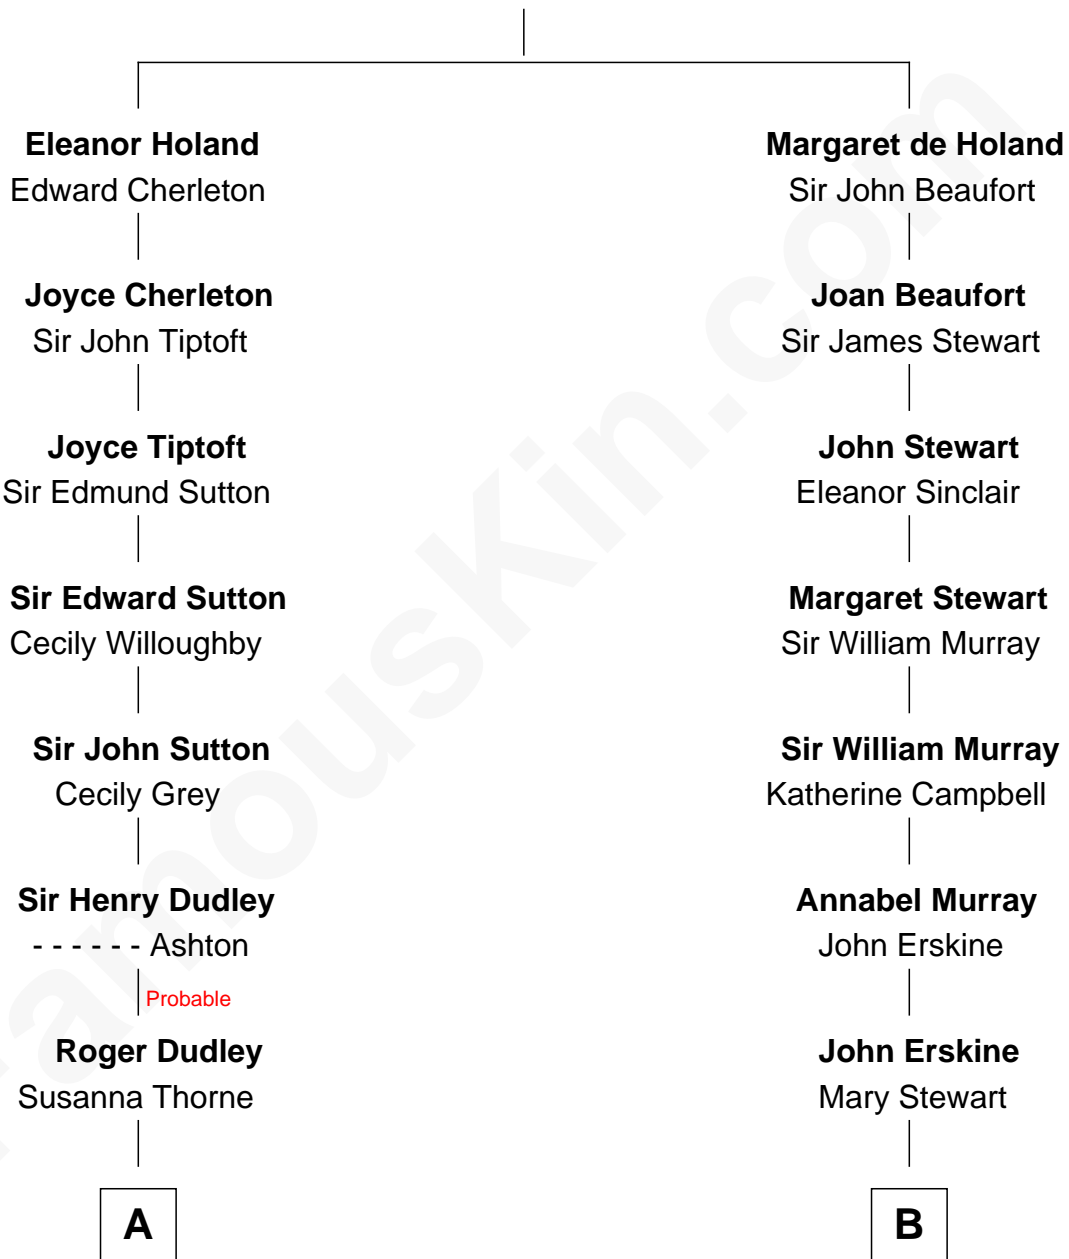

FamousKin.com Relationship Chart of

Keri Russell

TV and Movie Actress

10th cousin 9 times removed of

Major John Pitcairn

British Commander at Battle of Lexington

Sir Thomas de Holand

Alice Fitzalan

C

Emma Inez Fish
Kermit Sylvester Stephens

Stephanie Stephens
David Harold Russell

Keri Russell
TV and Movie Actress

FamousKin.com