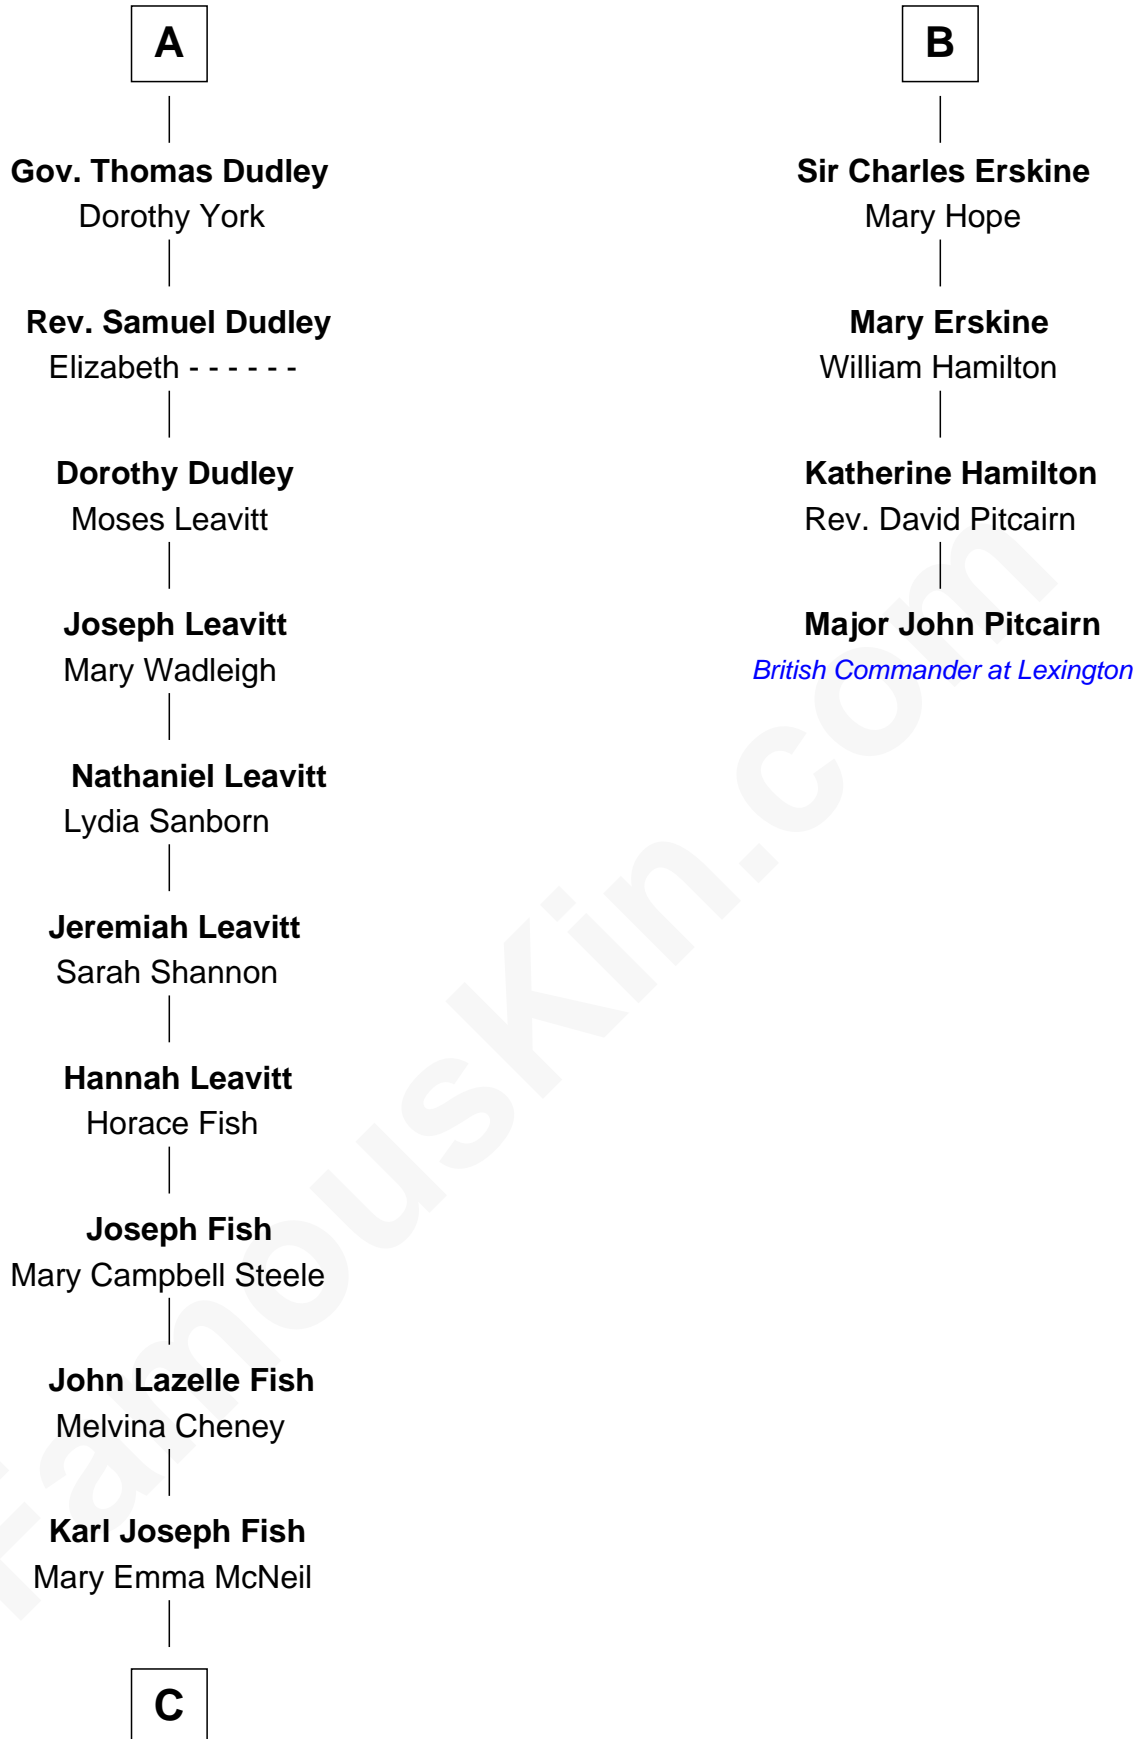

FamousKin.com Relationship Chart of

Keri Russell

TV and Movie Actress

10th cousin 9 times removed of

Major John Pitcairn

British Commander at Battle of Lexington

Sir Thomas de Holand

Alice Fitzalan

C

Emma Inez Fish
Kermit Sylvester Stephens

Stephanie Stephens
David Harold Russell

Keri Russell
TV and Movie Actress

FamousKin.com