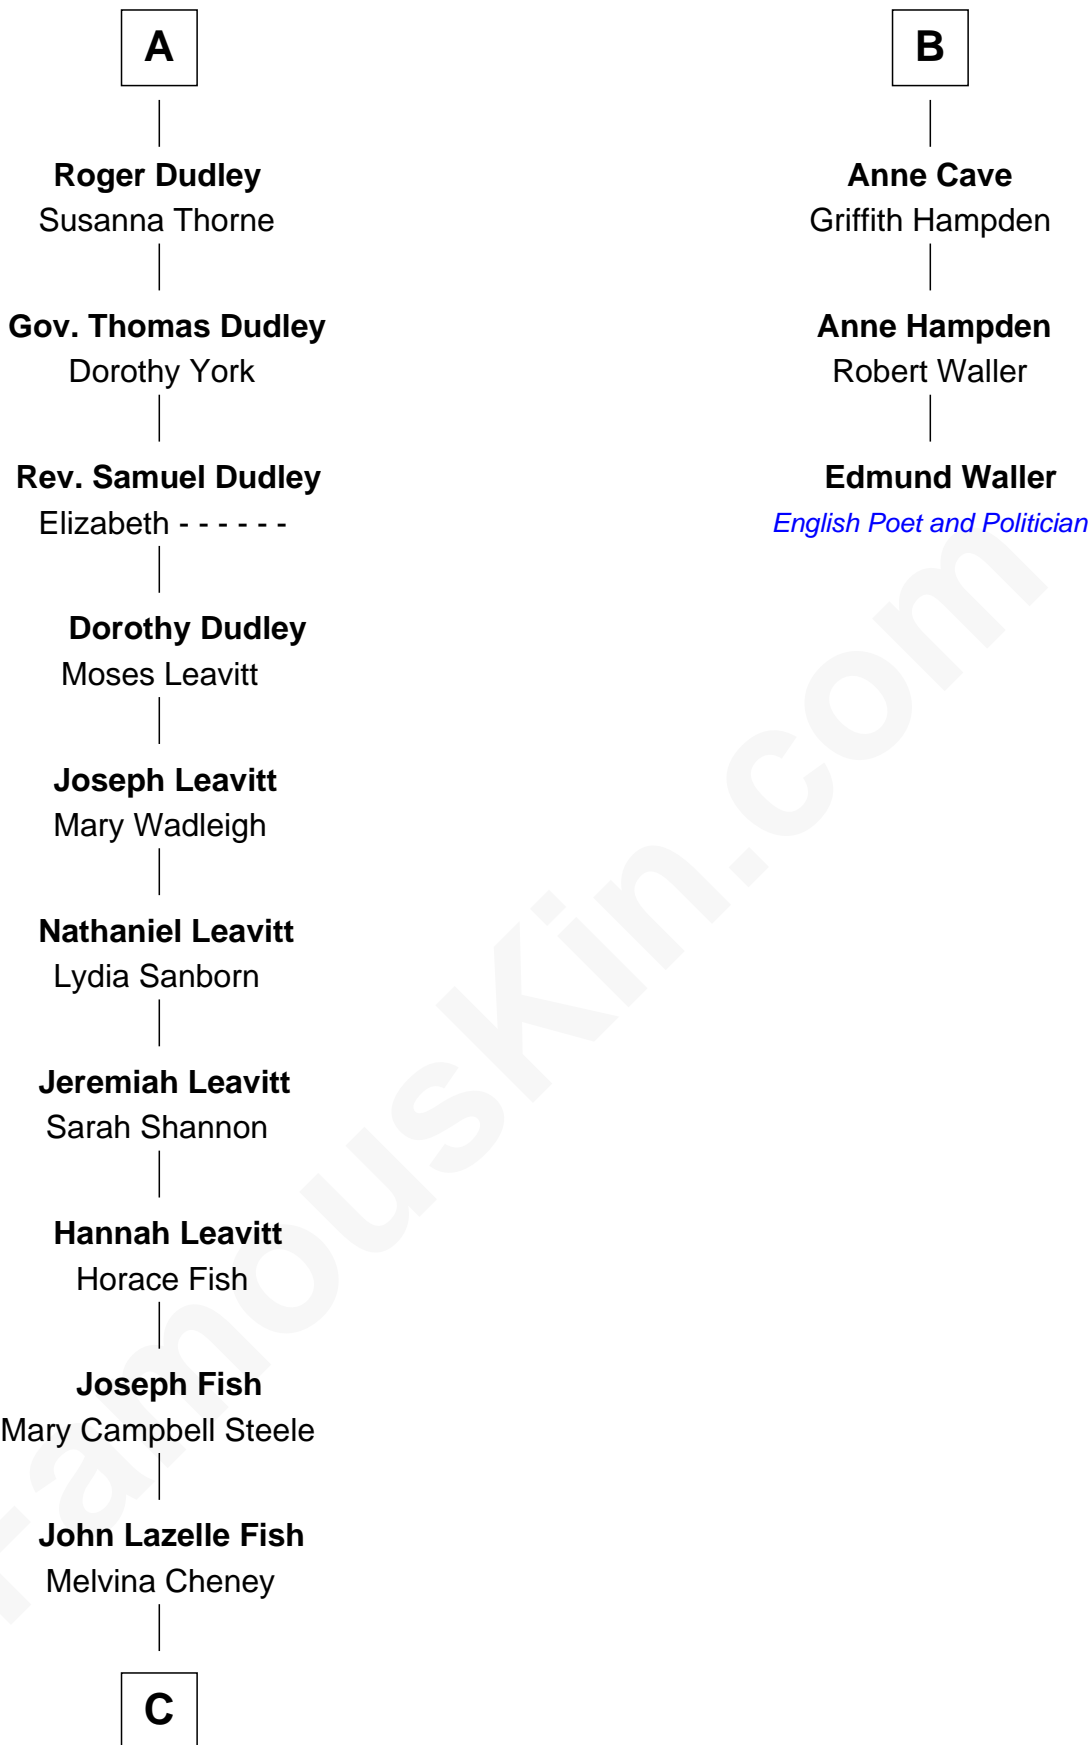

# FamousKin.com Relationship Chart of

**Keri Russell**

*TV and Movie Actress*

9th cousin 11 times removed of

**Edmund Waller**

*English Poet and Politician*

**Sir Reynold de Grey**

Eleanor le Strange

**Sir Reynold Grey**

Margaret de Ros

**Margaret Grey**

Sir William Bonville

**William Bonville**

Elizabeth Harington

**William Bonville**

Katherine Neville

**Elizabeth Boteler**

Thomas Lovett

**Thomas Lovett**

Anne Danvers

**Elizabeth Lovett**

Anthony Cave

**B**

**C**