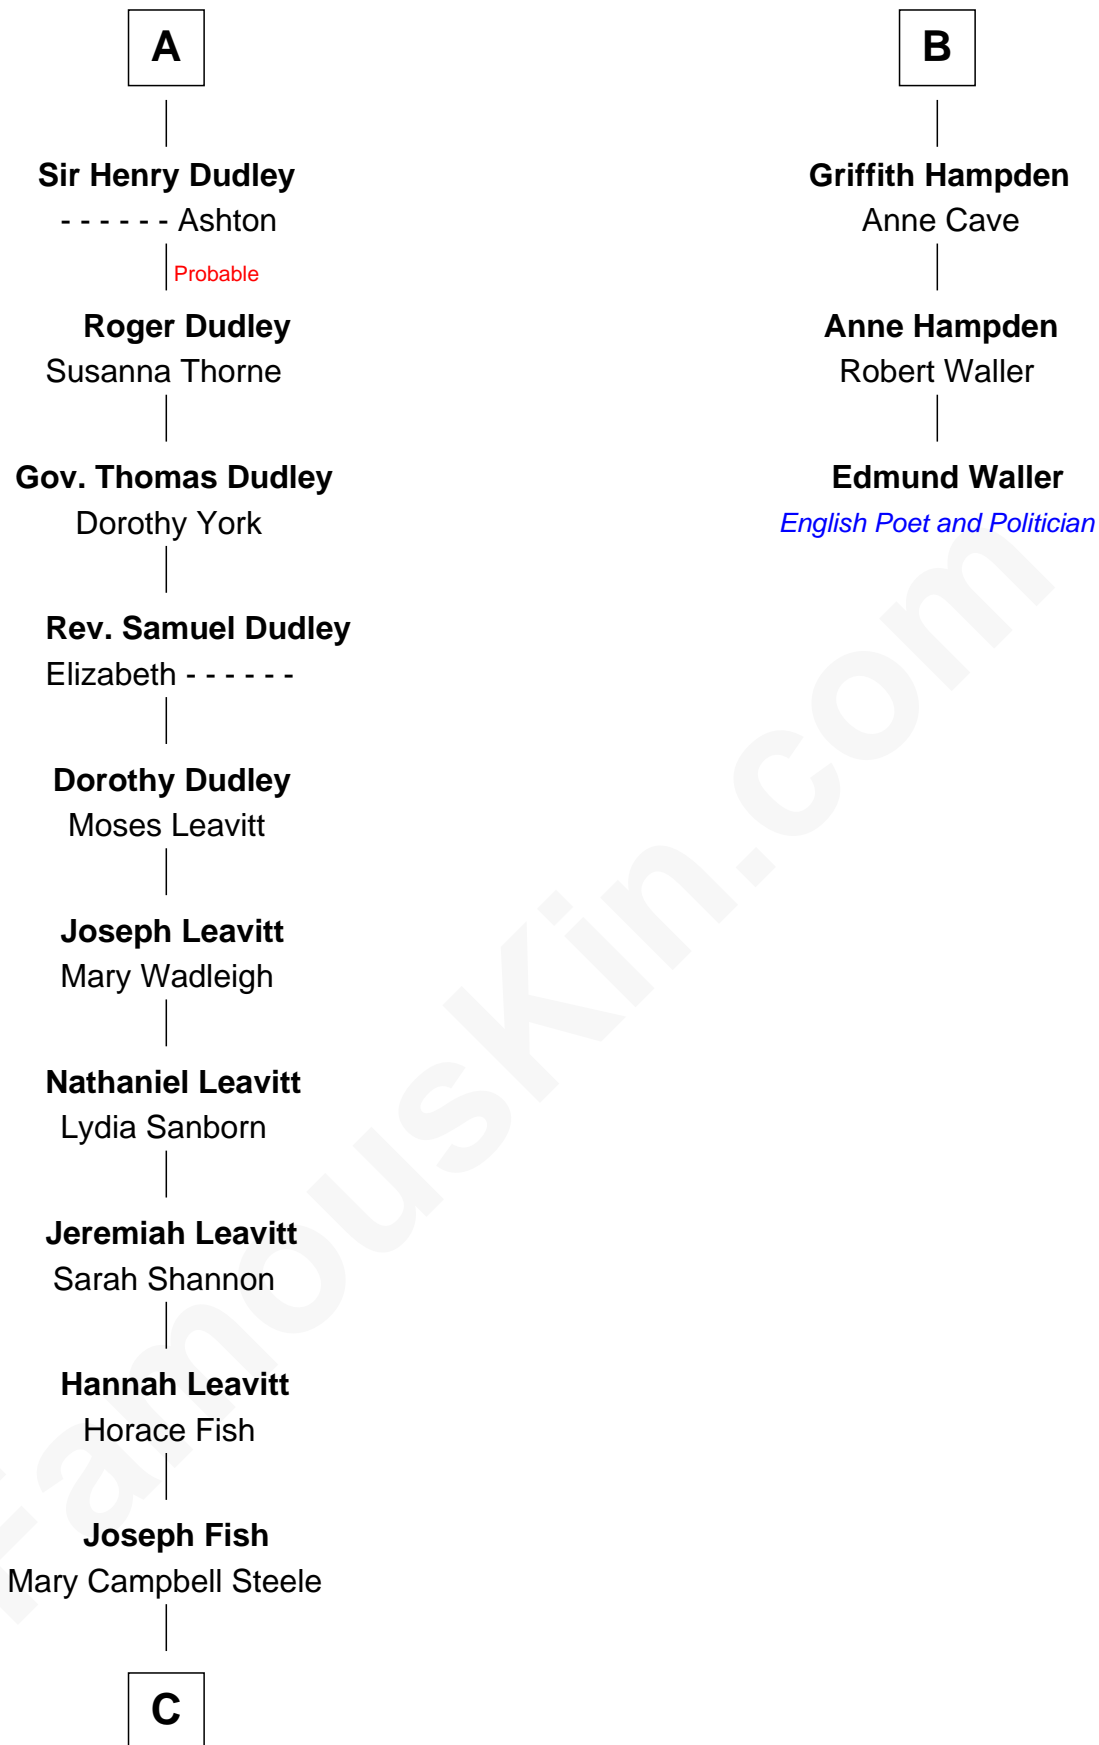

FamousKin.com Relationship Chart of

Keri Russell

TV and Movie Actress

9th cousin 12 times removed of

Edmund Waller

English Poet and Politician

C

—
John Lazelle Fish

Melvina Cheney

—
Karl Joseph Fish

Mary Emma McNeil

—
Emma Inez Fish

Kermit Sylvester Stephens

—
Stephanie Stephens

David Harold Russell

—
Keri Russell