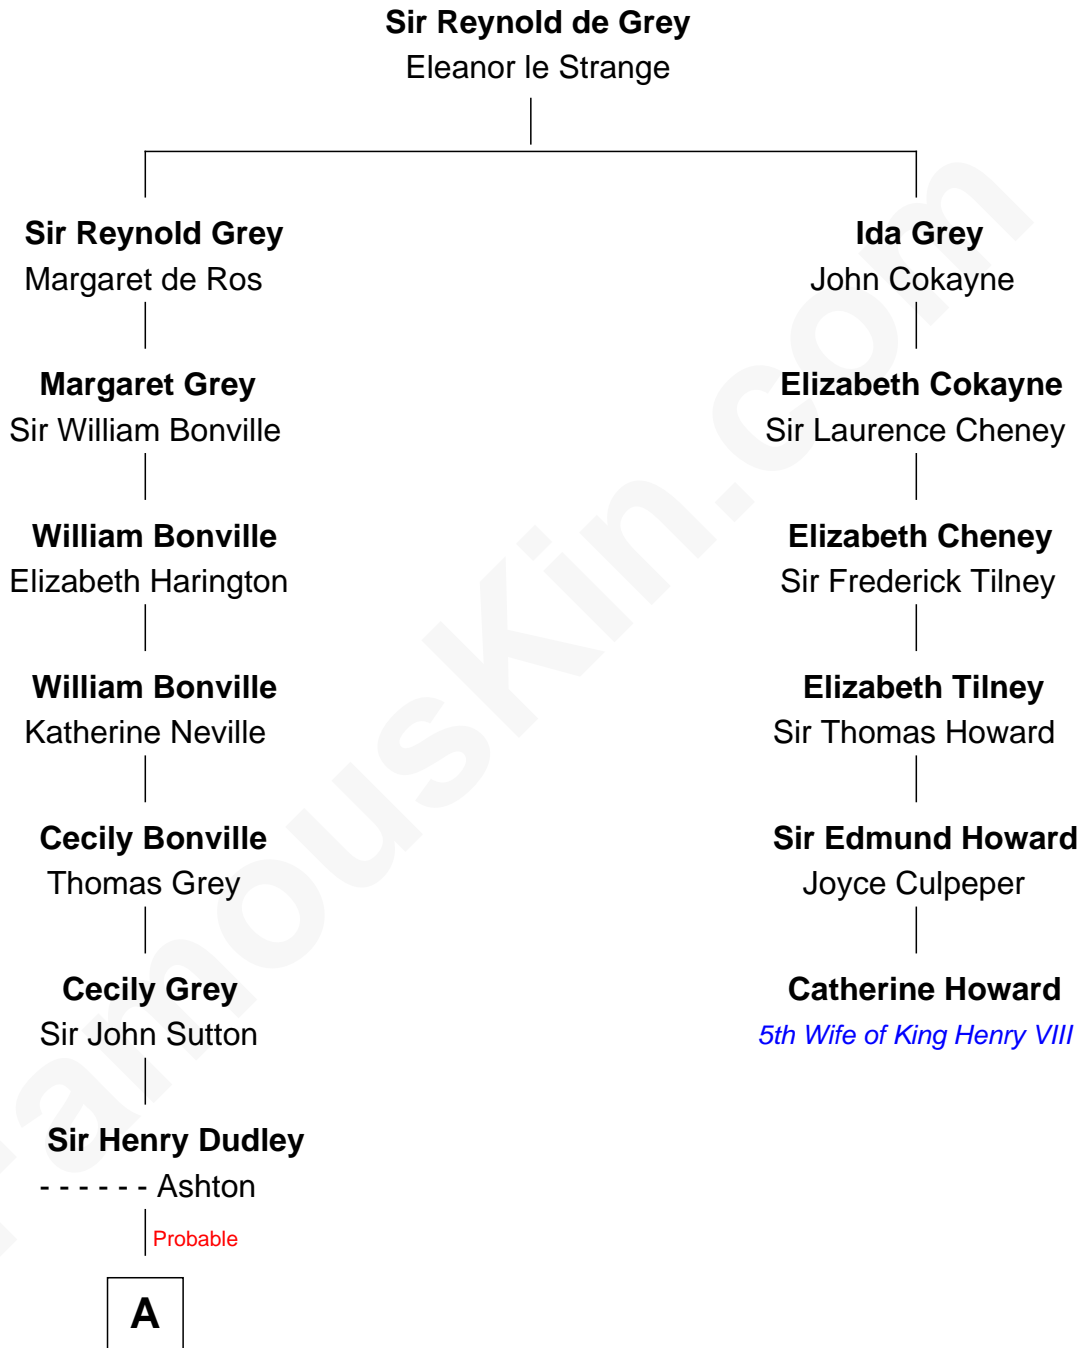

FamousKin.com Relationship Chart of

Keri Russell

TV and Movie Actress

5th cousin 15 times removed of

Catherine Howard

5th Wife of King Henry VIII

A

Roger Dudley
Susanna Thorne

Gov. Thomas Dudley
Dorothy York

Rev. Samuel Dudley
Elizabeth - - - - -

Dorothy Dudley
Moses Leavitt

Joseph Leavitt
Mary Wadleigh

Nathaniel Leavitt
Lydia Sanborn

Jeremiah Leavitt
Sarah Shannon

Hannah Leavitt
Horace Fish