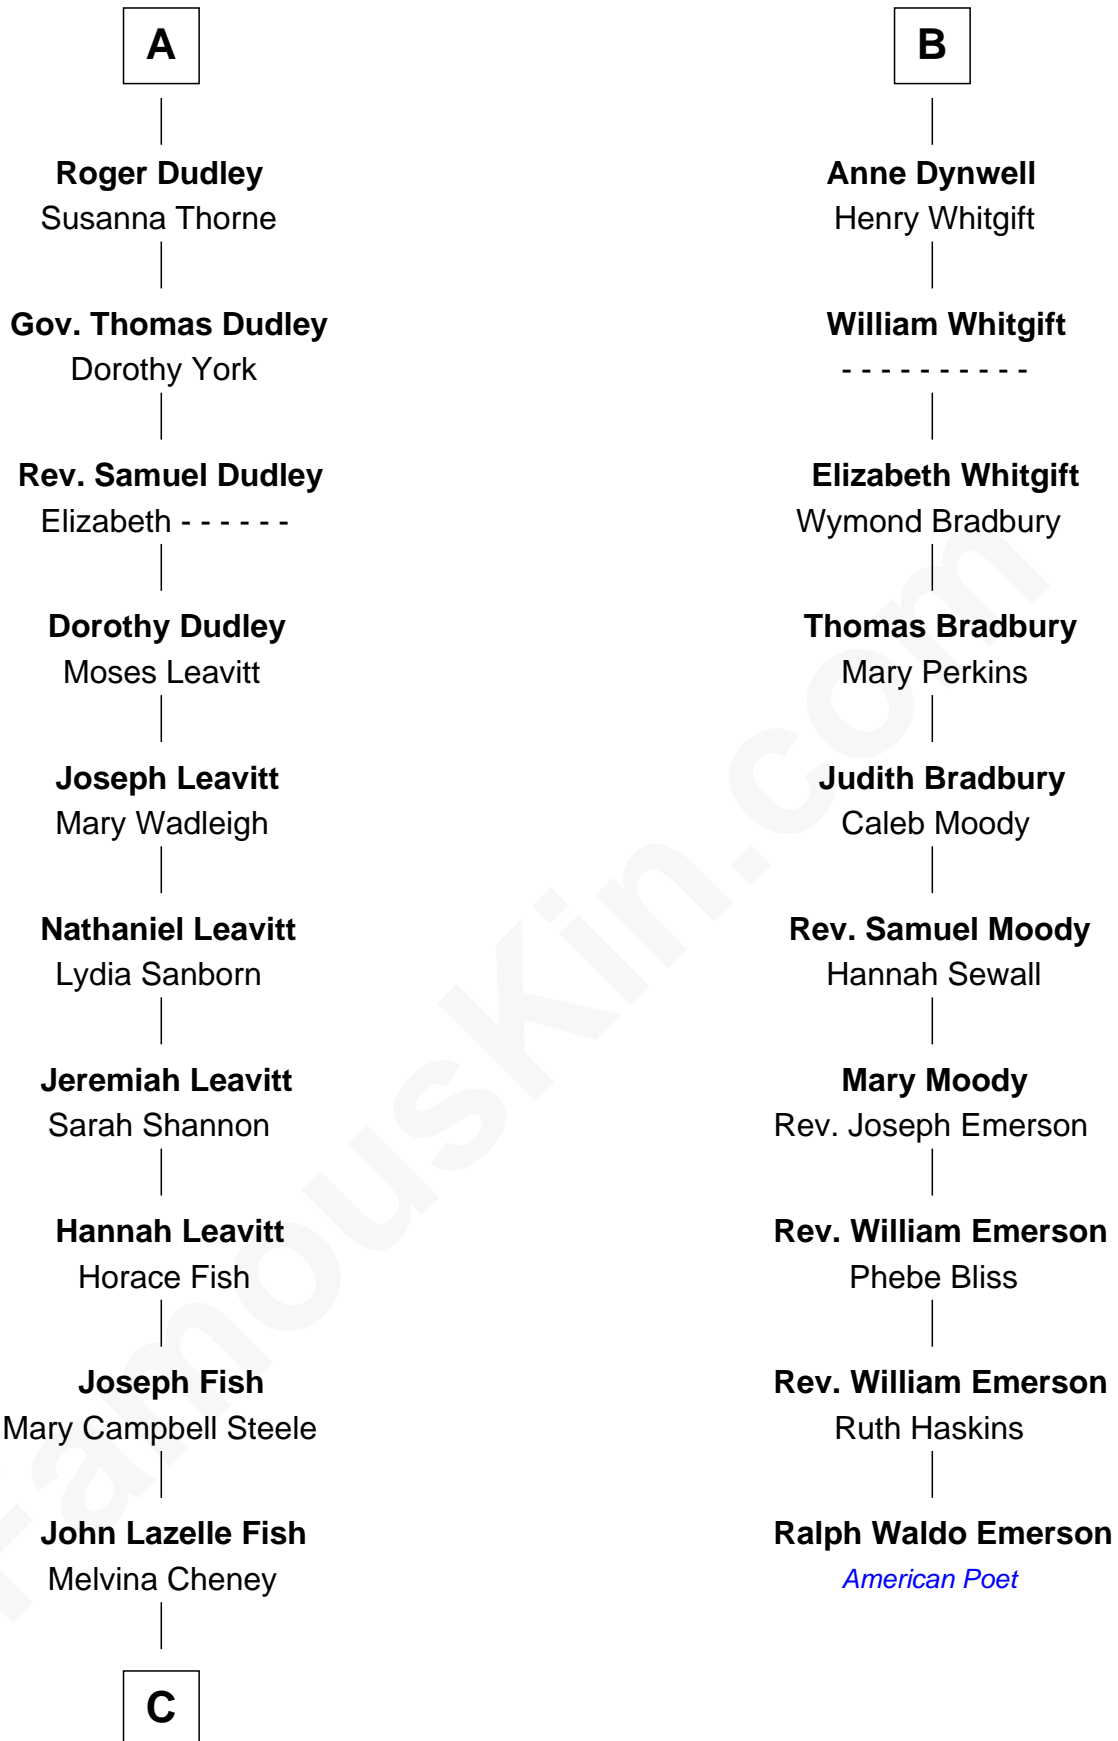

FamousKin.com Relationship Chart of

Keri Russell

TV and Movie Actress

16th cousin 4 times removed of

Ralph Waldo Emerson

American Poet

C

—
Karl Joseph Fish
Mary Emma McNeil

—
Emma Inez Fish
Kermit Sylvester Stephens

—
Stephanie Stephens
David Harold Russell

—
Keri Russell
TV and Movie Actress

FamousKin.com