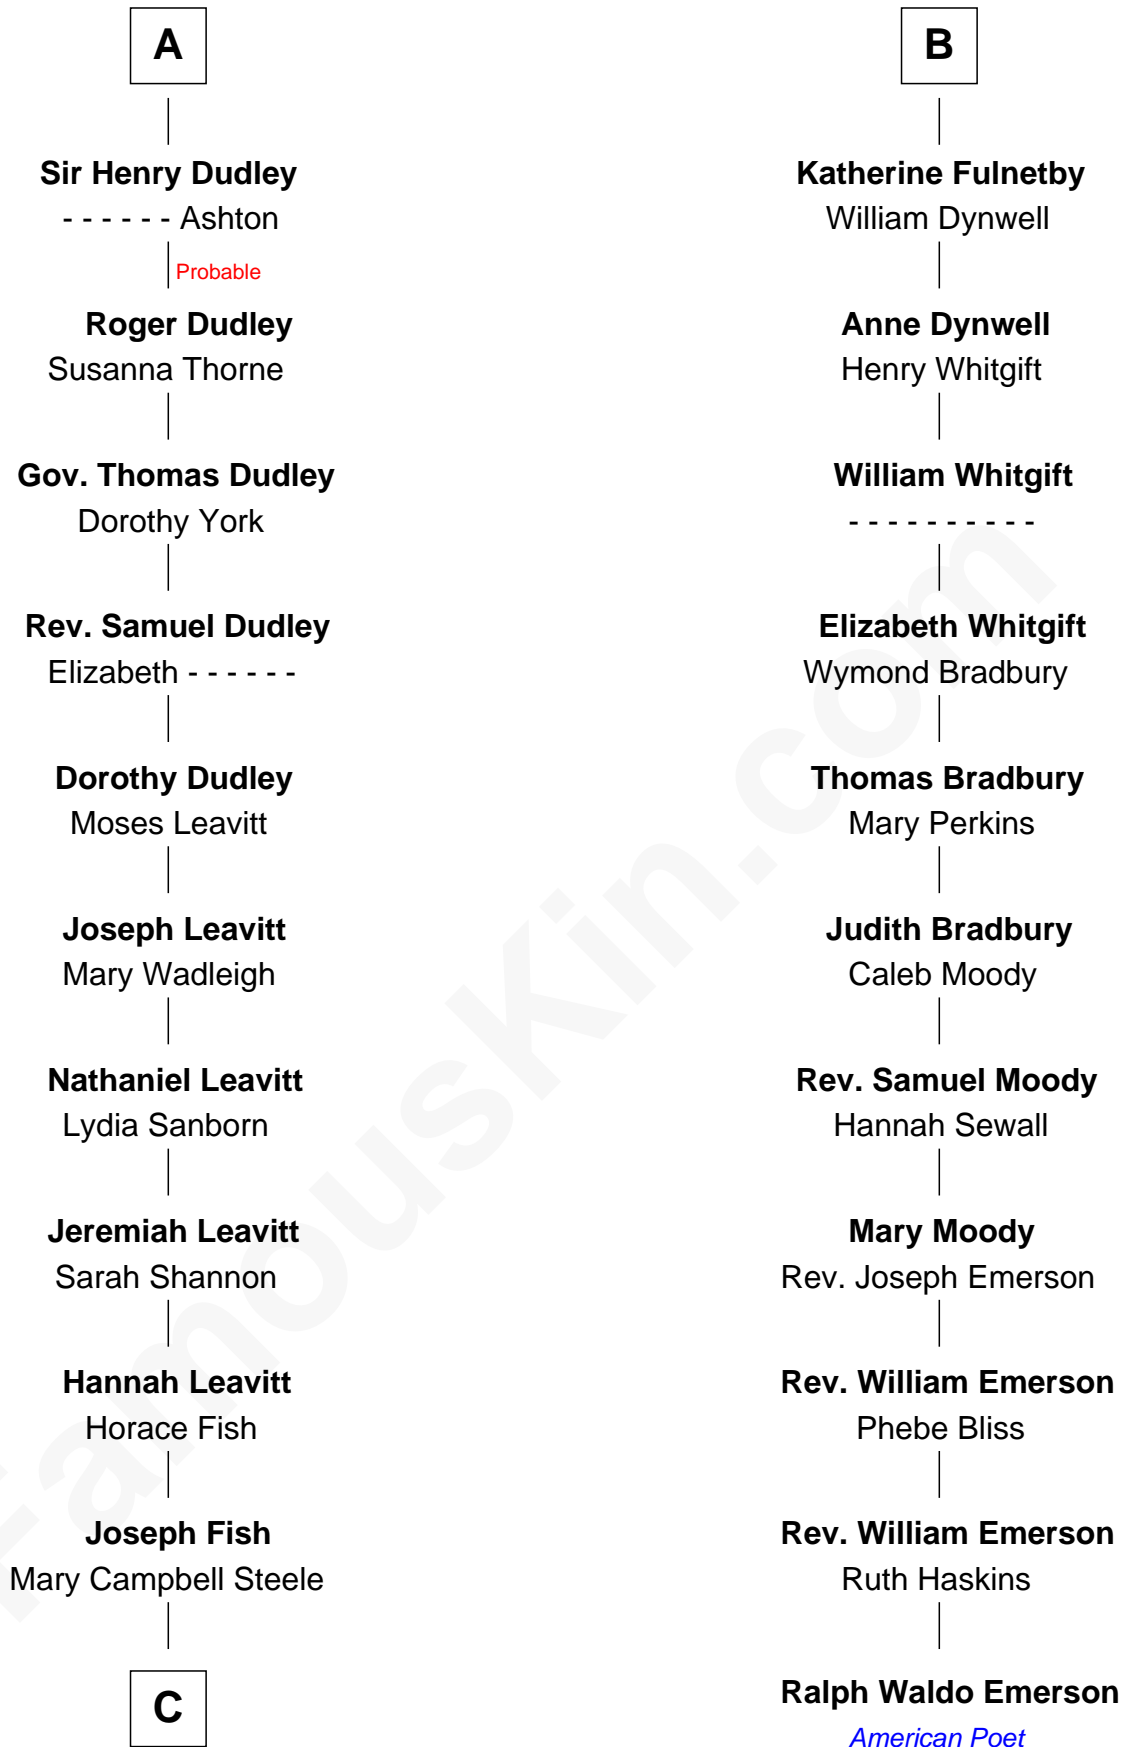

FamousKin.com Relationship Chart of

Keri Russell

TV and Movie Actress

17th cousin 4 times removed of

Ralph Waldo Emerson

American Poet

Henry Plantagenet

Maud de Chaworth

John de Mowbray

John de Mowbray

Elizabeth de Segrave

Eleanor de Mowbray

John de Welles

Eudo de Welles

Maud de Greystoke

Sir Lionel de Welles

Joan de Waterton

Margaret de Welles

Sir Thomas Dymoke

Jane Dymoke

John Fulnetby

B

C

—
John Lazelle Fish

Melvina Cheney

—
Karl Joseph Fish

Mary Emma McNeil

—
Emma Inez Fish

Kermit Sylvester Stephens

—
Stephanie Stephens

David Harold Russell

—
Keri Russell