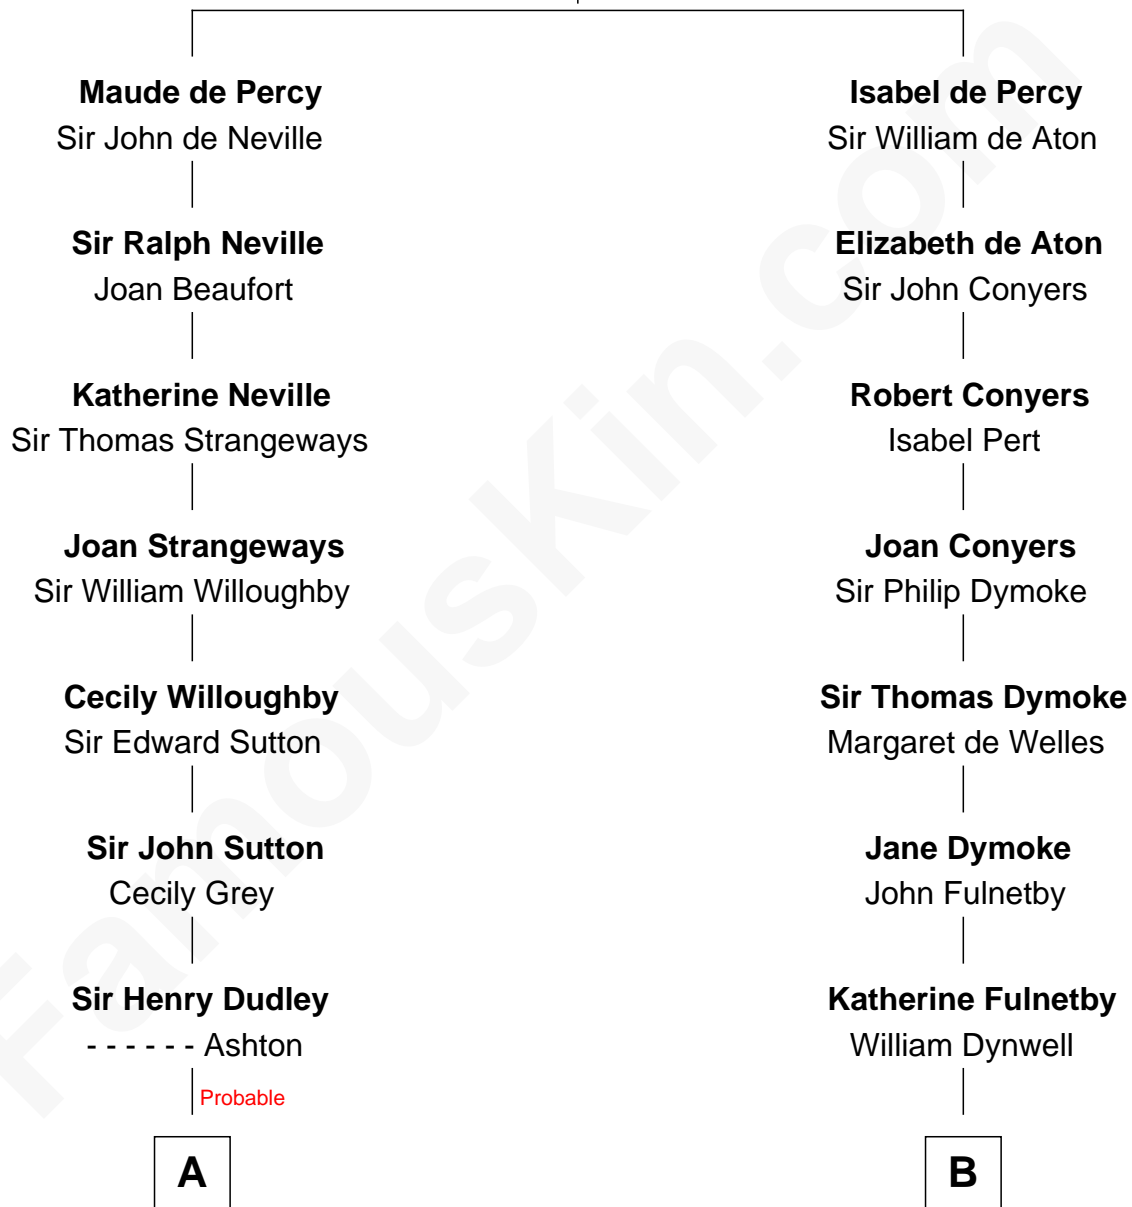

# FamousKin.com Relationship Chart of

**Keri Russell**

*TV and Movie Actress*

16th cousin 4 times removed of

**Ralph Waldo Emerson**

*American Poet*

**Sir Henry de Percy**

Idoine de Clifford

**C**

—  
**Karl Joseph Fish**  
Mary Emma McNeil

—  
**Emma Inez Fish**  
Kermit Sylvester Stephens

—  
**Stephanie Stephens**  
David Harold Russell

—  
**Keri Russell**  
*TV and Movie Actress*

FamousKin.com