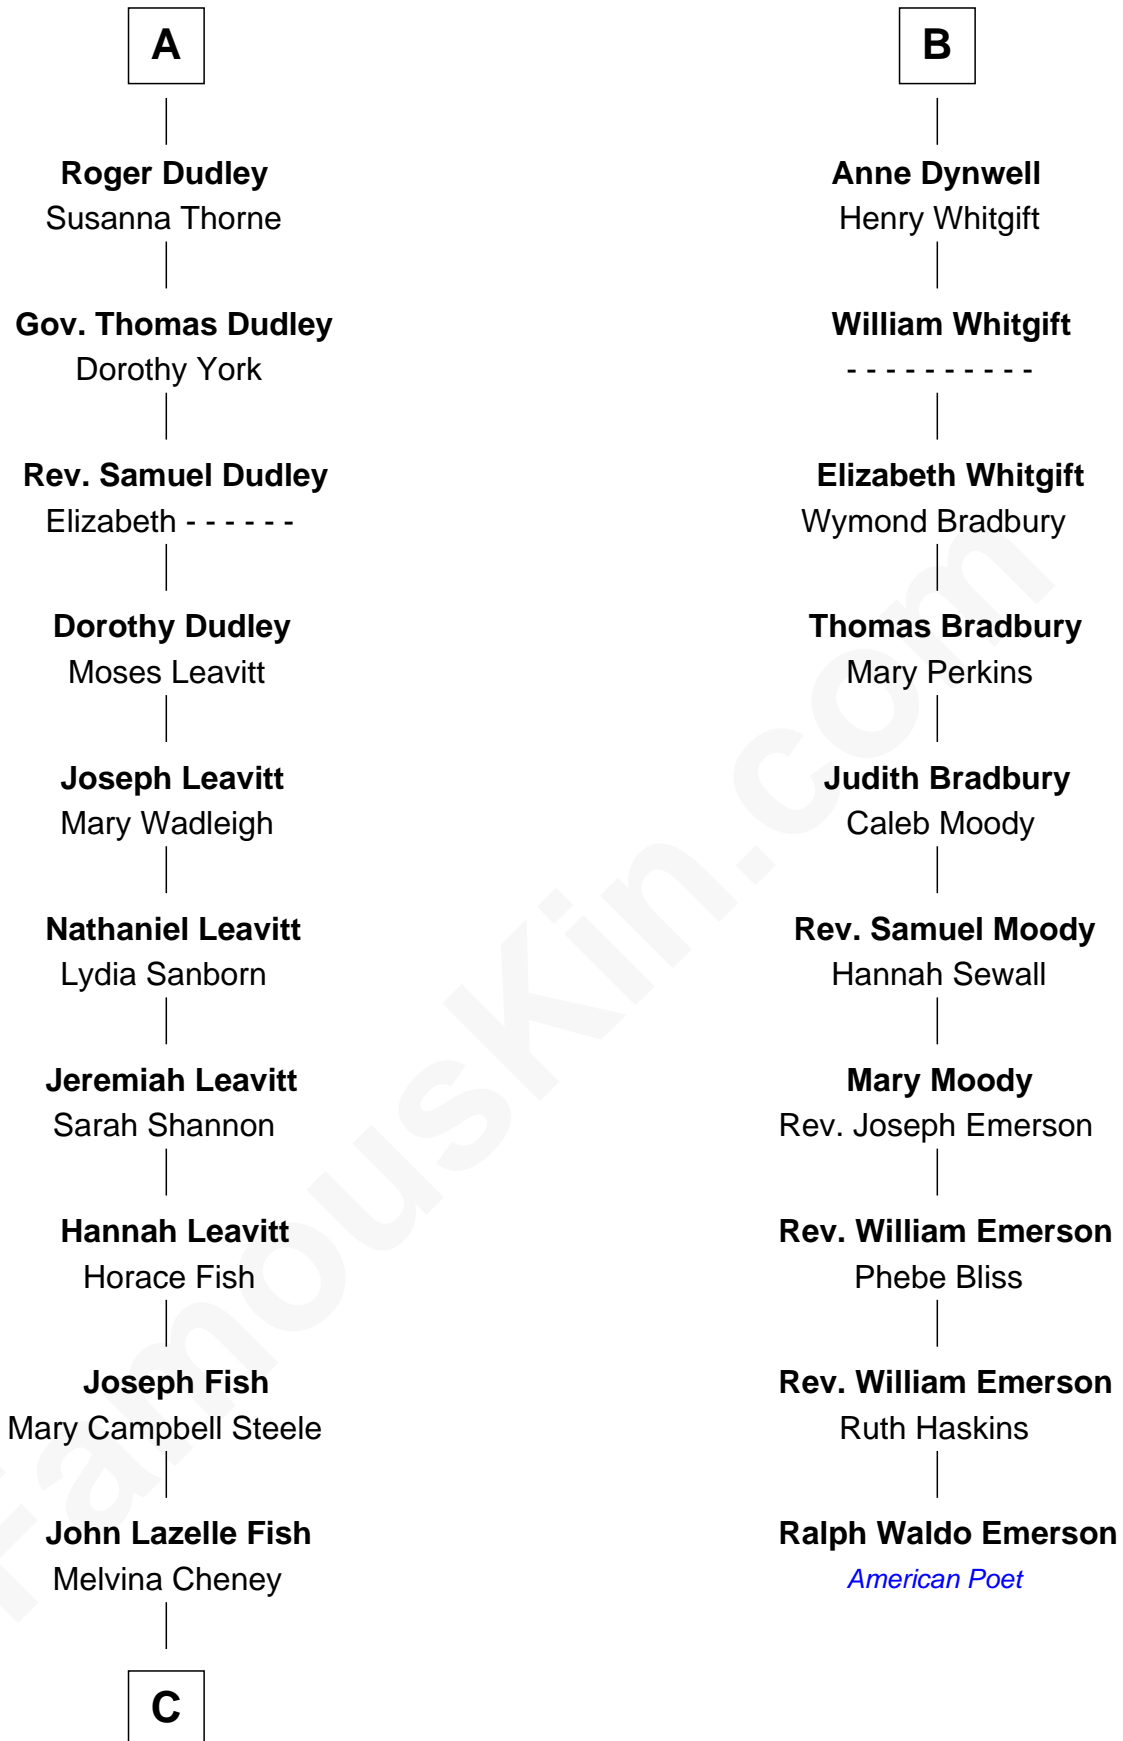

# FamousKin.com Relationship Chart of

**Keri Russell**

*TV and Movie Actress*

16th cousin 4 times removed of

**Ralph Waldo Emerson**

*American Poet*

**Sir Henry de Percy**

Idoine de Clifford

**C**

—  
**Karl Joseph Fish**  
Mary Emma McNeil

—  
**Emma Inez Fish**  
Kermit Sylvester Stephens

—  
**Stephanie Stephens**  
David Harold Russell

—  
**Keri Russell**  
*TV and Movie Actress*

FamousKin.com