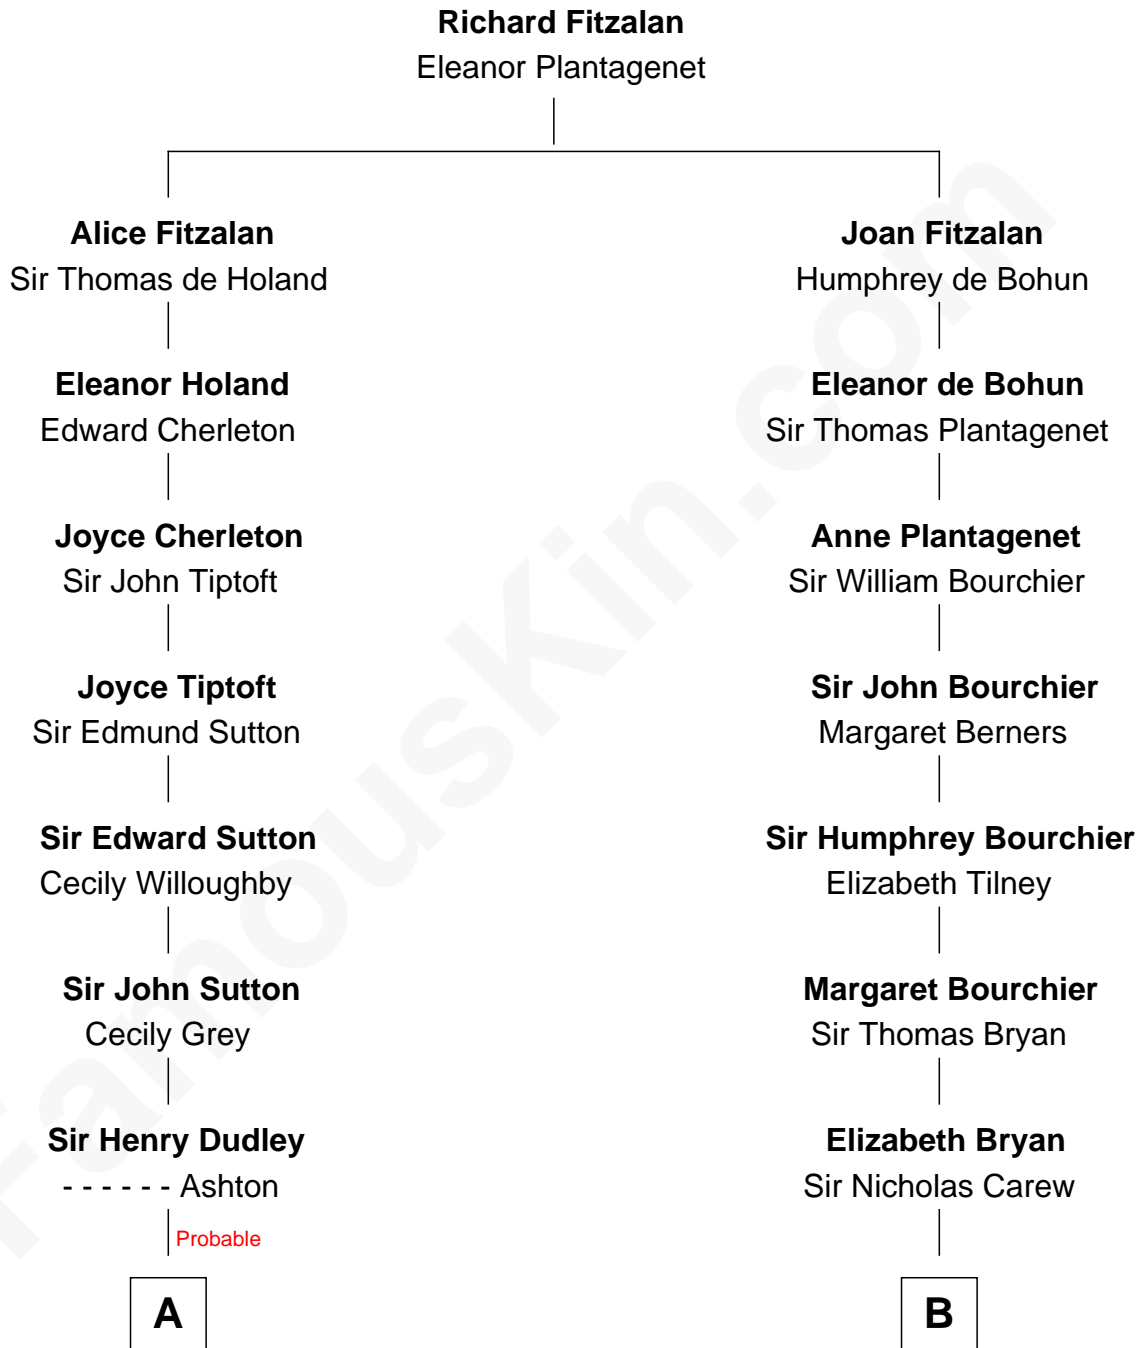

FamousKin.com Relationship Chart of

Keri Russell

TV and Movie Actress

14th cousin 6 times removed of

Robert Treat Paine

Signer of the Declaration of Independence

C

—
Karl Joseph Fish
Mary Emma McNeil

—
Emma Inez Fish
Kermit Sylvester Stephens

—
Stephanie Stephens
David Harold Russell

—
Keri Russell
TV and Movie Actress

FamousKin.com