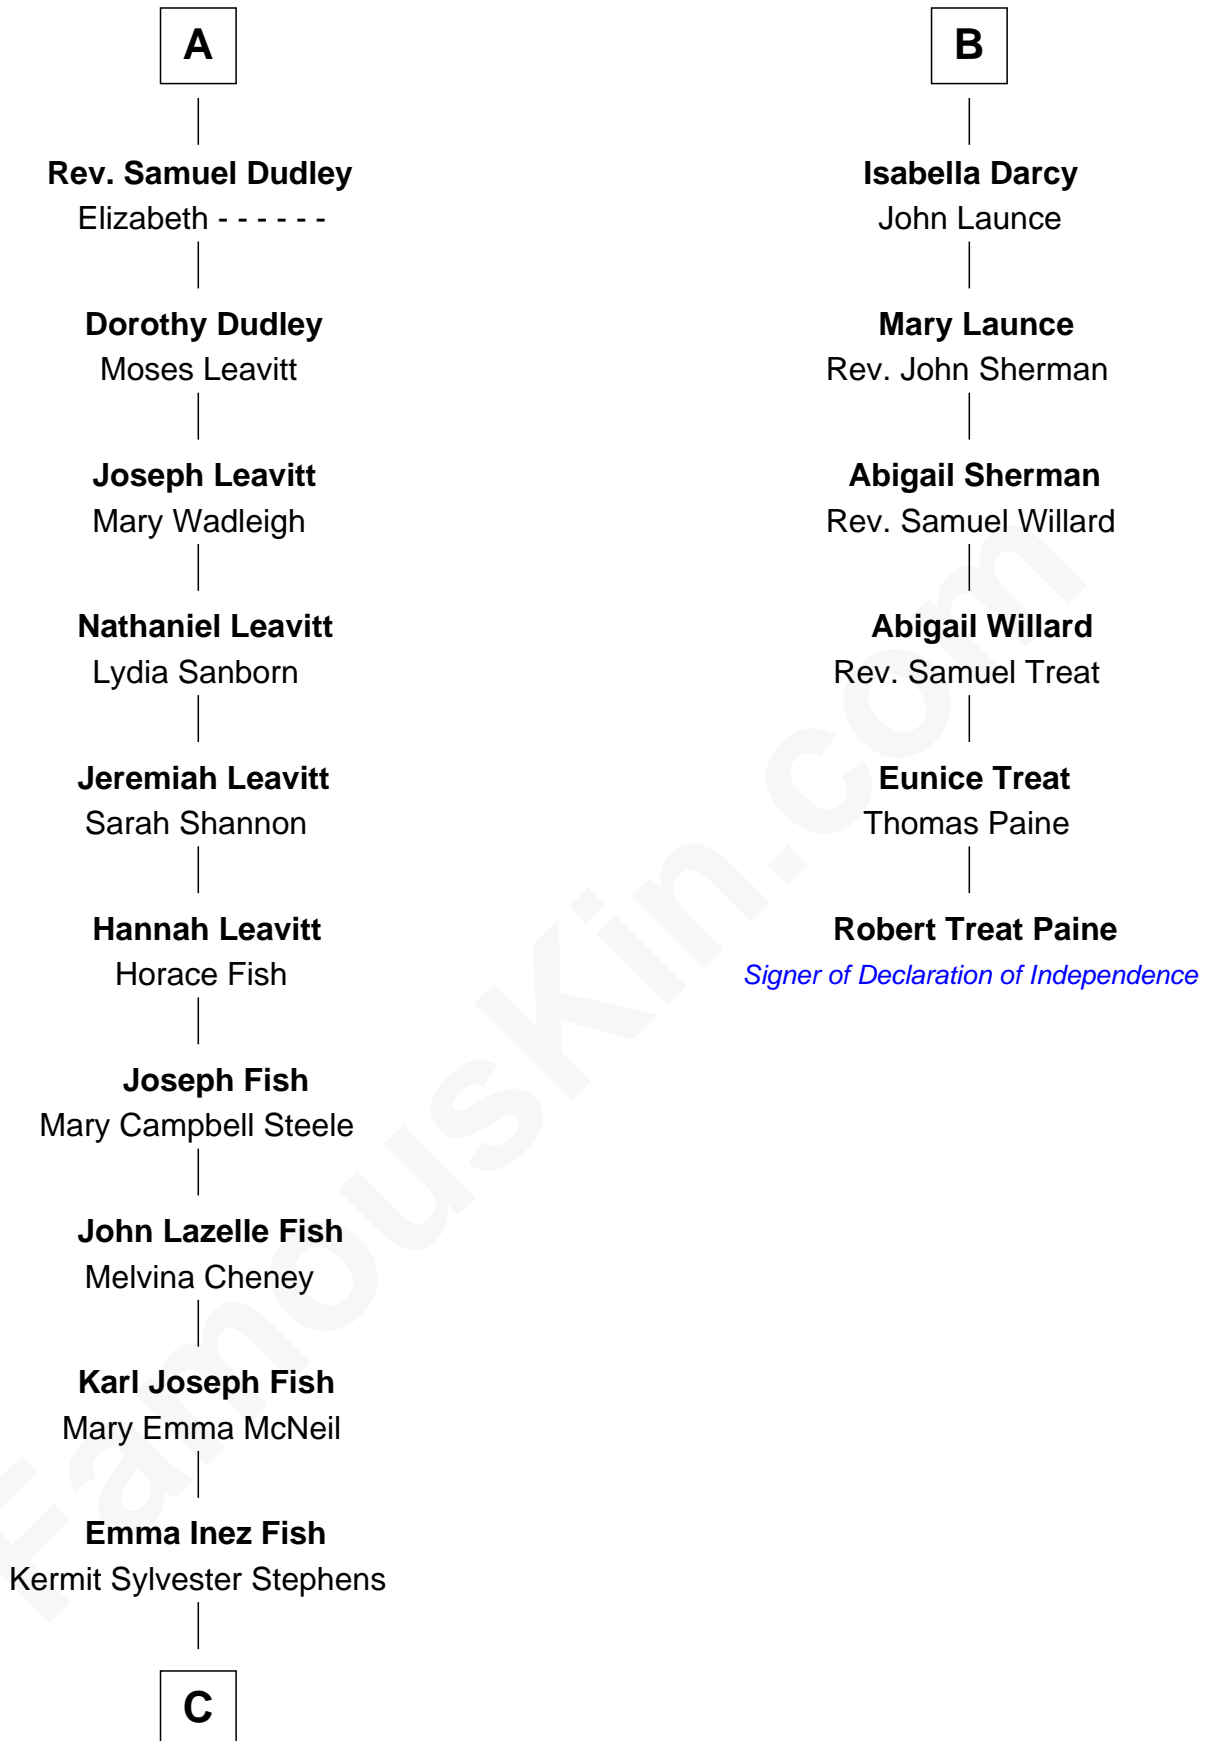

# FamousKin.com Relationship Chart of

**Keri Russell**

*TV and Movie Actress*

12th cousin 6 times removed of

**Robert Treat Paine**

*Signer of the Declaration of Independence*

**C**

Stephanie Stephens

David Harold Russell

**Keri Russell**

*TV and Movie Actress*

FamousKin.com