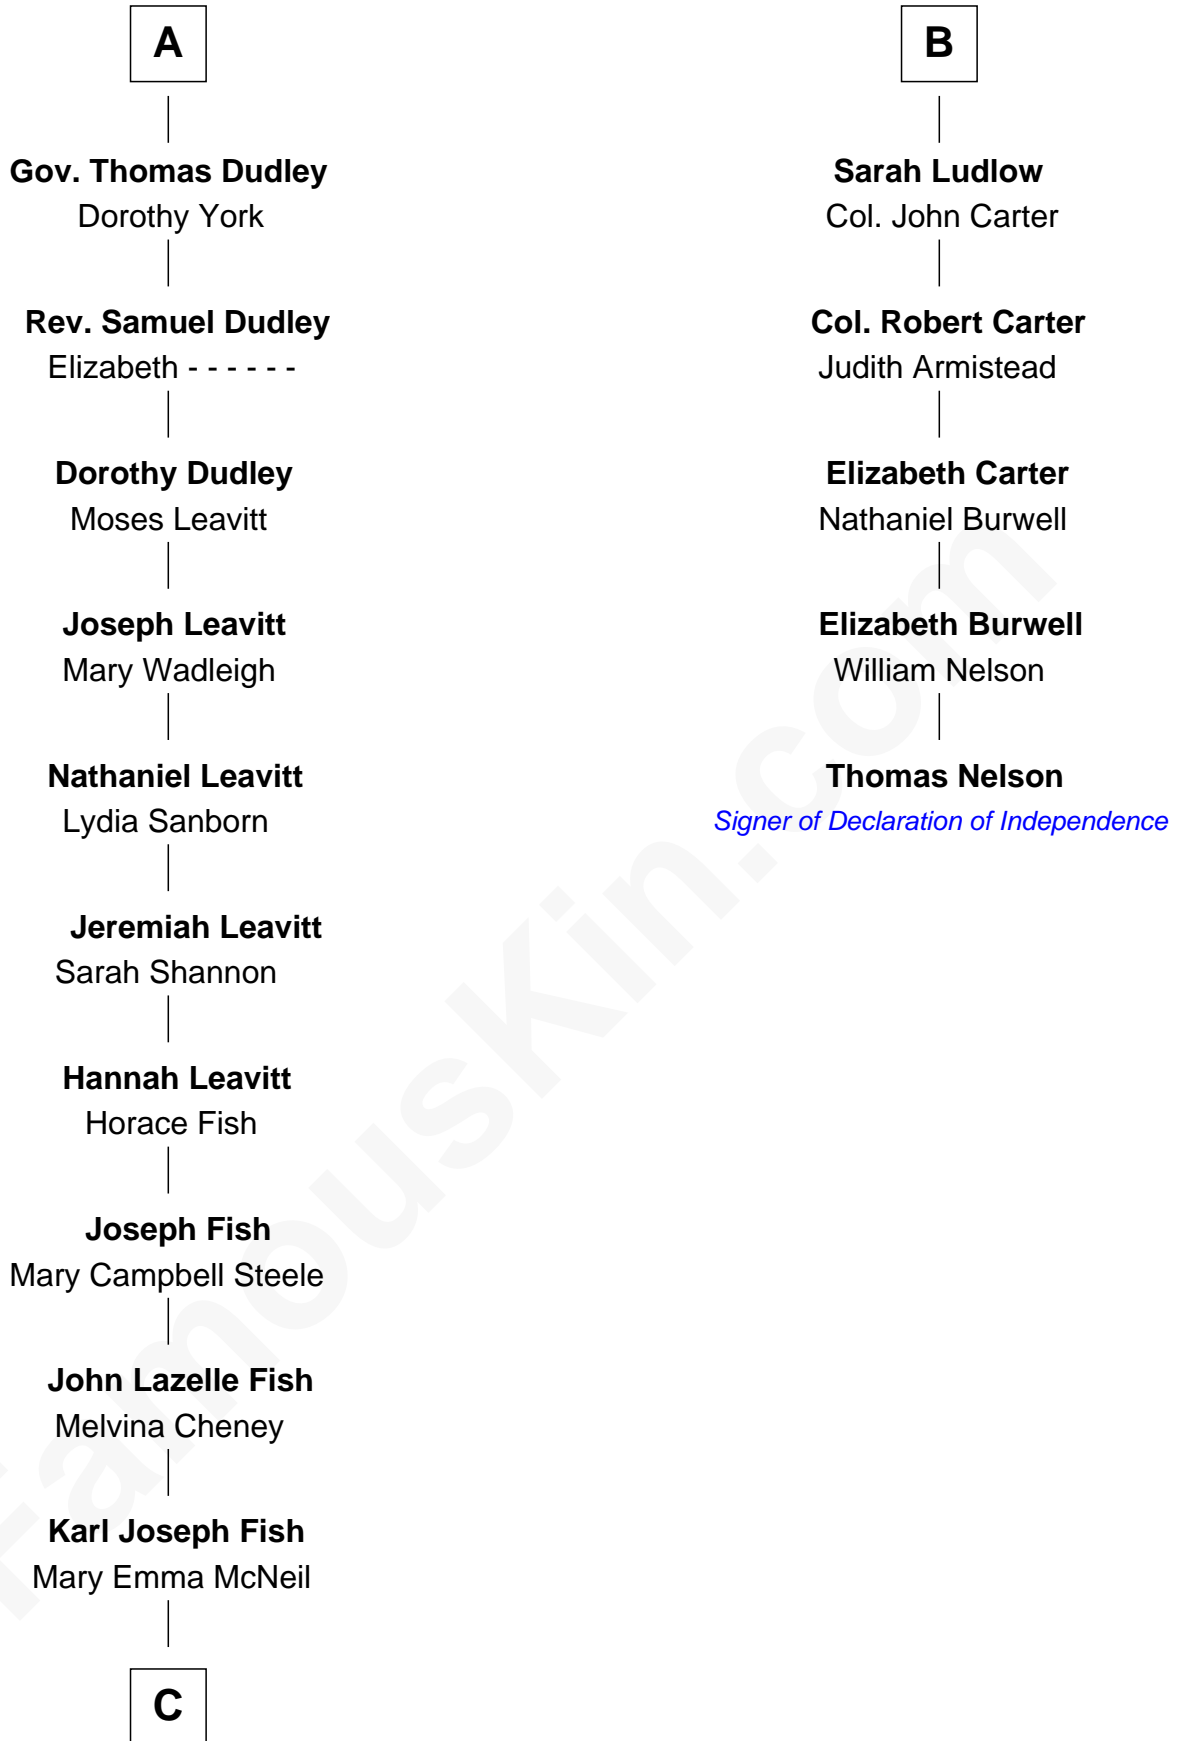

FamousKin.com Relationship Chart of

Keri Russell

TV and Movie Actress

11th cousin 8 times removed of

Thomas Nelson

Signer of the Declaration of Independence

Sir Walter Blount

Sancha de Ayala

Edith Windsor

George Ludlow

Thomas Ludlow

Jane Pyle

Gabriel Ludlow

Phillis -----

B

C