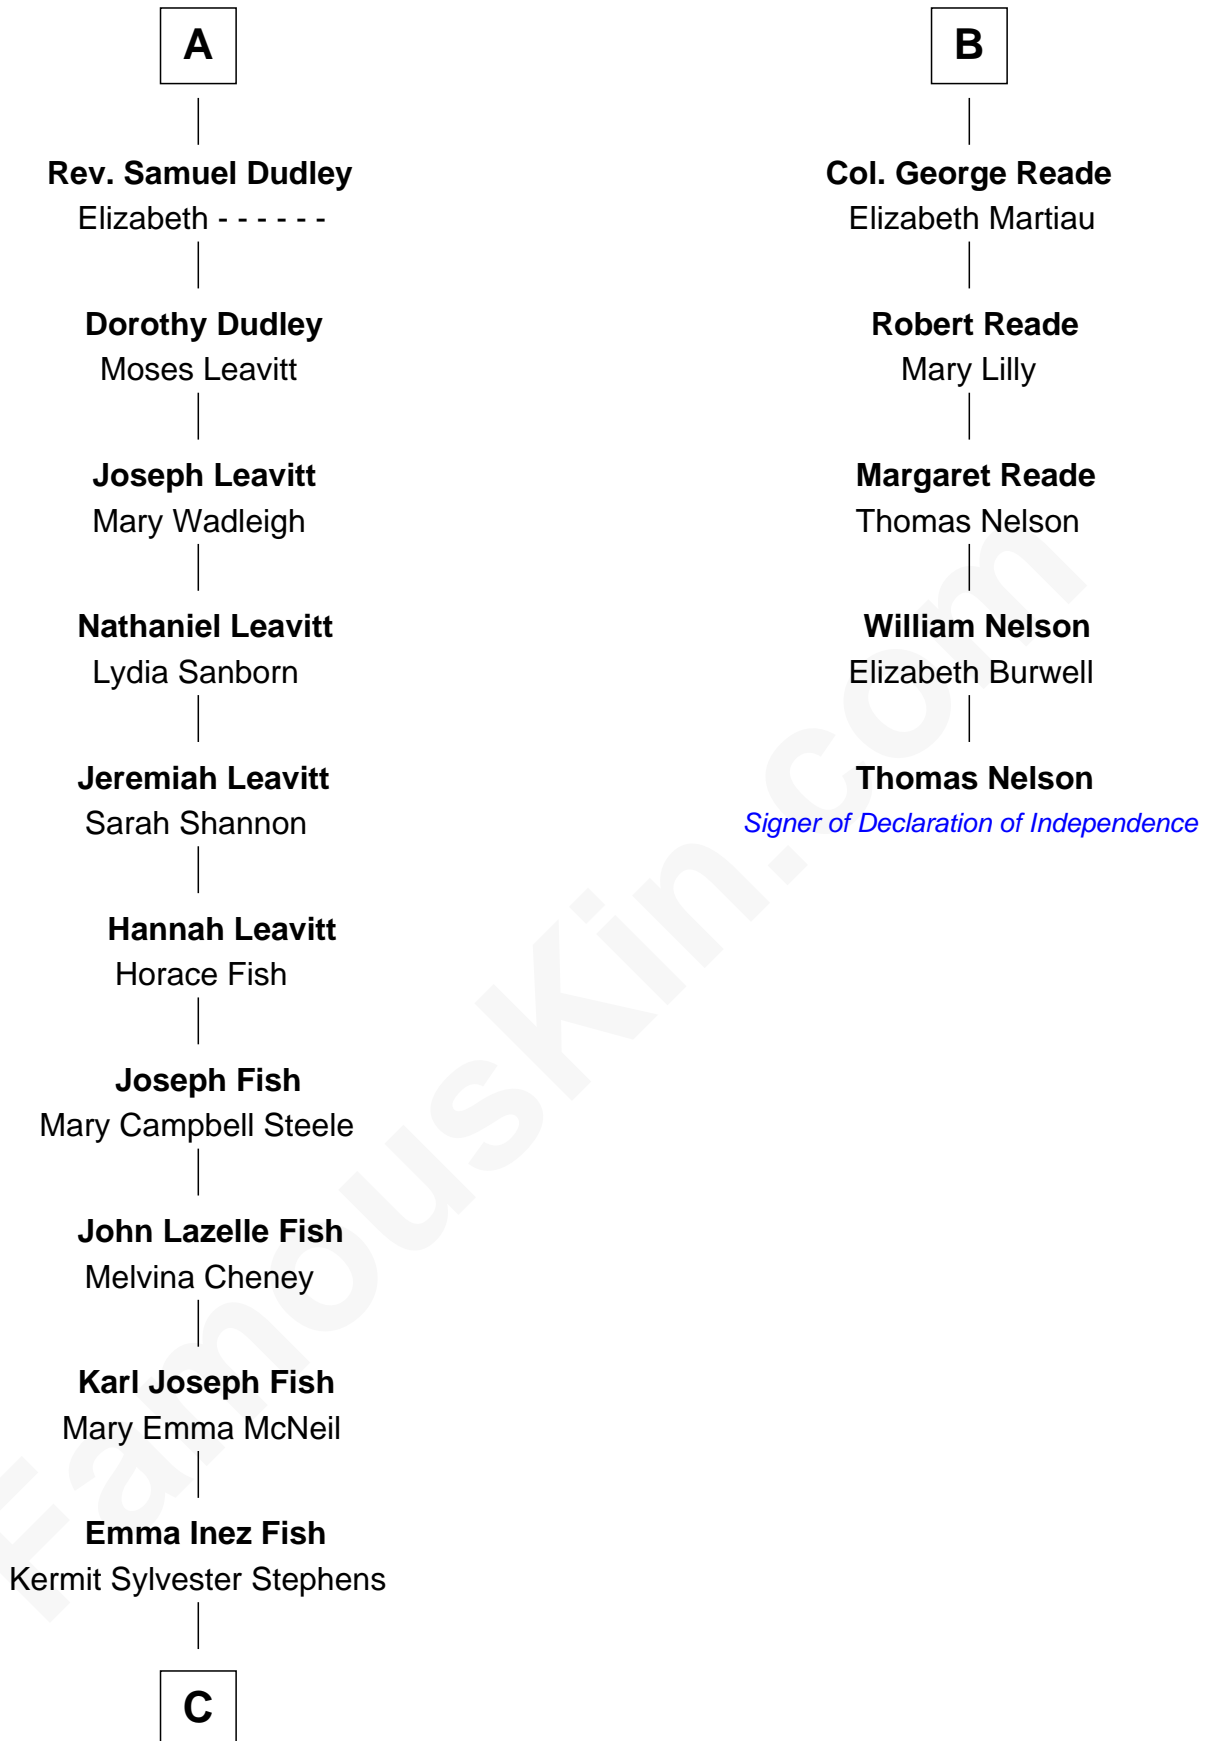

# FamousKin.com Relationship Chart of

**Keri Russell**

*TV and Movie Actress*

11th cousin 7 times removed of

**Thomas Nelson**

*Signer of the Declaration of Independence*

**C**

Stephanie Stephens

David Harold Russell

**Keri Russell**

*TV and Movie Actress*

FamousKin.com