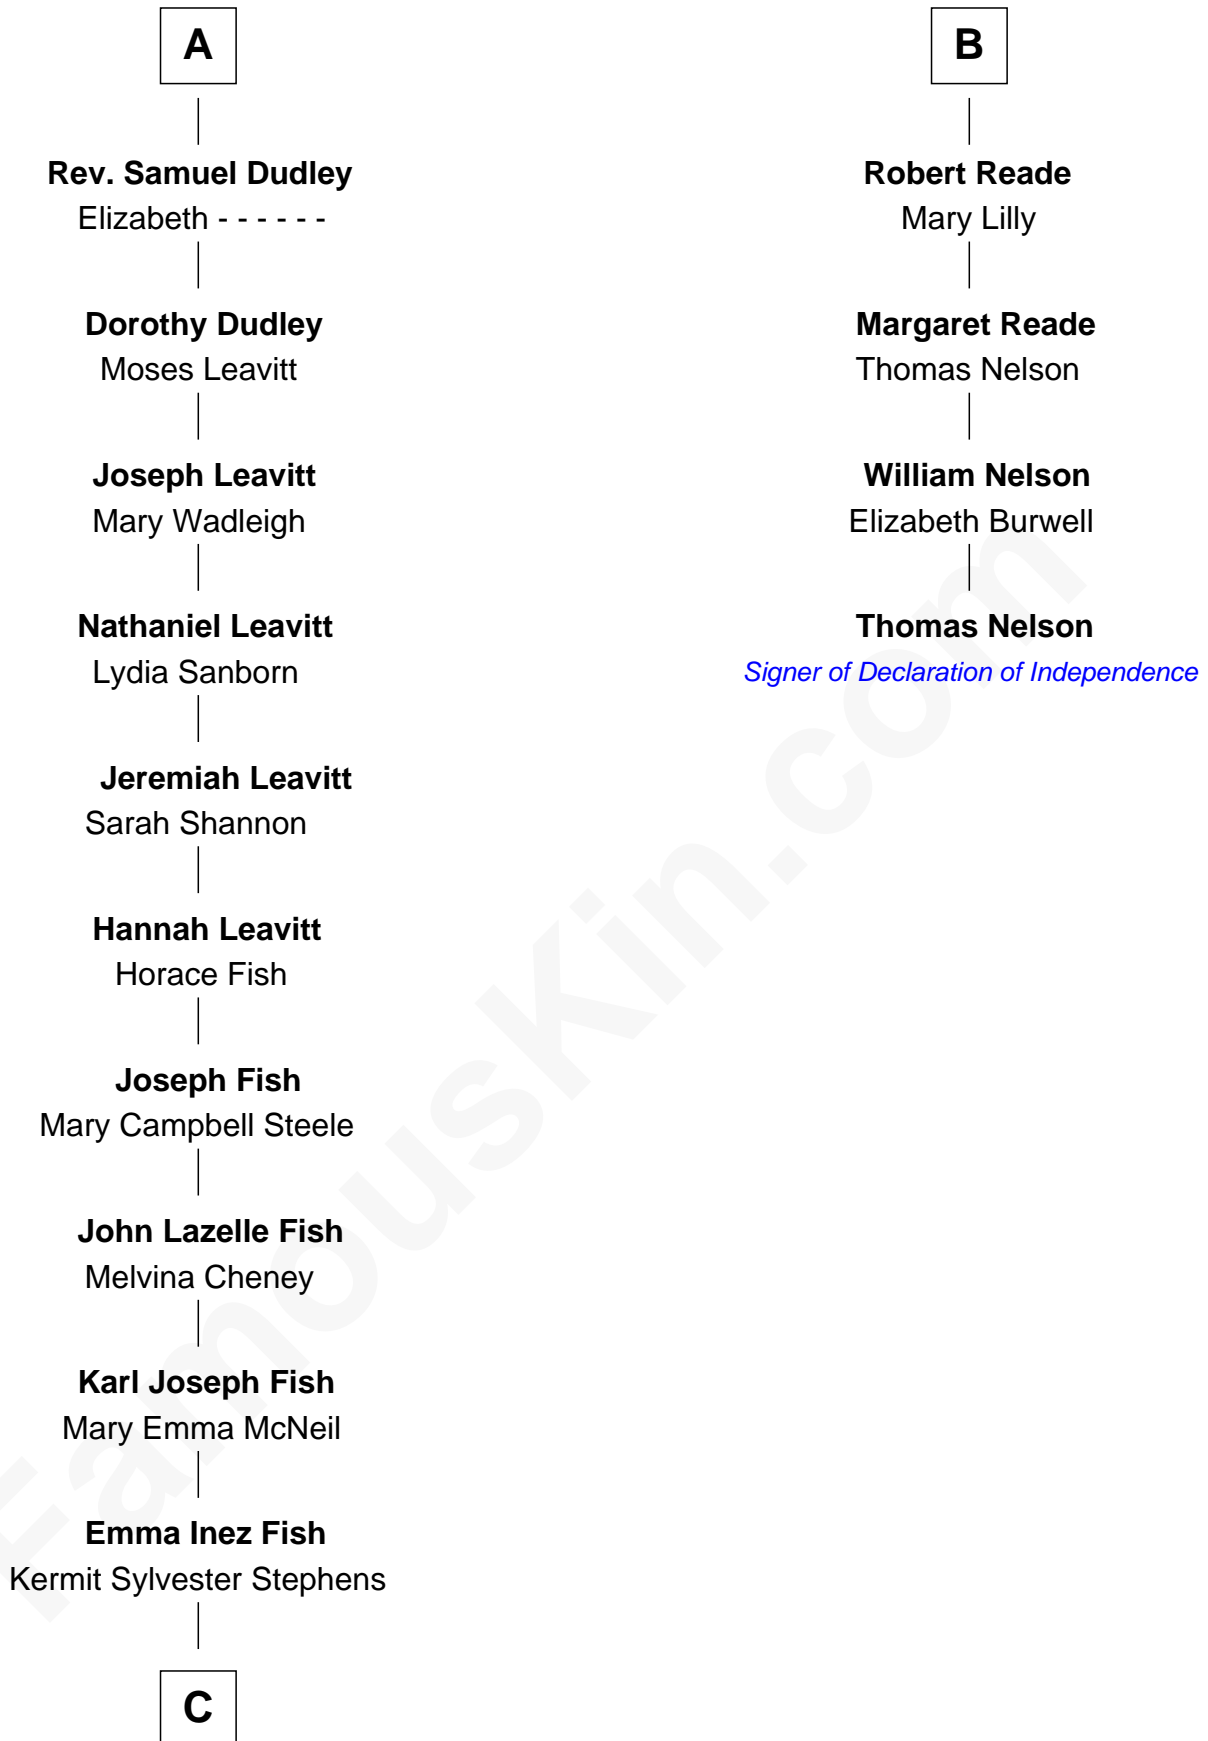

# FamousKin.com Relationship Chart of

**Keri Russell**

*TV and Movie Actress*

10th cousin 8 times removed of

**Thomas Nelson**

*Signer of the Declaration of Independence*

**Sir William Bonville**

Margaret Grey

**William Bonville**  
Elizabeth Harington

**William Bonville**  
Katherine Neville

**Cecily Bonville**  
Thomas Grey

**Cecily Grey**  
Sir John Sutton

**Sir Henry Dudley**  
----- Ashton

Probable

**Roger Dudley**  
Susanna Thorne

**Gov. Thomas Dudley**  
Dorothy York

**A**

**Elizabeth Bonville**  
William Talboys

**Sir Robert Talboys**  
Elizabeth Heron

**Sir George Talboys**  
Elizabeth Gascoigne

**Anne Talboys**  
Sir Edward Dymoke

**Frances Dymoke**  
Sir Thomas Windebank

**Mildred Windebank**  
Robert Reade

**Col. George Reade**  
Elizabeth Martiau

**B**

**Stephanie Stephens**  
David Harold Russell

**Keri Russell**  
*TV and Movie Actress*