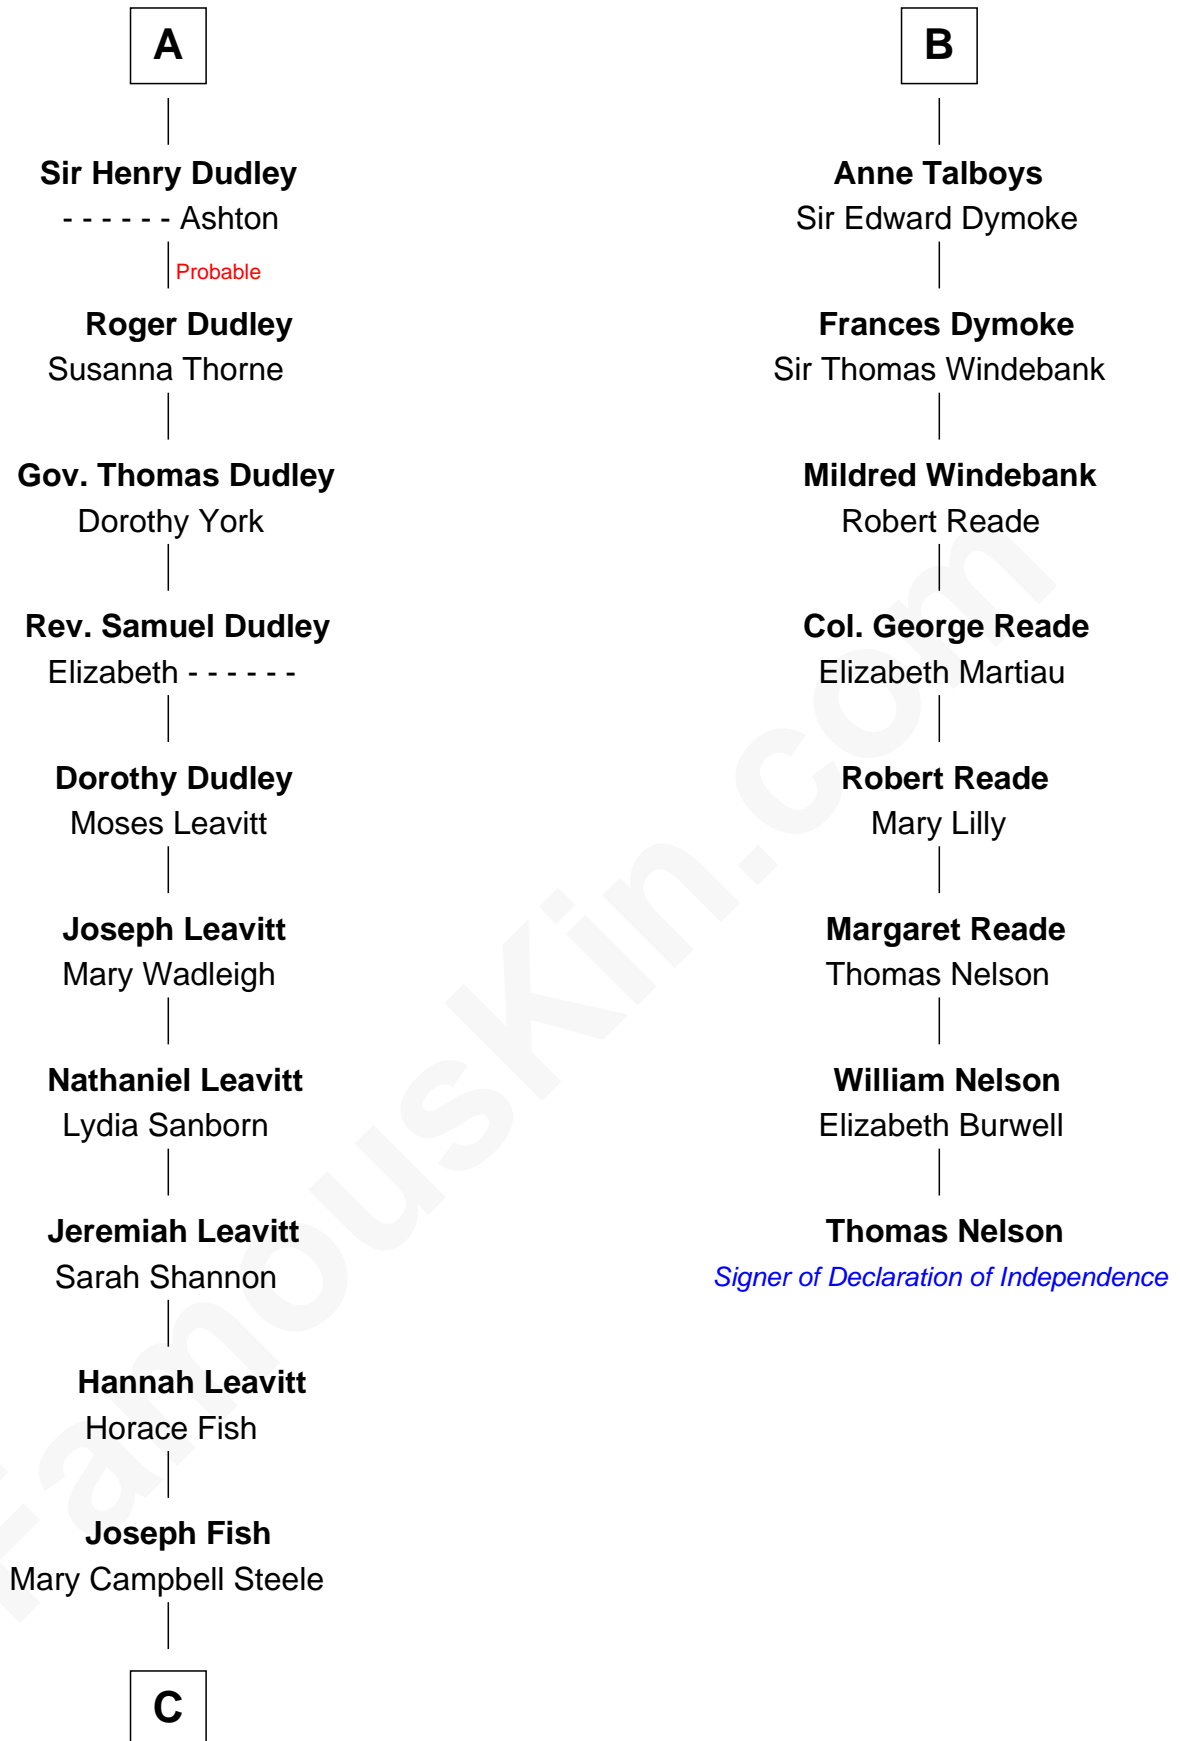

FamousKin.com Relationship Chart of

Keri Russell

TV and Movie Actress

14th cousin 7 times removed of

Thomas Nelson

Signer of the Declaration of Independence

Sir Robert de Holland

Maude la Zouche

FamousKin.com