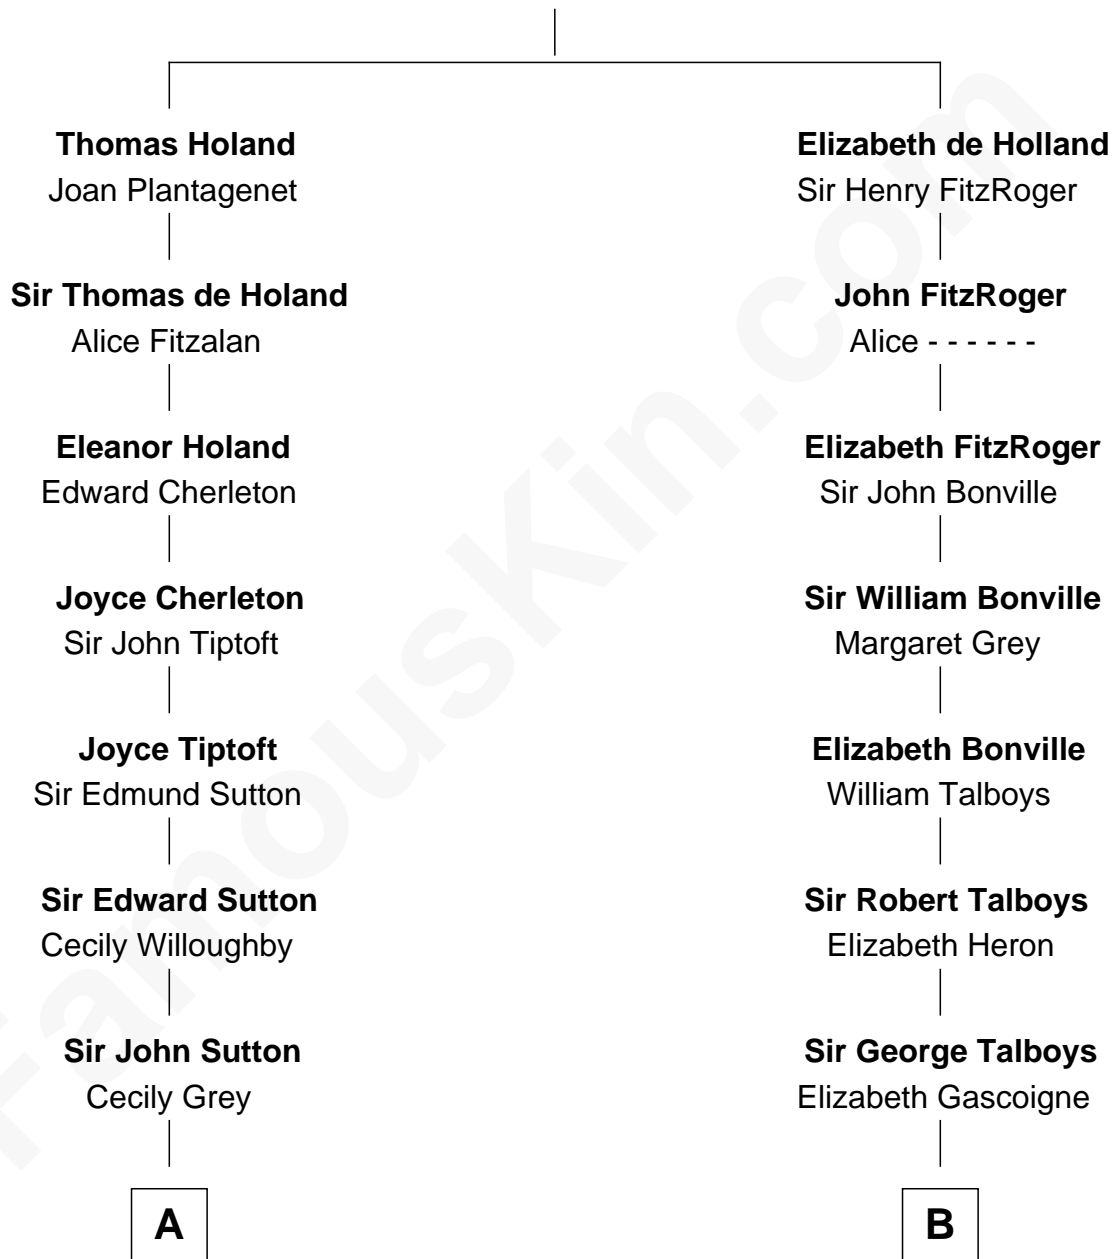

FamousKin.com Relationship Chart of

Keri Russell

TV and Movie Actress

14th cousin 7 times removed of

Thomas Nelson

Signer of the Declaration of Independence

Sir Robert de Holland

Maude la Zouche

FamousKin.com