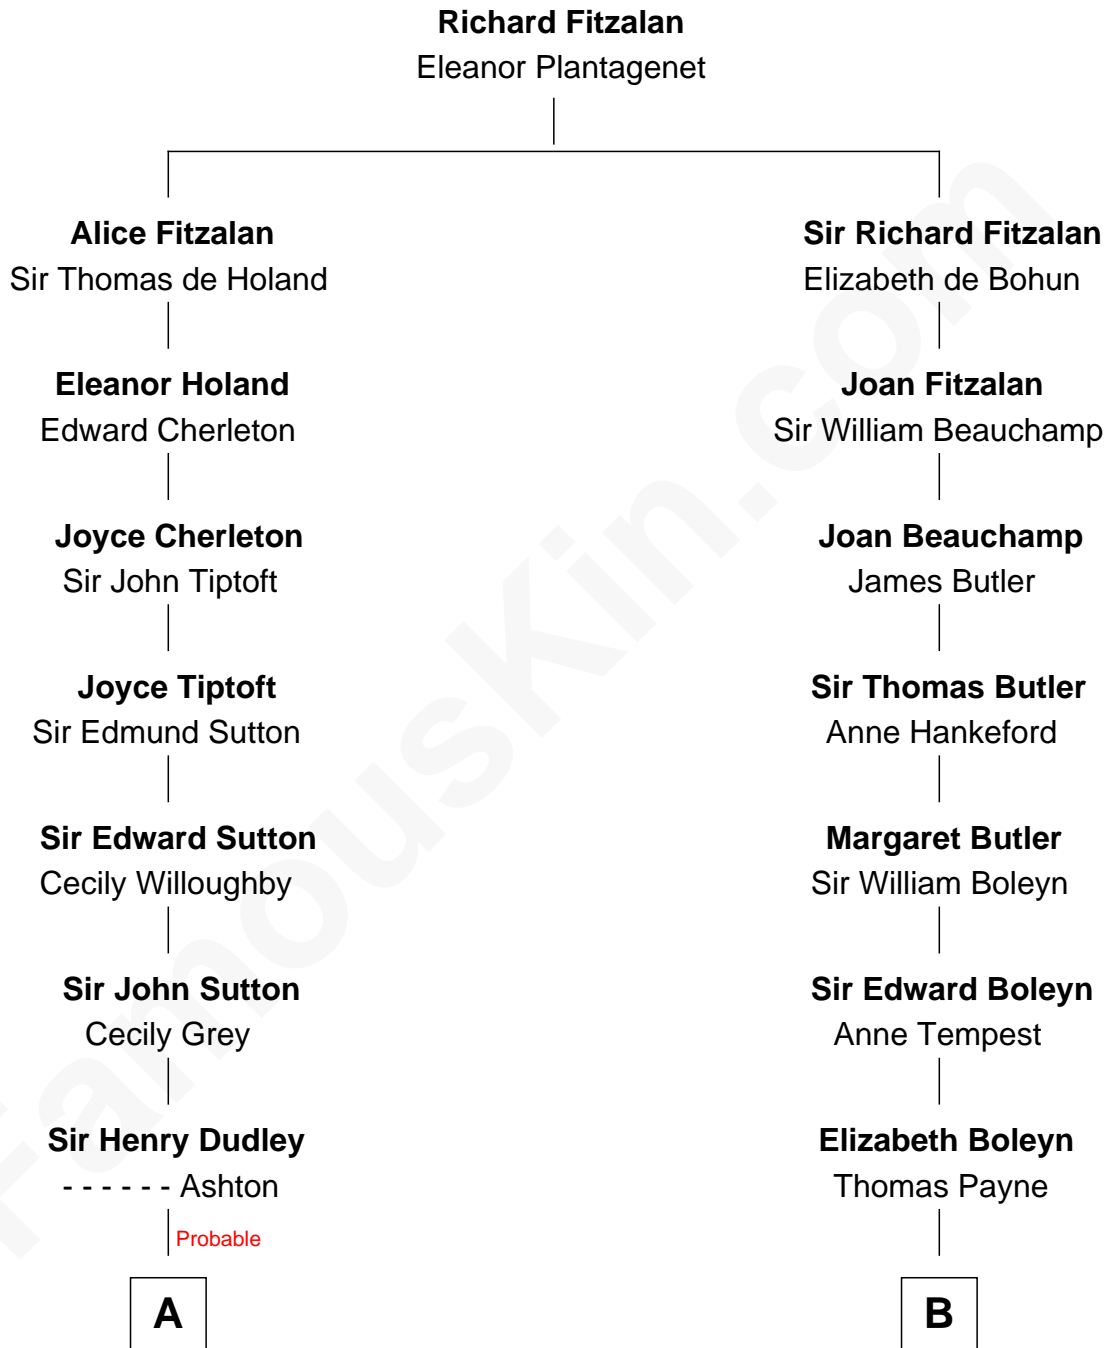

FamousKin.com Relationship Chart of

Keri Russell

TV and Movie Actress

14th cousin 6 times removed of

William Floyd

Signer of the Declaration of Independence

C

—
Karl Joseph Fish
Mary Emma McNeil

—
Emma Inez Fish
Kermit Sylvester Stephens

—
Stephanie Stephens
David Harold Russell

—
Keri Russell
TV and Movie Actress

FamousKin.com