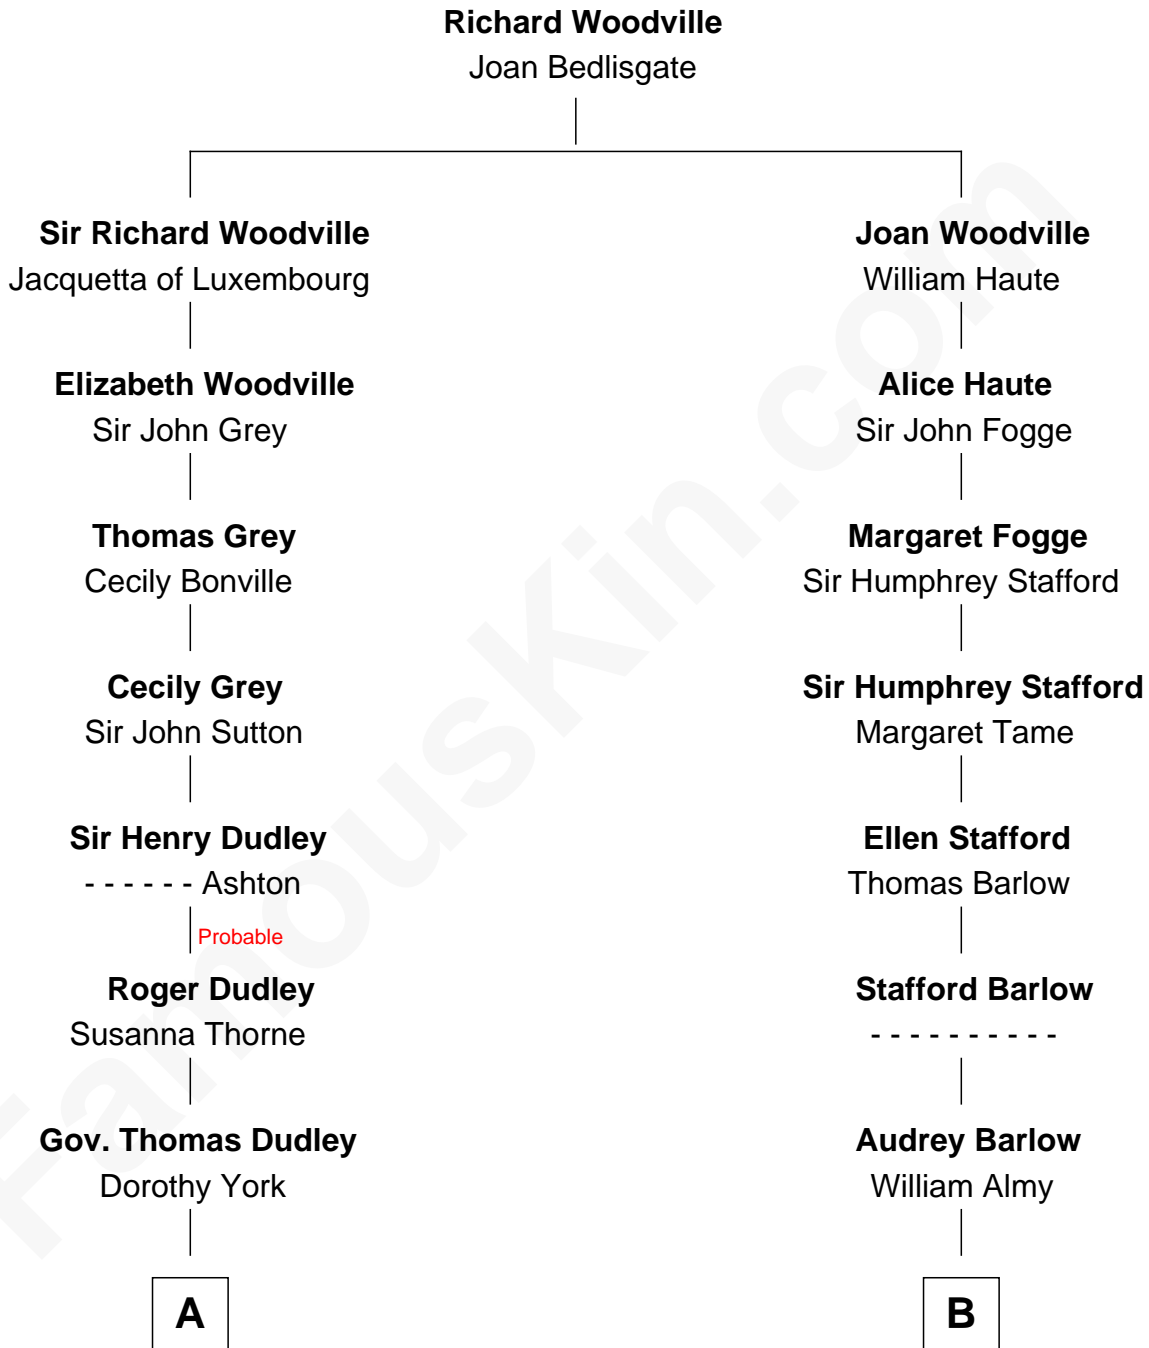

# FamousKin.com Relationship Chart of

**Keri Russell**

TV and Movie Actress

11th cousin 7 times removed of

**Robert Townsend**

Member of the Culper Spy Ring during the American Revolution

**C**

Stephanie Stephens

David Harold Russell

**Keri Russell**

*TV and Movie Actress*

FamousKin.com