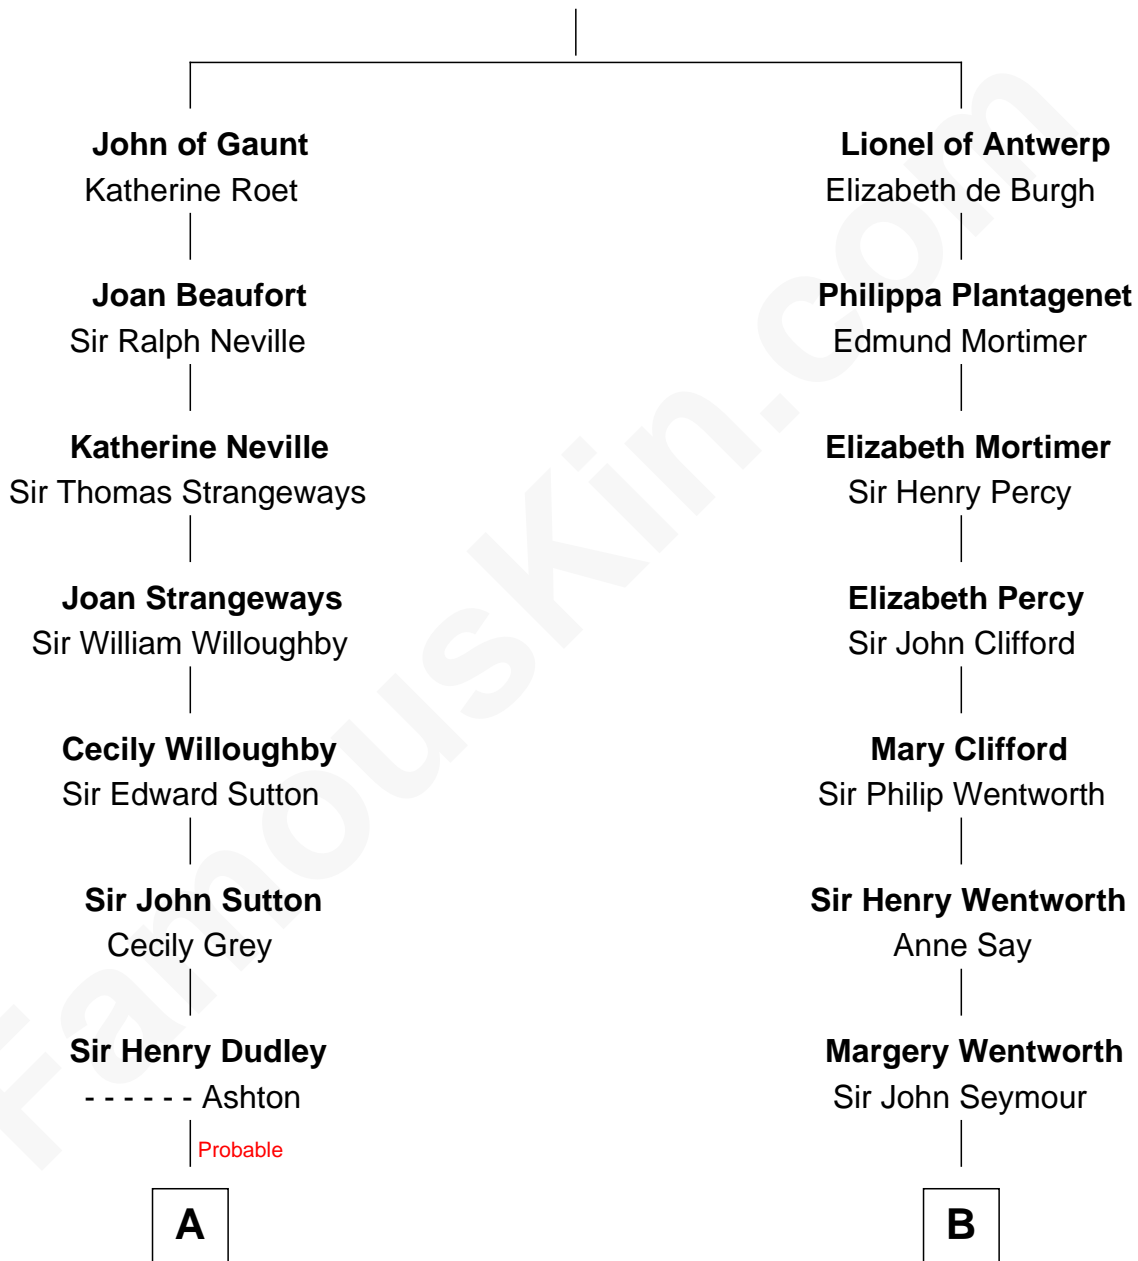

FamousKin.com Relationship Chart of

Keri Russell

TV and Movie Actress

13th cousin 7 times removed of

Caesar Rodney

Signer of the Declaration of Independence

Edward III, King of England

Philippa of Hainault

C

—
Karl Joseph Fish
Mary Emma McNeil

—
Emma Inez Fish
Kermit Sylvester Stephens

—
Stephanie Stephens
David Harold Russell

—
Keri Russell
TV and Movie Actress

FamousKin.com