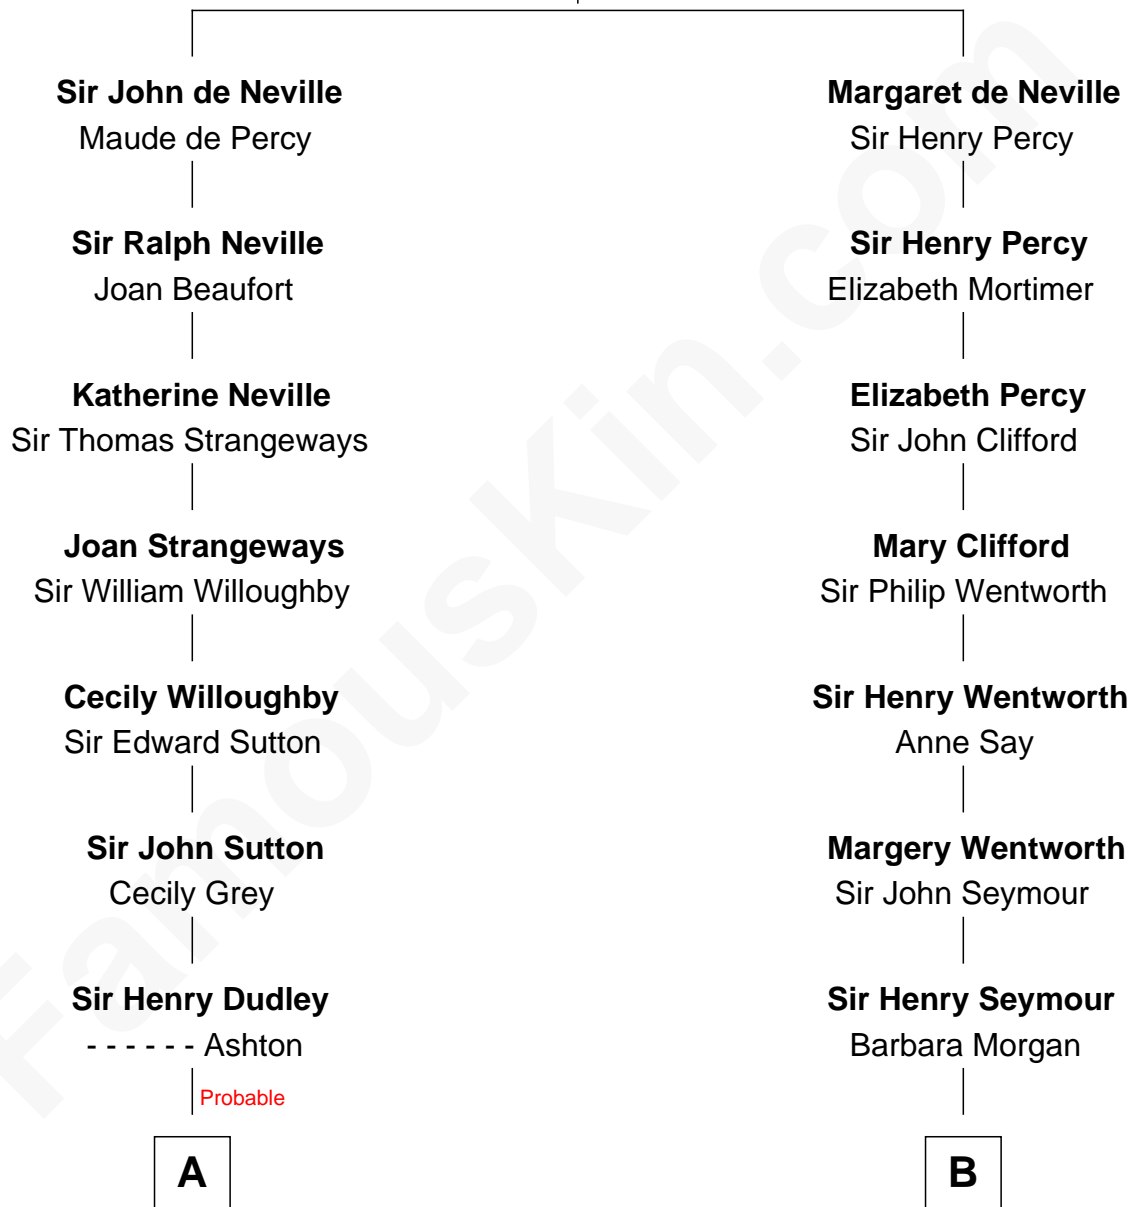

FamousKin.com Relationship Chart of

Keri Russell

TV and Movie Actress

12th cousin 8 times removed of

Caesar Rodney

Signer of the Declaration of Independence

Sir Ralph de Neville

Alice de Audley

C

—
Karl Joseph Fish
Mary Emma McNeil

—
Emma Inez Fish
Kermit Sylvester Stephens

—
Stephanie Stephens
David Harold Russell

—
Keri Russell
TV and Movie Actress

FamousKin.com