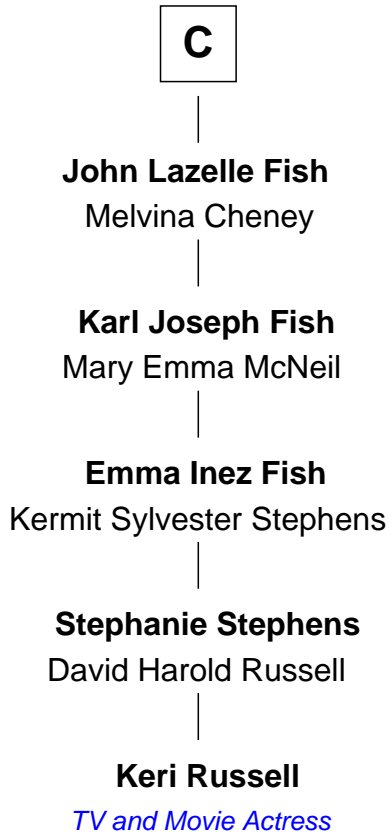

# FamousKin.com Relationship Chart of

**Keri Russell**

*TV and Movie Actress*

13th cousin 8 times removed of

**Caesar Rodney**

*Signer of the Declaration of Independence*

**Henry Plantagenet**

Maud de Chaworth

**Joyce Tiptoft**

Sir Edmund Sutton

**Sir Edward Sutton**

Cecily Willoughby

**Sir John Sutton**

Cecily Grey

**A**

**Mary Plantagenet**

Henry de Percy

**Sir Henry Percy**

Margaret de Neville

**Sir Henry Percy**

Elizabeth Mortimer

**Elizabeth Percy**

Sir John Clifford

**Mary Clifford**

Sir Philip Wentworth

**Sir Henry Wentworth**

Anne Say

**Margery Wentworth**

Sir John Seymour

**B**

FamousKin.com