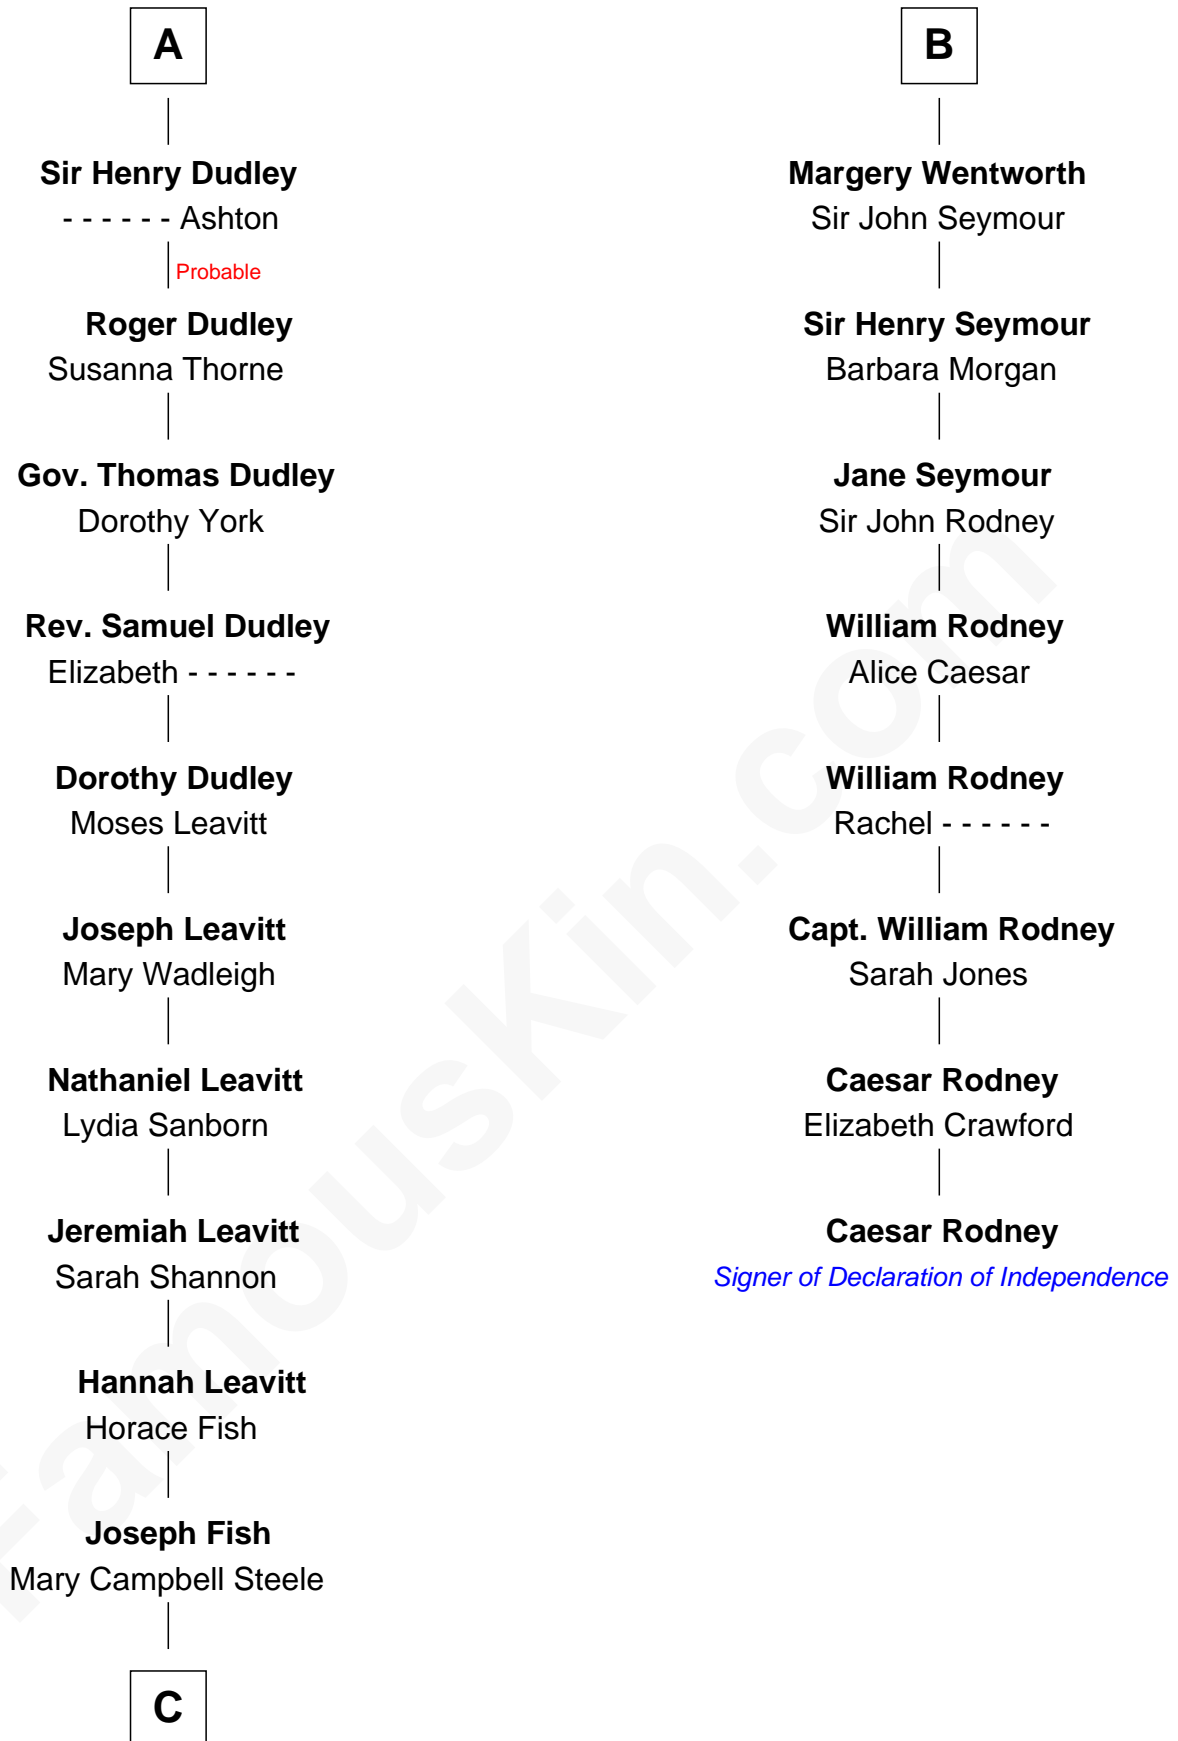

# FamousKin.com Relationship Chart of

**Keri Russell**

*TV and Movie Actress*

14th cousin 7 times removed of

**Caesar Rodney**

*Signer of the Declaration of Independence*

**Eudo la Zouche**  
Milicent de Cantilupe

**Eve la Zouche**  
Sir Maurice de Berkeley

**Thomas de Berkeley**  
Katherine de Clyvedon

**Sir John Berkeley**  
Elizabeth Betteshorne

**Elizabeth Berkeley**  
Sir John Sutton

**Sir Edmund Sutton**  
Joyce Tiptoft

**Sir Edward Sutton**  
Cecily Willoughby

**Sir John Sutton**  
Cecily Grey

**A**

**Sir William la Zouche**  
Maud Lovel

**Milicent la Zouche**  
Sir William Deincourt

**Margaret Deincourt**  
Sir Robert de Tibetot

**Elizabeth de Tibetot**  
Sir Philip le Despencer

**Margery Despencer**  
Sir Roger Wentworth

**Sir Philip Wentworth**  
Mary Clifford

**Sir Henry Wentworth**  
Anne Say

**B**

FamousKin.com