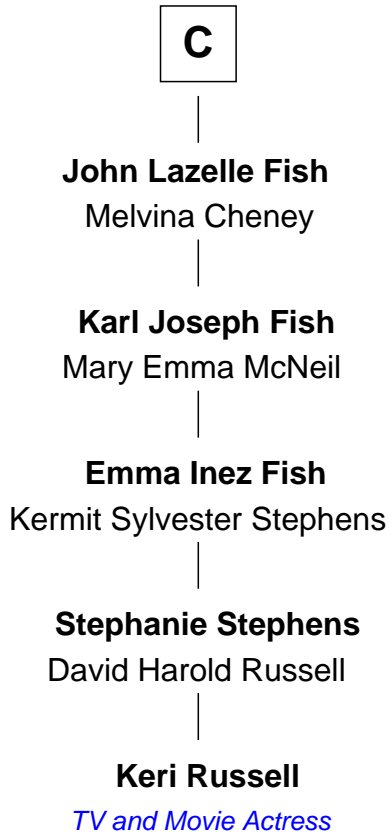

# FamousKin.com Relationship Chart of

**Keri Russell**

*TV and Movie Actress*

14th cousin 7 times removed of

**Caesar Rodney**

*Signer of the Declaration of Independence*

**Eudo la Zouche**  
Milicent de Cantilupe

**Eve la Zouche**  
Sir Maurice de Berkeley

**Thomas de Berkeley**  
Katherine de Clyvedon

**Sir John Berkeley**  
Elizabeth Betteshorne

**Elizabeth Berkeley**  
Sir John Sutton

**Sir Edmund Sutton**  
Joyce Tiptoft

**Sir Edward Sutton**  
Cecily Willoughby

**Sir John Sutton**  
Cecily Grey

**A**

**Sir William la Zouche**  
Maud Lovel

**Milicent la Zouche**  
Sir William Deincourt

**Margaret Deincourt**  
Sir Robert de Tibetot

**Elizabeth de Tibetot**  
Sir Philip le Despencer

**Margery Despencer**  
Sir Roger Wentworth

**Sir Philip Wentworth**  
Mary Clifford

**Sir Henry Wentworth**  
Anne Say

**B**

FamousKin.com