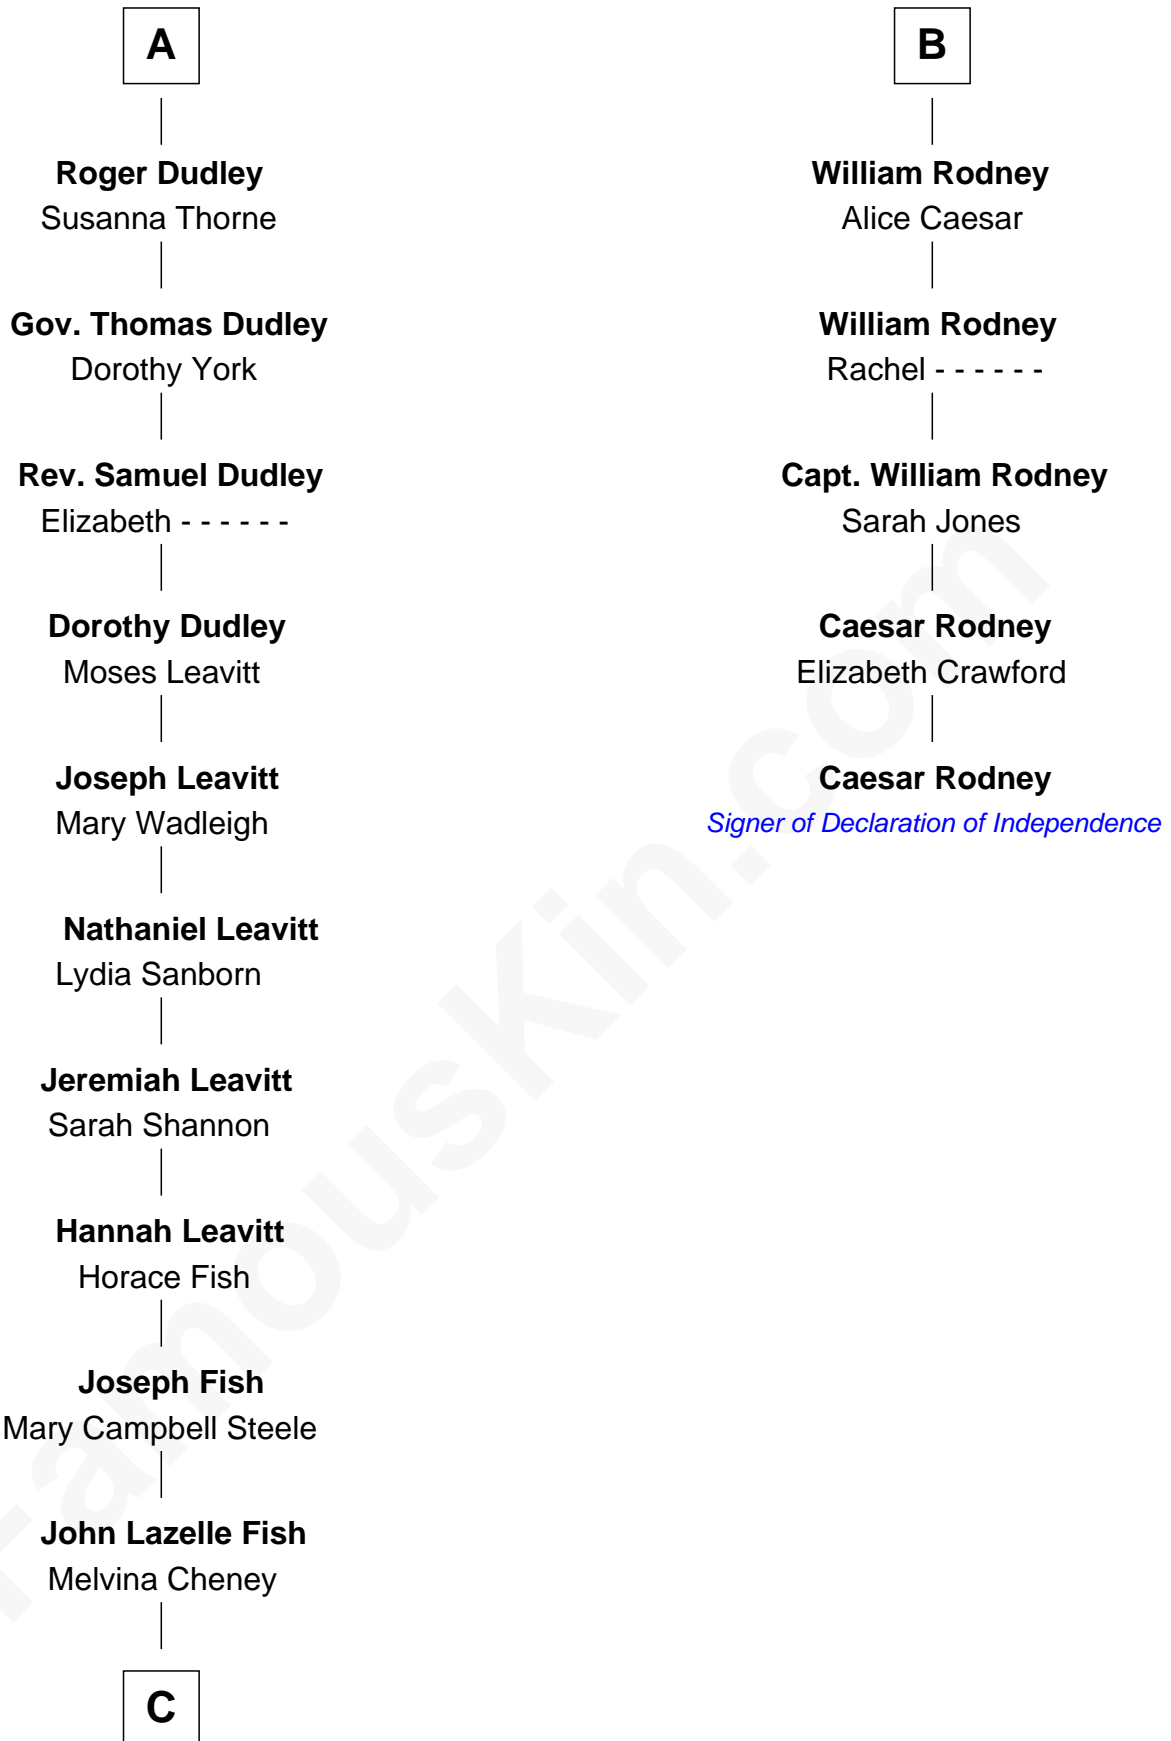

FamousKin.com Relationship Chart of

Keri Russell

TV and Movie Actress

11th cousin 9 times removed of

Caesar Rodney

Signer of the Declaration of Independence

Sir Philip le Despencer

Elizabeth - - - - -

Alice le Despenser

Sir John Sutton

Sir John Sutton

Constance Blount

Sir John Sutton

Elizabeth Berkeley

Sir Edmund Sutton

Joyce Tiptoft

Sir Philip le Despencer

Elizabeth de Tibetot

Margery Despencer

Sir Roger Wentworth

Sir Philip Wentworth

Mary Clifford

Sir Henry Wentworth

Anne Say

Margery Wentworth

Sir John Seymour

Sir Henry Seymour

Barbara Morgan

Jane Seymour

Sir John Rodney

B

C