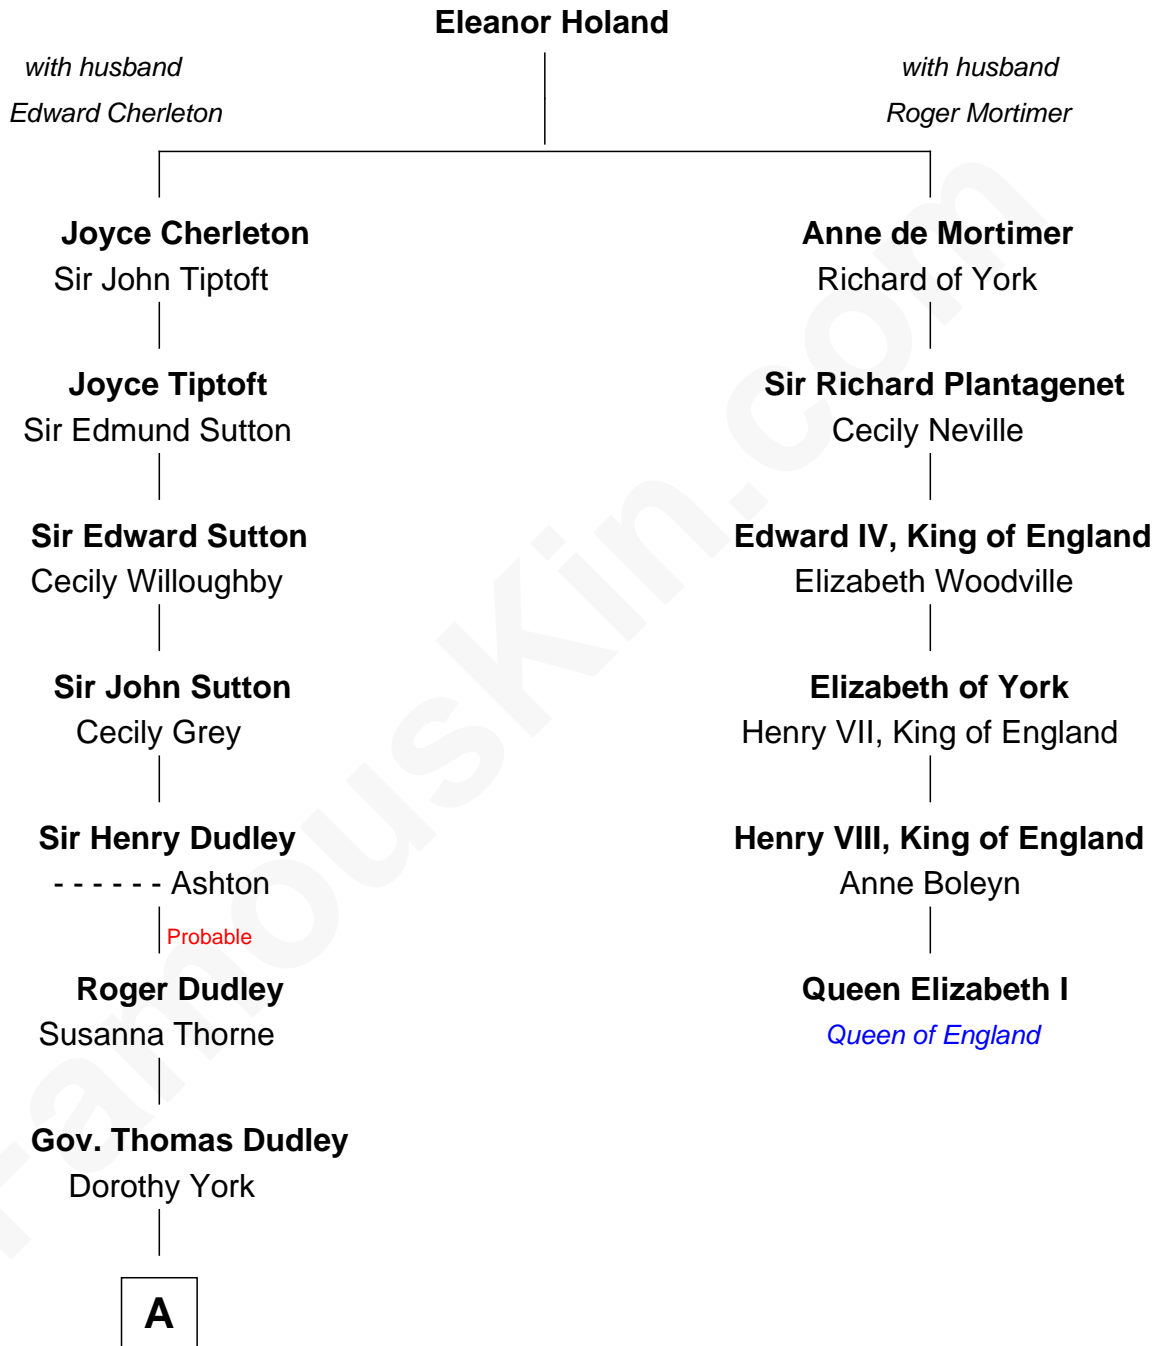

# FamousKin.com Relationship Chart of

**Keri Russell**

*TV and Movie Actress*

5th cousin 13 times removed of

**Queen Elizabeth I**

*Queen of England*

**B**

Stephanie Stephens

David Harold Russell

**Keri Russell**

*TV and Movie Actress*

FamousKin.com