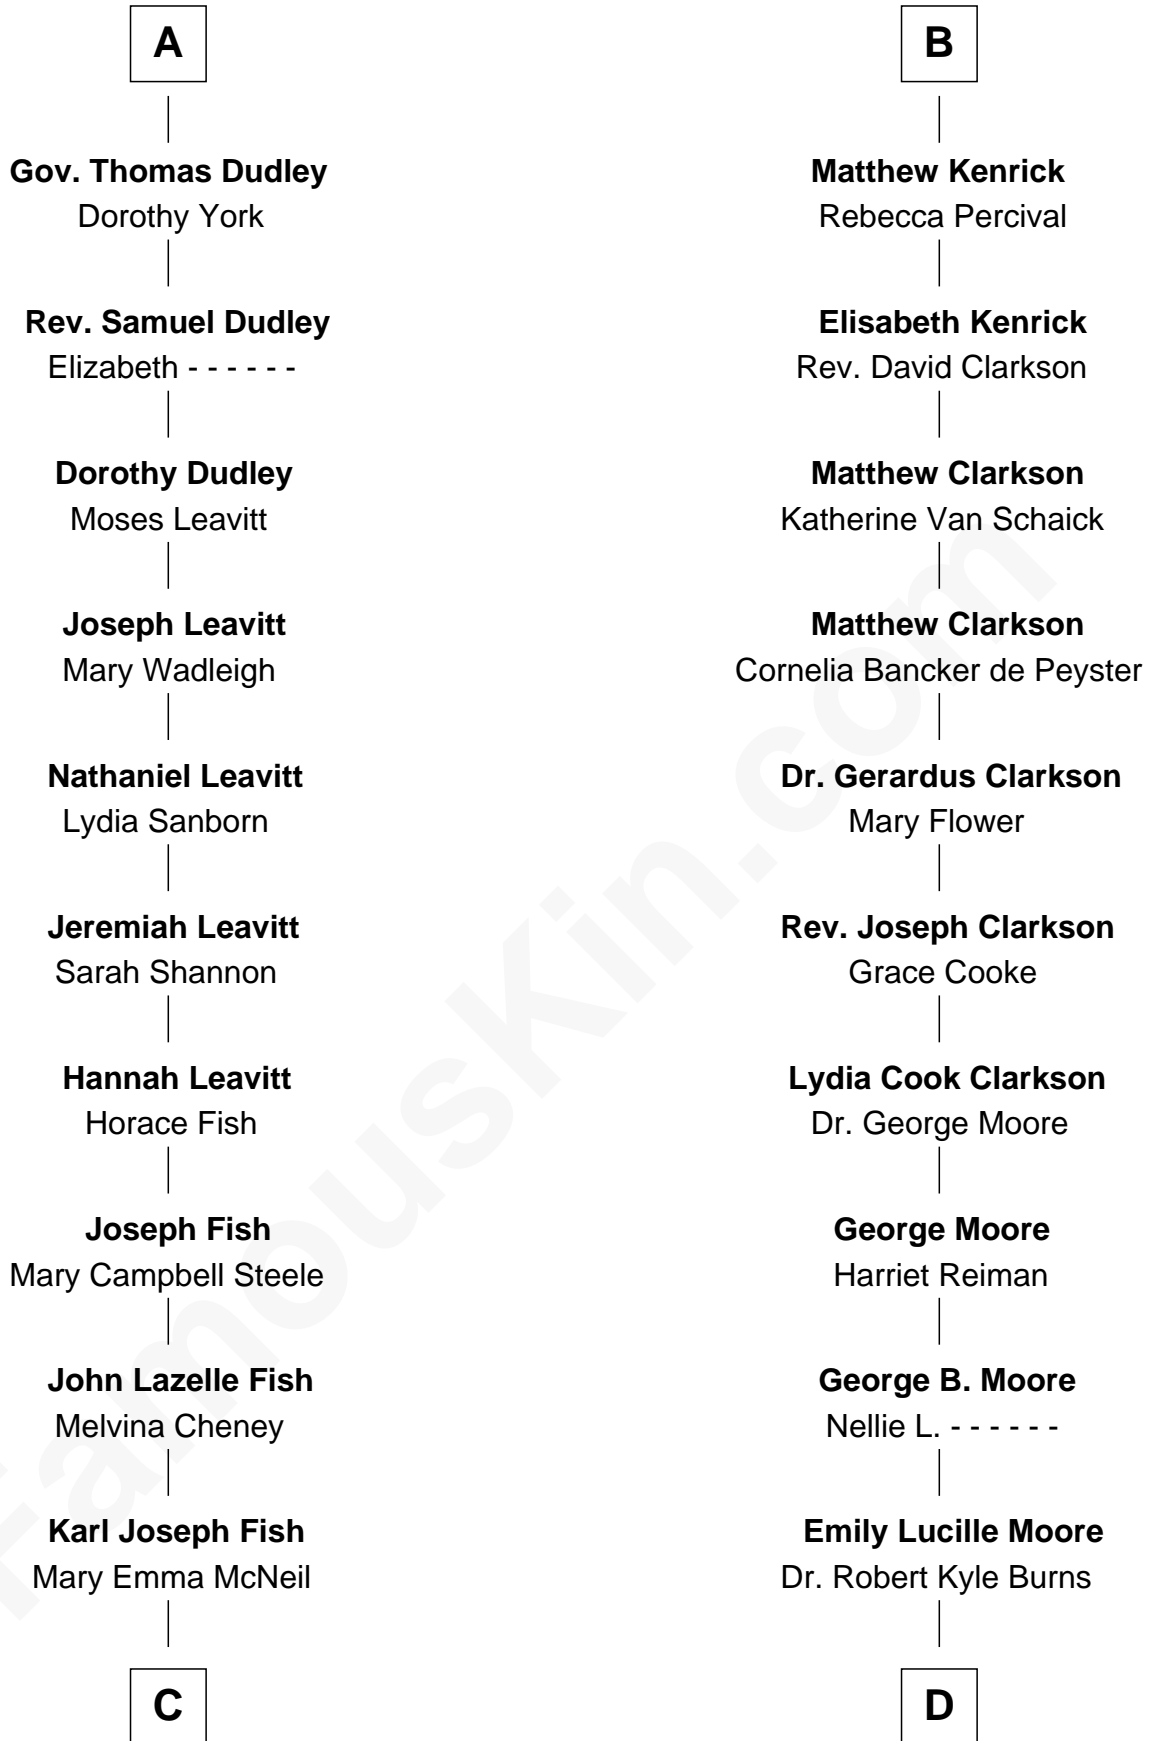

FamousKin.com Relationship Chart of

Keri Russell

TV and Movie Actress

18th cousin 1 time removed of

Ken Burns

Documentary Filmmaker

Sir Reynold Grey

*with wife
Margaret de Ros*

*with wife
Joan Astley*

Margaret Grey
Sir William Bonville

Robert Grey
Eleanor Lowe

William Bonville
Elizabeth Harington

Humphrey Grey
Anne Fielding

William Bonville
Katherine Neville

Sir Edward Grey

Cecily Bonville
Thomas Grey

Agnes Grey
Richard Mitton

Cecily Grey
Sir John Sutton

Elizabeth Mitton
Nicholas Grosvenor

Sir Henry Dudley
----- Ashton

Eleanor Grosvenor
Jasper Lodge

Probable
Roger Dudley
Susanna Thorne

Elizabeth Lodge
John Kenrick

A

B

FamousKin.com