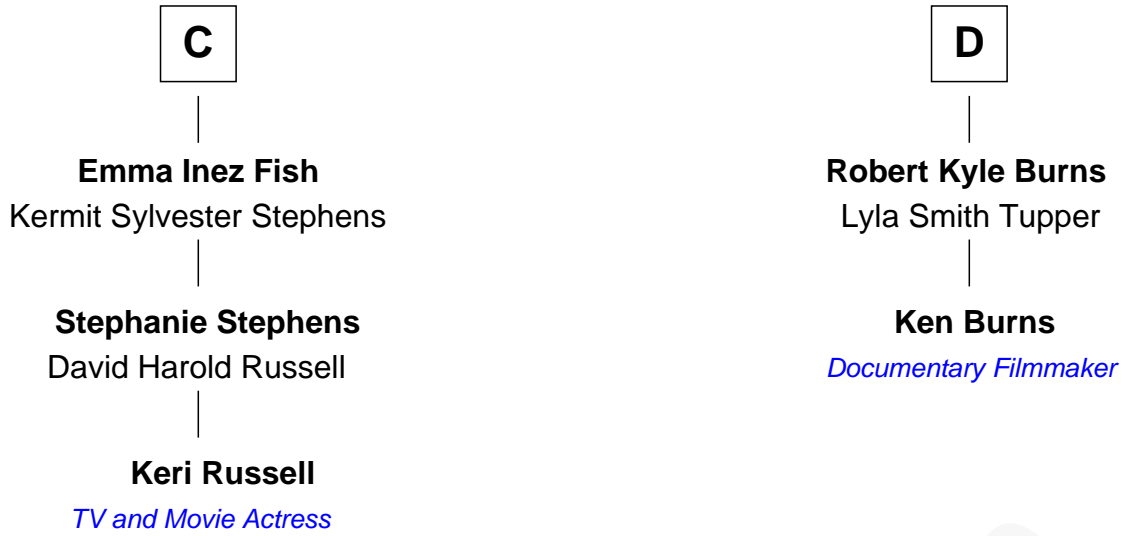

FamousKin.com