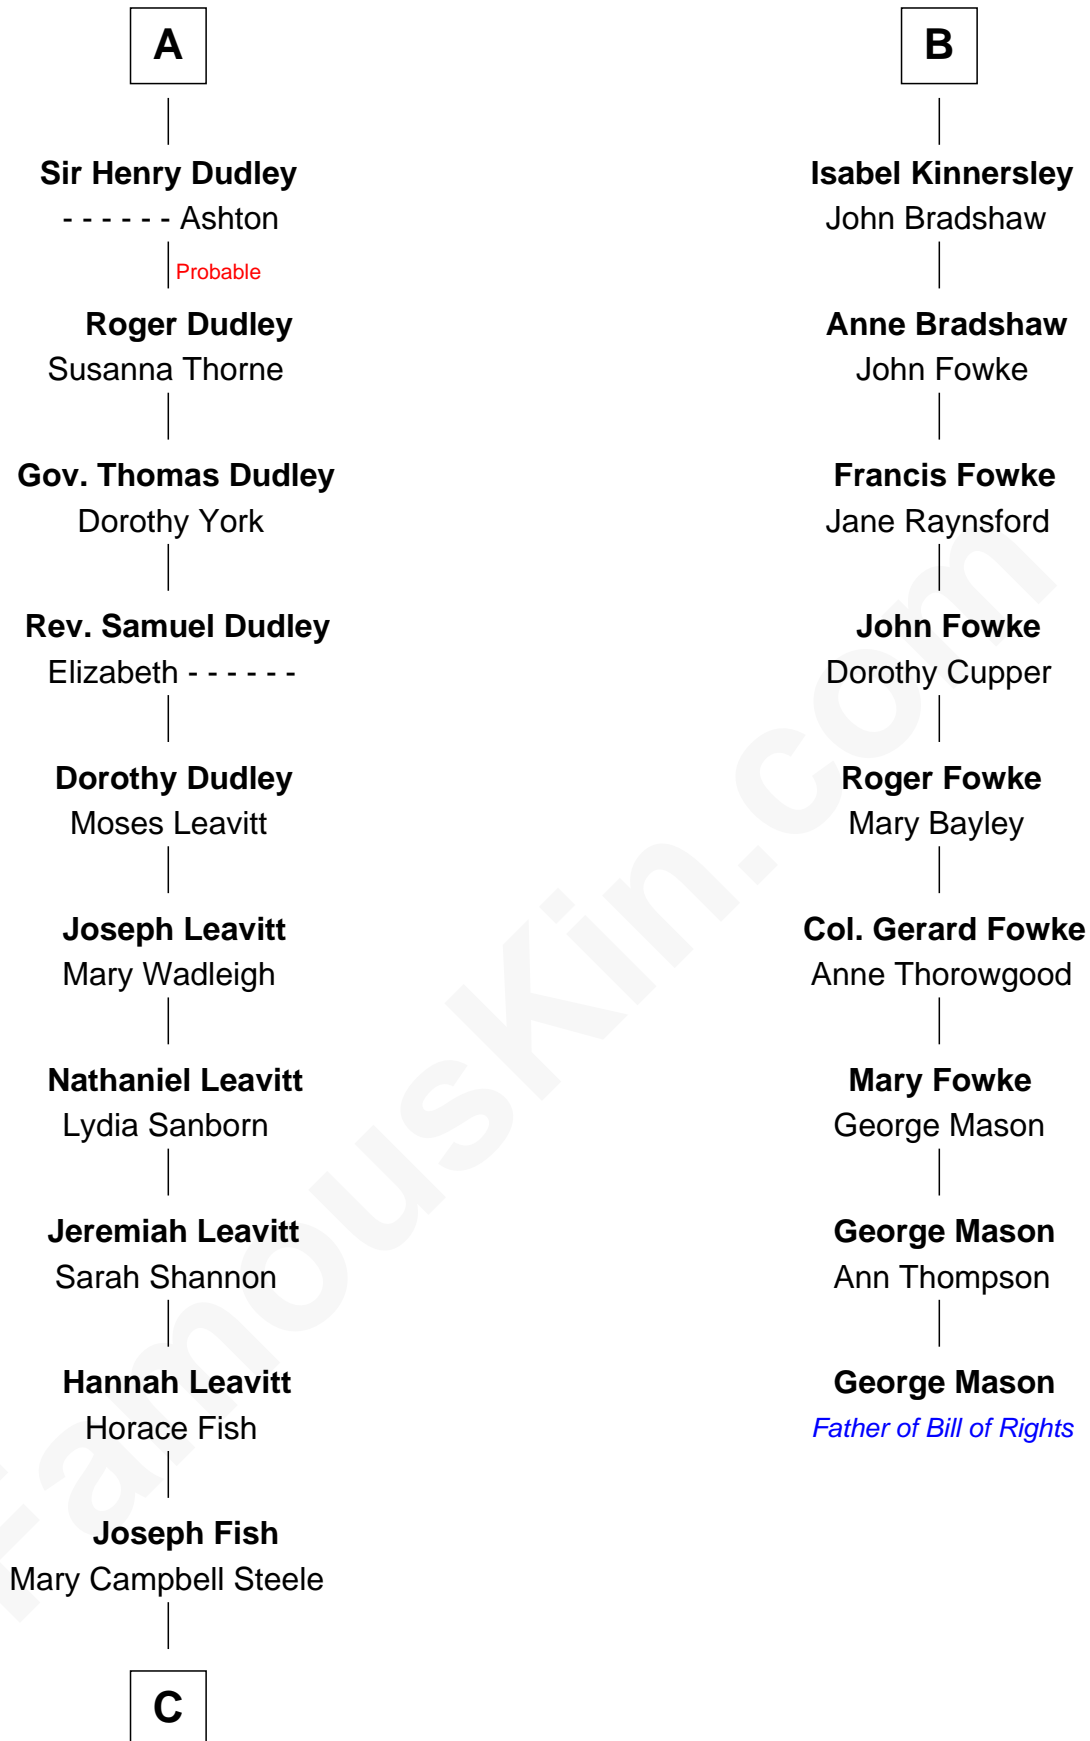

# FamousKin.com Relationship Chart of

**Keri Russell**

*TV and Movie Actress*

15th cousin 6 times removed of

**George Mason**

*Father of the U.S. Bill of Rights*

**Sir William de Ros**  
Margery de Badlesmere

**Thomas de Ros**  
Beatrice de Stafford

**Margaret de Ros**  
Sir Reynold Grey

**Margaret Grey**  
Sir William Bonville

**William Bonville**  
Elizabeth Harington

**William Bonville**  
Katherine Neville

**Cecily Bonville**  
Thomas Grey

**Cecily Grey**  
Sir John Sutton

**A**

**Maud de Roos**  
John de Welles

**Margery de Welles**  
Stephen le Scrope

**Maude le Scrope**  
Sir Baldwin Freville

**Joyce Freville**  
Sir Roger Aston

**Sir Robert Aston**  
Isabel Brereton

**John Aston**  
Elizabeth Delves

**Margaret Aston**  
John Kinnersley

**B**

**C**

—  
**John Lazelle Fish**

Melvina Cheney

—  
**Karl Joseph Fish**