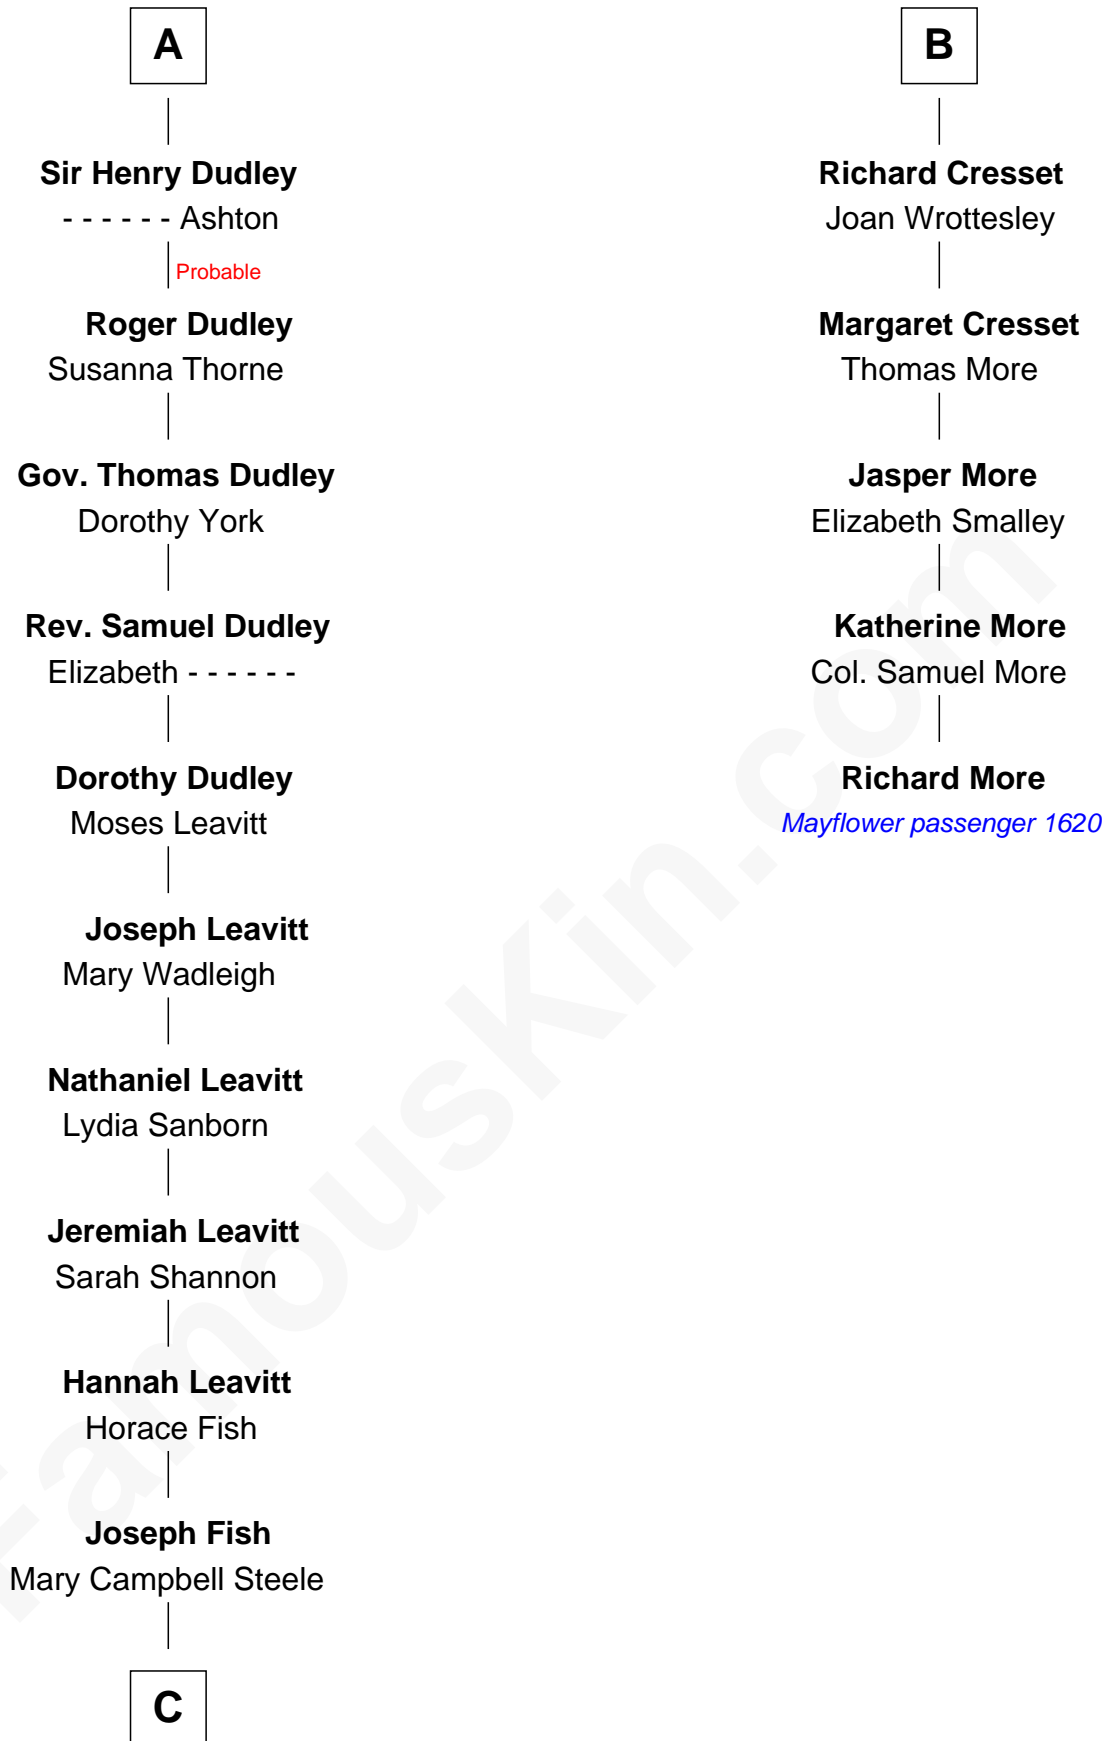

# FamousKin.com Relationship Chart of

**Keri Russell**

*TV and Movie Actress*

11th cousin 10 times removed of

**Richard More**

*(c1614 - c1696) Mayflower passenger 1620*

**MAYFLOWER**

FamousKin.com