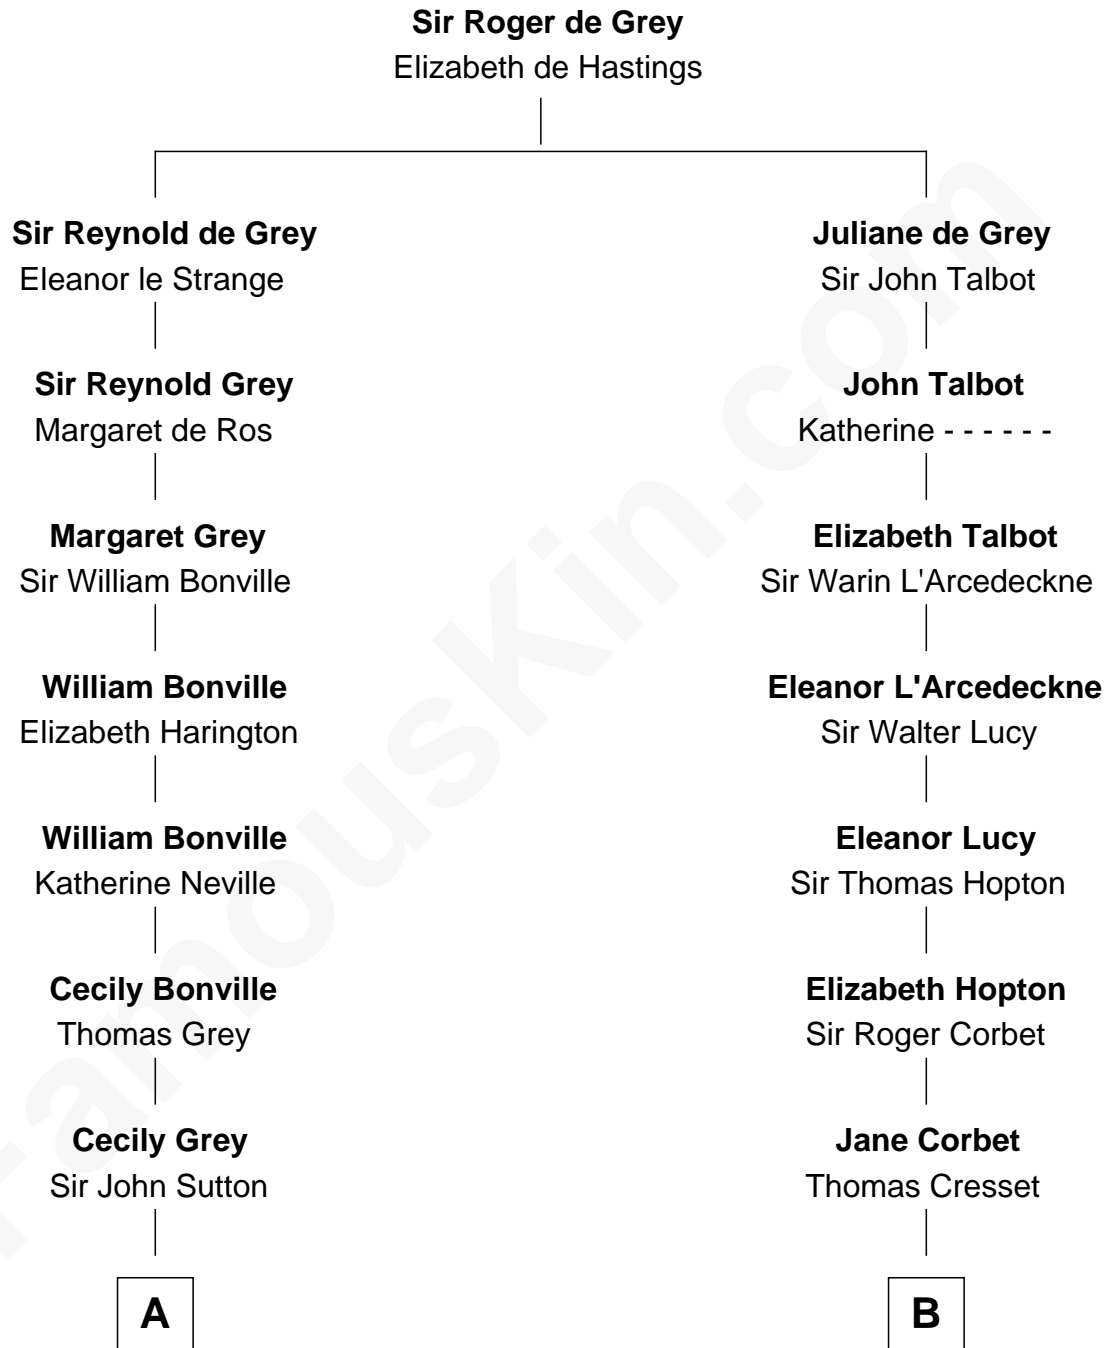

# FamousKin.com Relationship Chart of

**Keri Russell**

*TV and Movie Actress*

11th cousin 10 times removed of

**Richard More**

*(c1614 - c1696) Mayflower passenger 1620*

**MAYFLOWER**

FamousKin.com