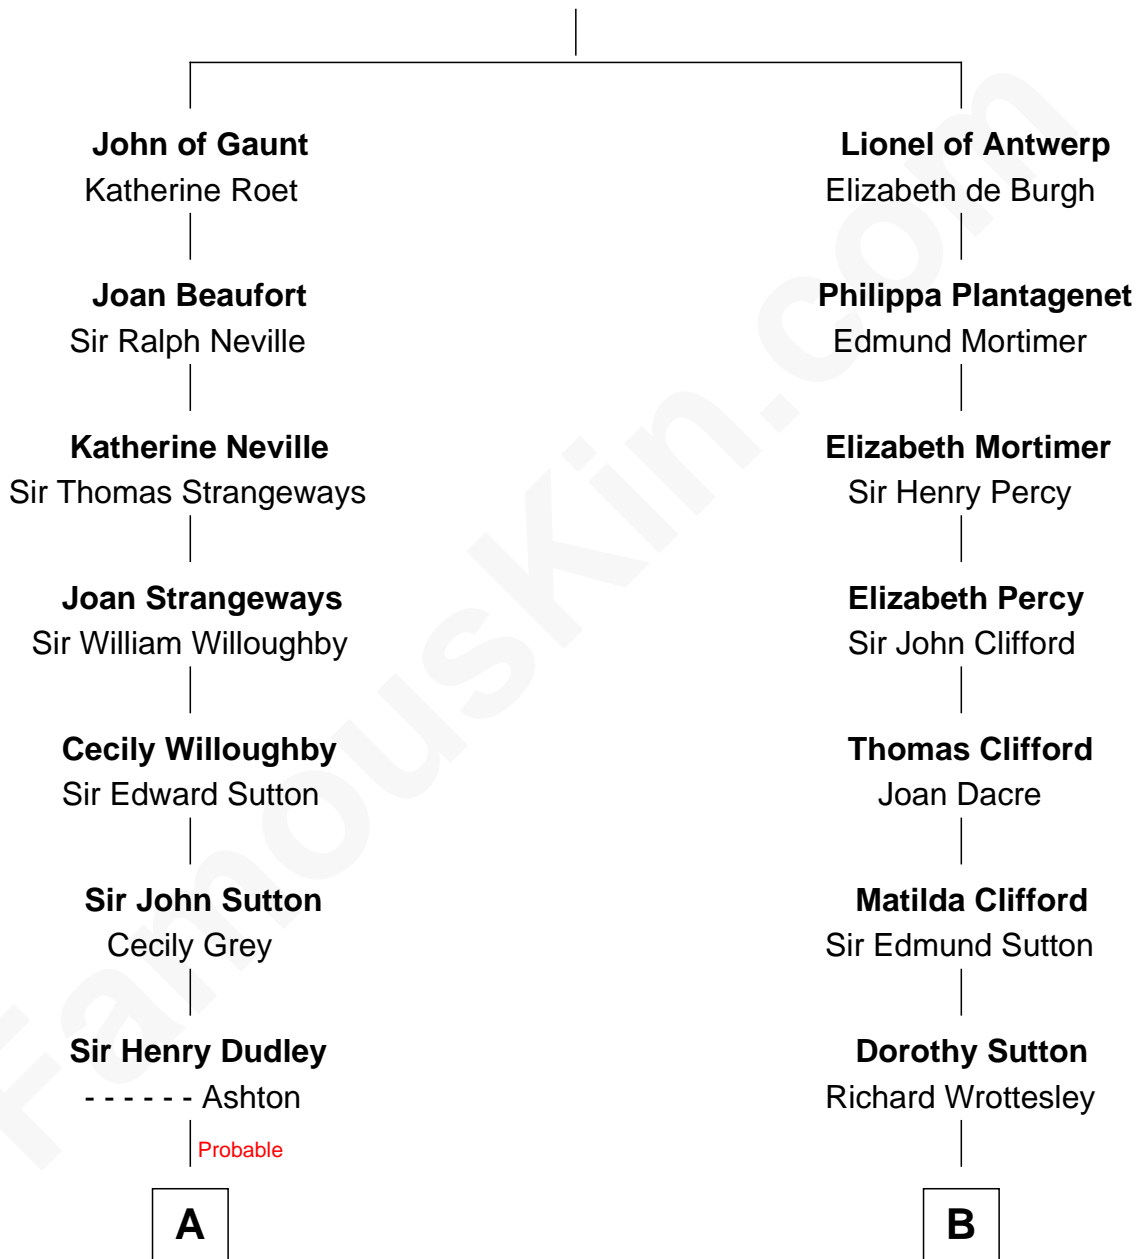

FamousKin.com Relationship Chart of

Keri Russell

TV and Movie Actress

11th cousin 9 times removed of

Richard More

(c1614 - c1696) Mayflower passenger 1620

MAYFLOWER

Edward III, King of England

Philippa of Hainault

C

—
Karl Joseph Fish
Mary Emma McNeil

—
Emma Inez Fish
Kermit Sylvester Stephens

—
Stephanie Stephens
David Harold Russell

—
Keri Russell
TV and Movie Actress

FamousKin.com