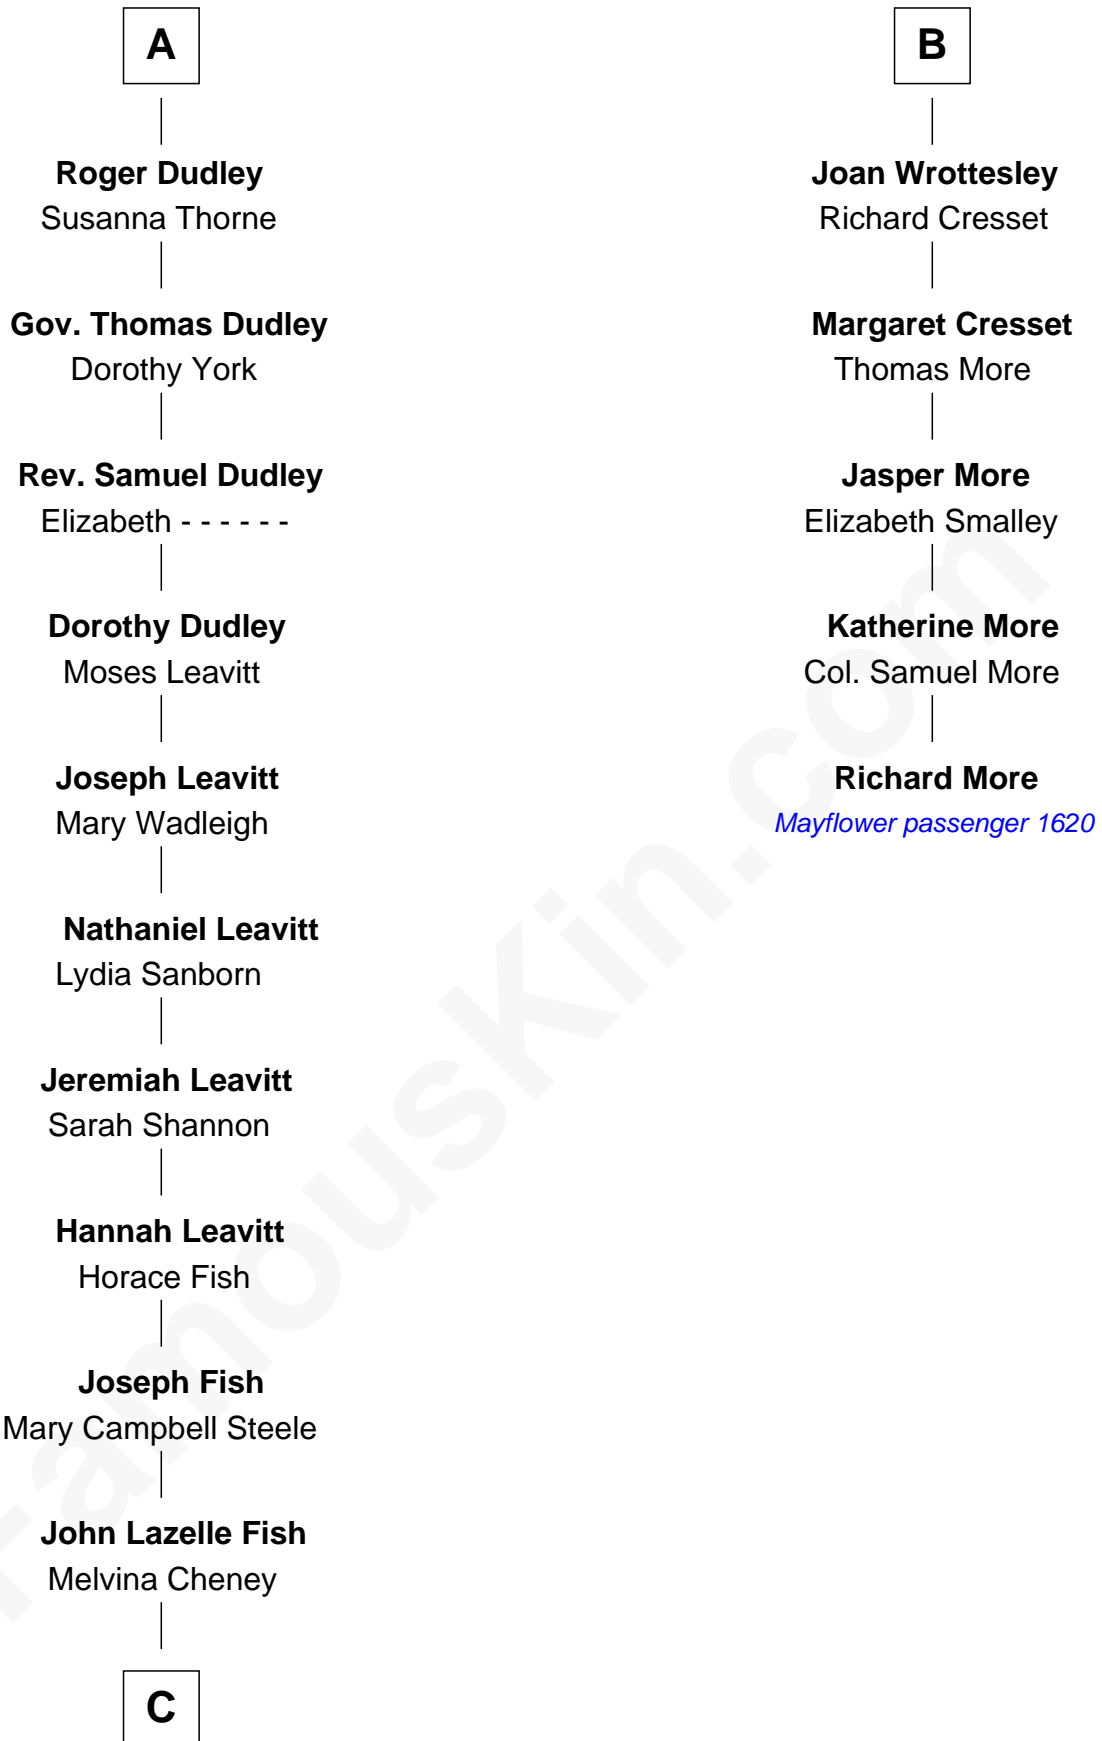

FamousKin.com Relationship Chart of

Keri Russell

TV and Movie Actress

11th cousin 9 times removed of

Richard More

(c1614 - c1696) Mayflower passenger 1620

MAYFLOWER

Edward III, King of England

Philippa of Hainault

C

—
Karl Joseph Fish
Mary Emma McNeil

—
Emma Inez Fish
Kermit Sylvester Stephens

—
Stephanie Stephens
David Harold Russell

—
Keri Russell
TV and Movie Actress

FamousKin.com