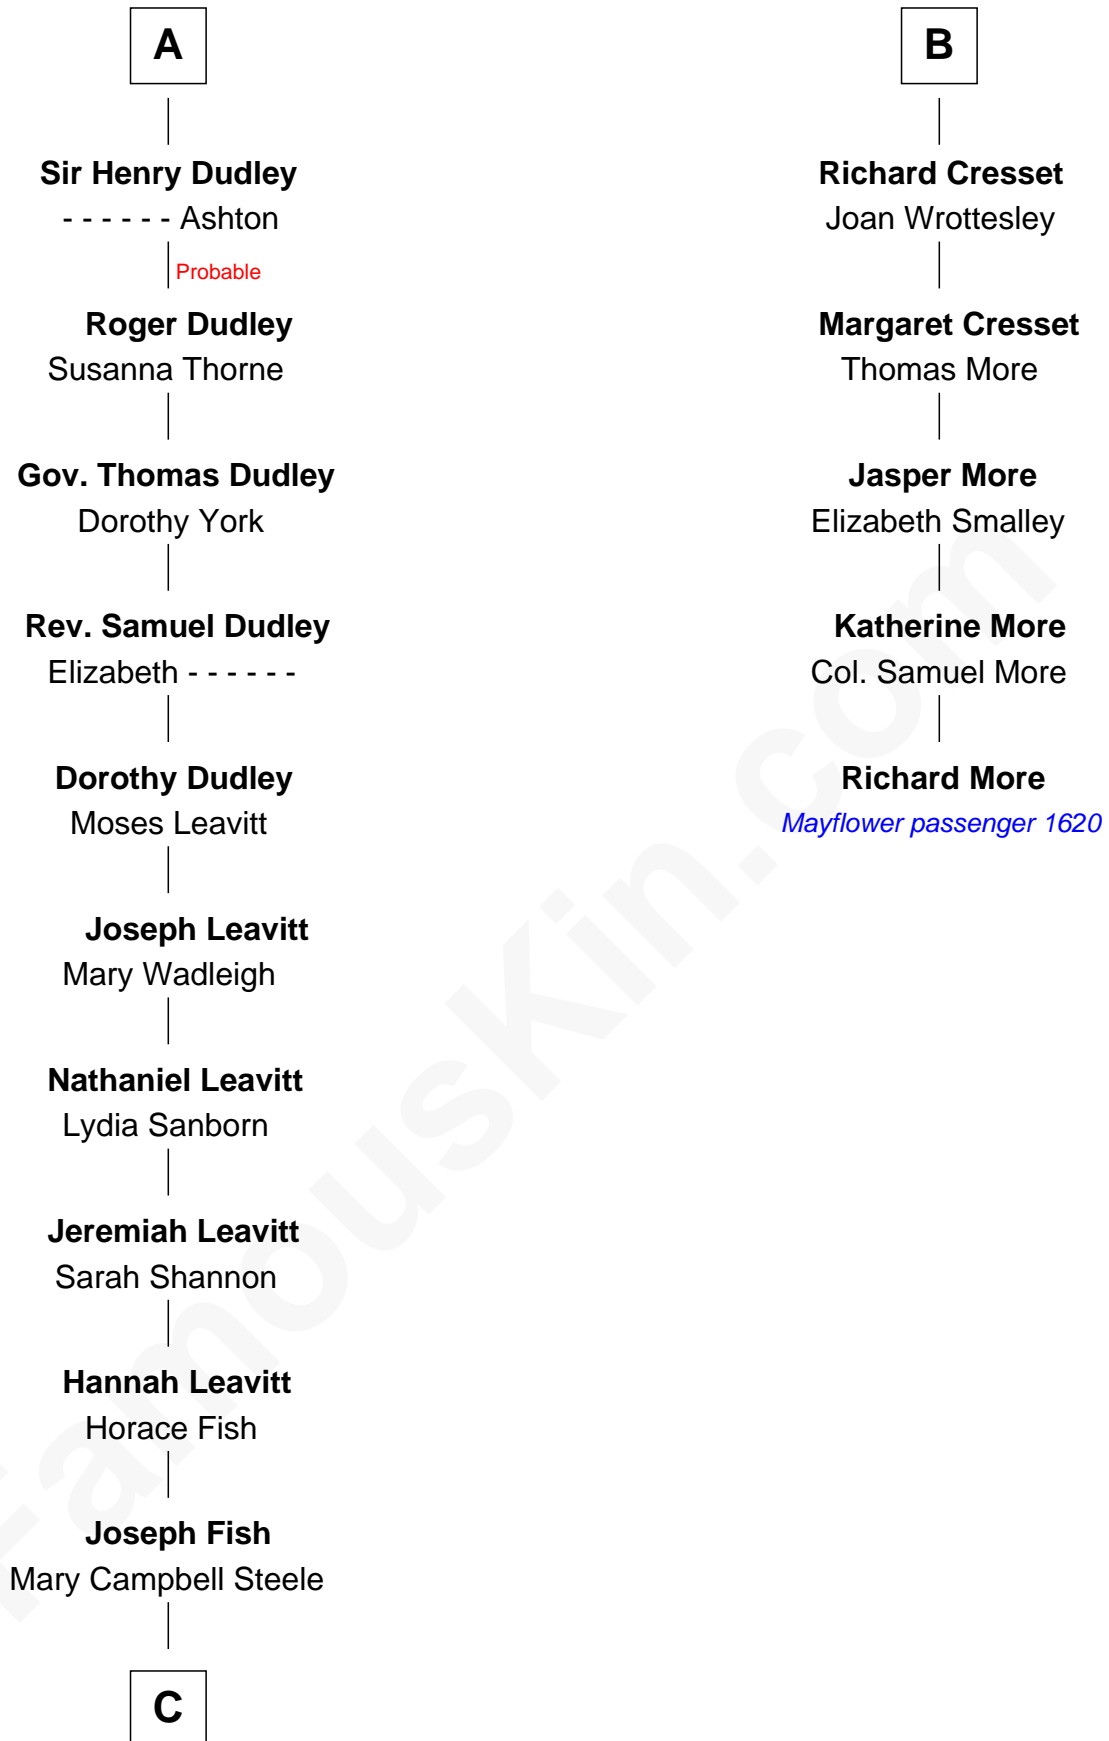

FamousKin.com Relationship Chart of

Keri Russell

TV and Movie Actress

MAYFLOWER

11th cousin 10 times removed of

Richard More

(c1614 - c1696) Mayflower passenger 1620

Henry Plantagenet

Sir John Tiptoft

Joyce Tiptoft

Sir Edmund Sutton

Sir Edward Sutton

Cecily Willoughby

Sir John Sutton

Cecily Grey

A

Joan of Lancaster

John de Mowbray

John de Mowbray

Elizabeth de Segrave

Margaret Mowbray

Sir Reginald Lucy

Sir Walter Lucy

Eleanor L'Arcedeckne

Eleanor Lucy

Sir Thomas Hopton

Elizabeth Hopton

Sir Roger Corbet

Jane Corbet

Thomas Cresset

B

FamousKin.com