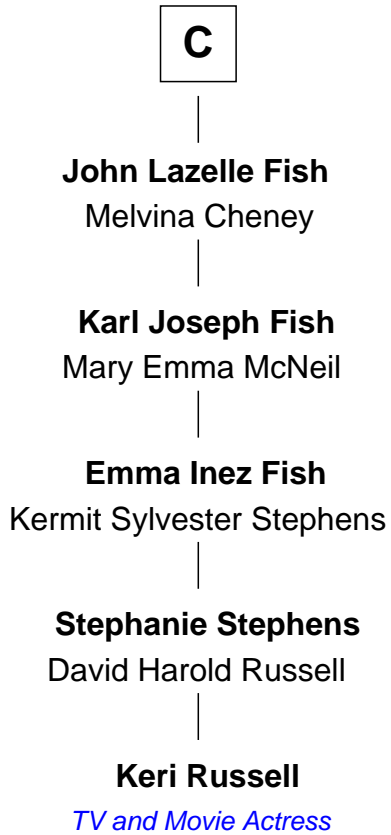

FamousKin.com Relationship Chart of

Keri Russell

TV and Movie Actress

MAYFLOWER

11th cousin 10 times removed of

Richard More

(c1614 - c1696) Mayflower passenger 1620

Henry Plantagenet

Sir John Tiptoft

Joyce Tiptoft

Sir Edmund Sutton

Sir Edward Sutton

Cecily Willoughby

Sir John Sutton

Cecily Grey

A

Joan of Lancaster

John de Mowbray

John de Mowbray

Elizabeth de Segrave

Margaret Mowbray

Sir Reginald Lucy

Sir Walter Lucy

Eleanor L'Arcedeckne

Eleanor Lucy

Sir Thomas Hopton

Elizabeth Hopton

Sir Roger Corbet

Jane Corbet

Thomas Cresset

B

FamousKin.com