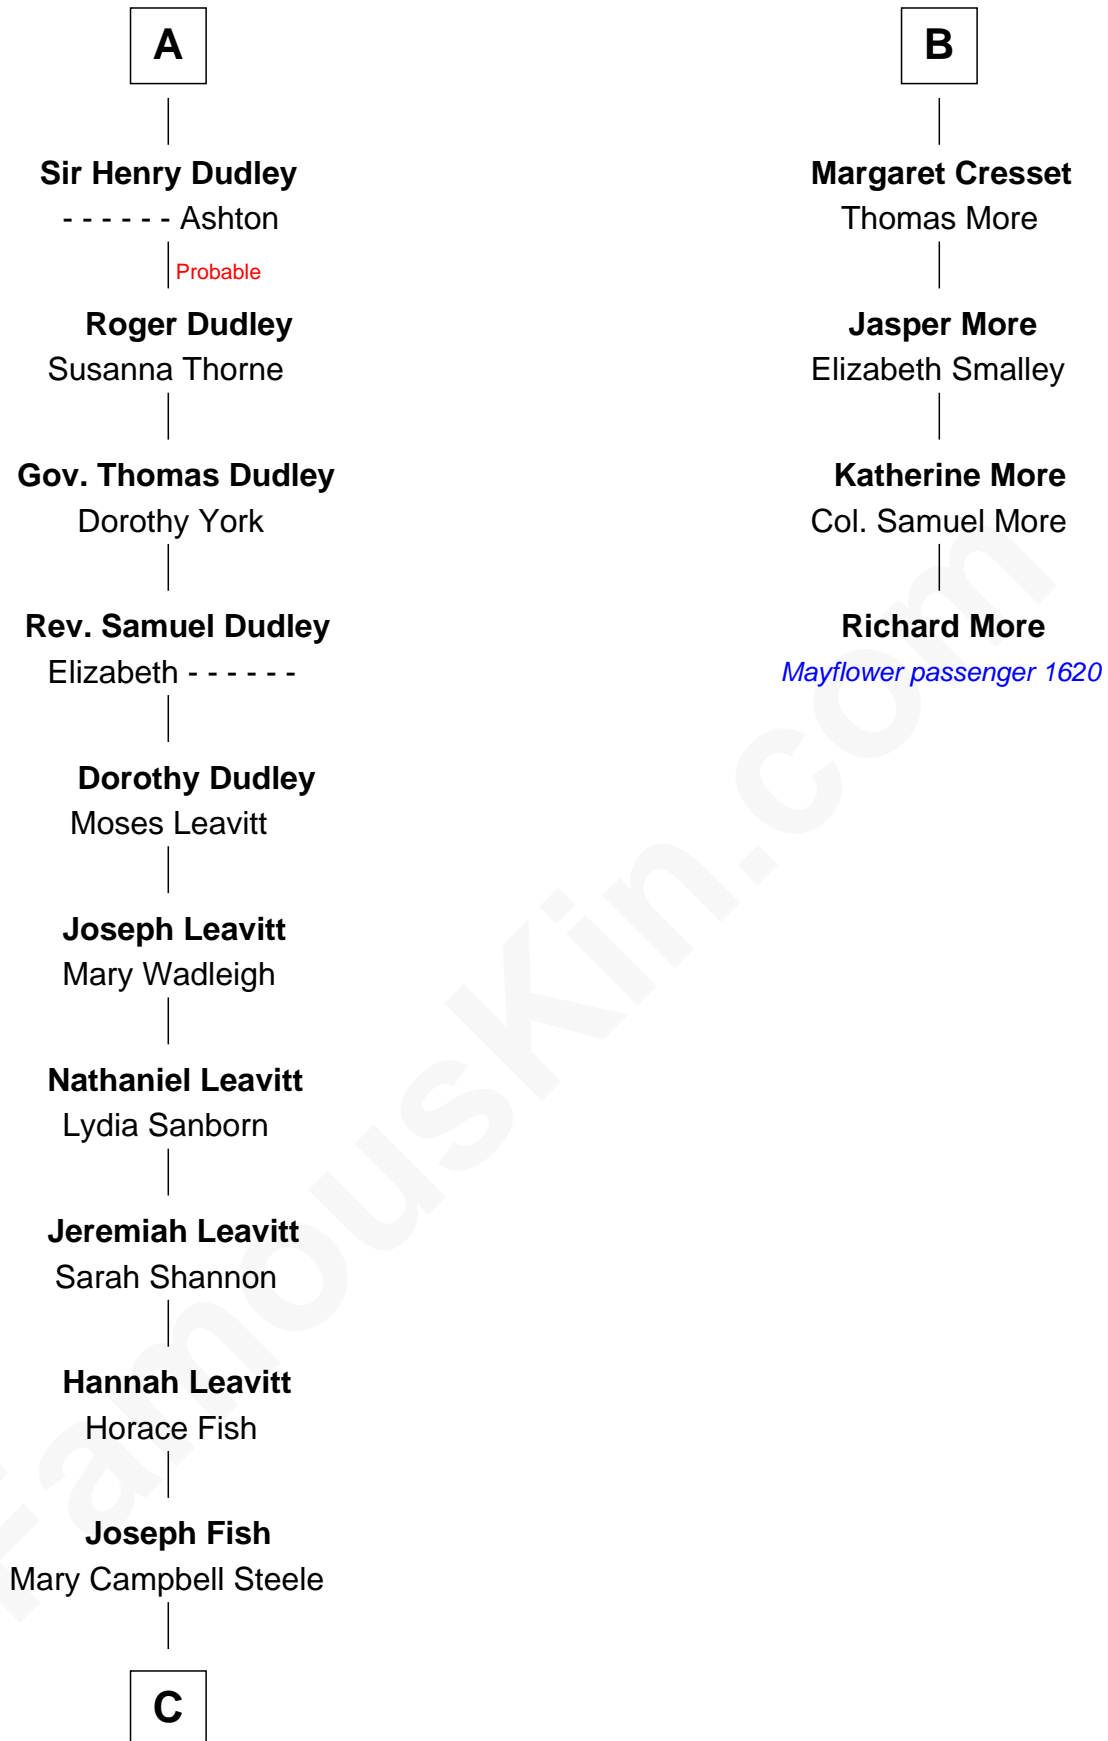

FamousKin.com Relationship Chart of

Keri Russell

TV and Movie Actress

MAYFLOWER

10th cousin 11 times removed of

Richard More

(c1614 - c1696) Mayflower passenger 1620

C

—
John Lazelle Fish

Melvina Cheney

—
Karl Joseph Fish

Mary Emma McNeil

—
Emma Inez Fish

Kermit Sylvester Stephens

—
Stephanie Stephens

David Harold Russell