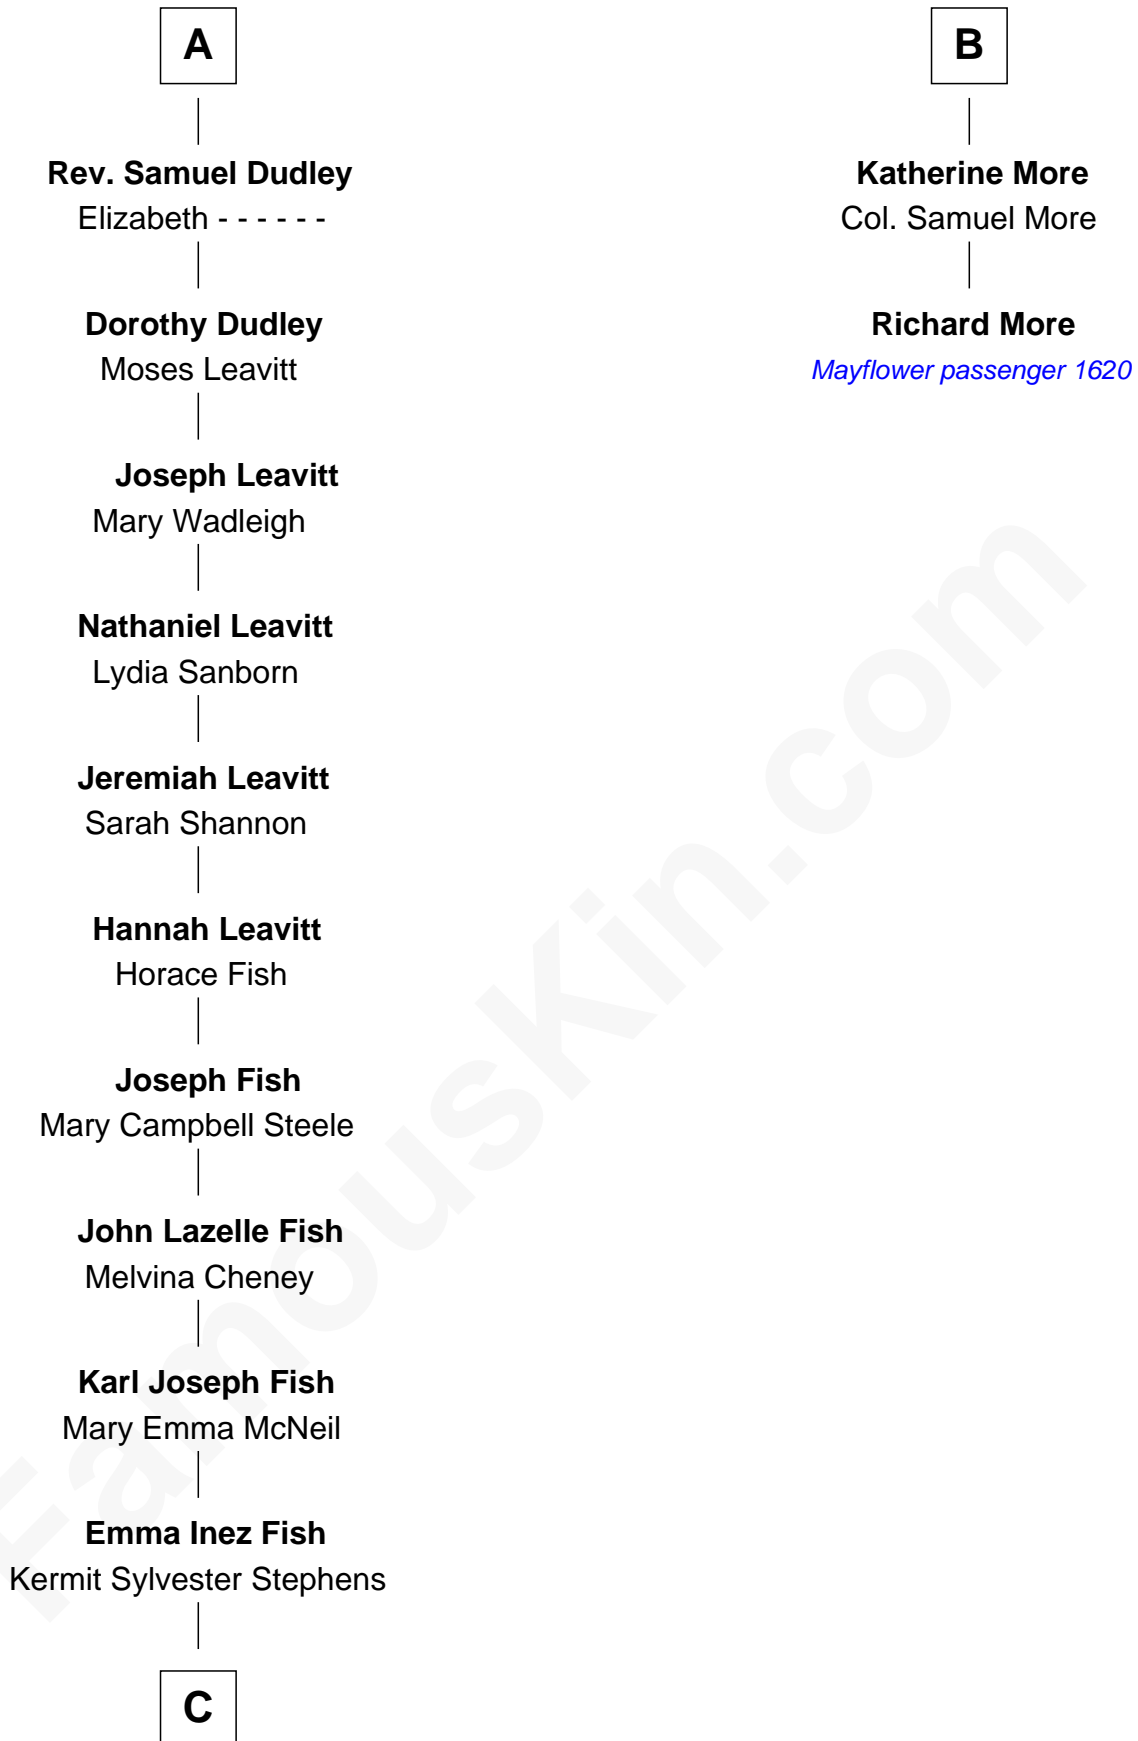

FamousKin.com Relationship Chart of

Keri Russell

TV and Movie Actress

8th cousin 10 times removed of

Richard More

(c1614 - c1696) Mayflower passenger 1620

MAYFLOWER

C

Stephanie Stephens

David Harold Russell

Keri Russell

TV and Movie Actress

FamousKin.com