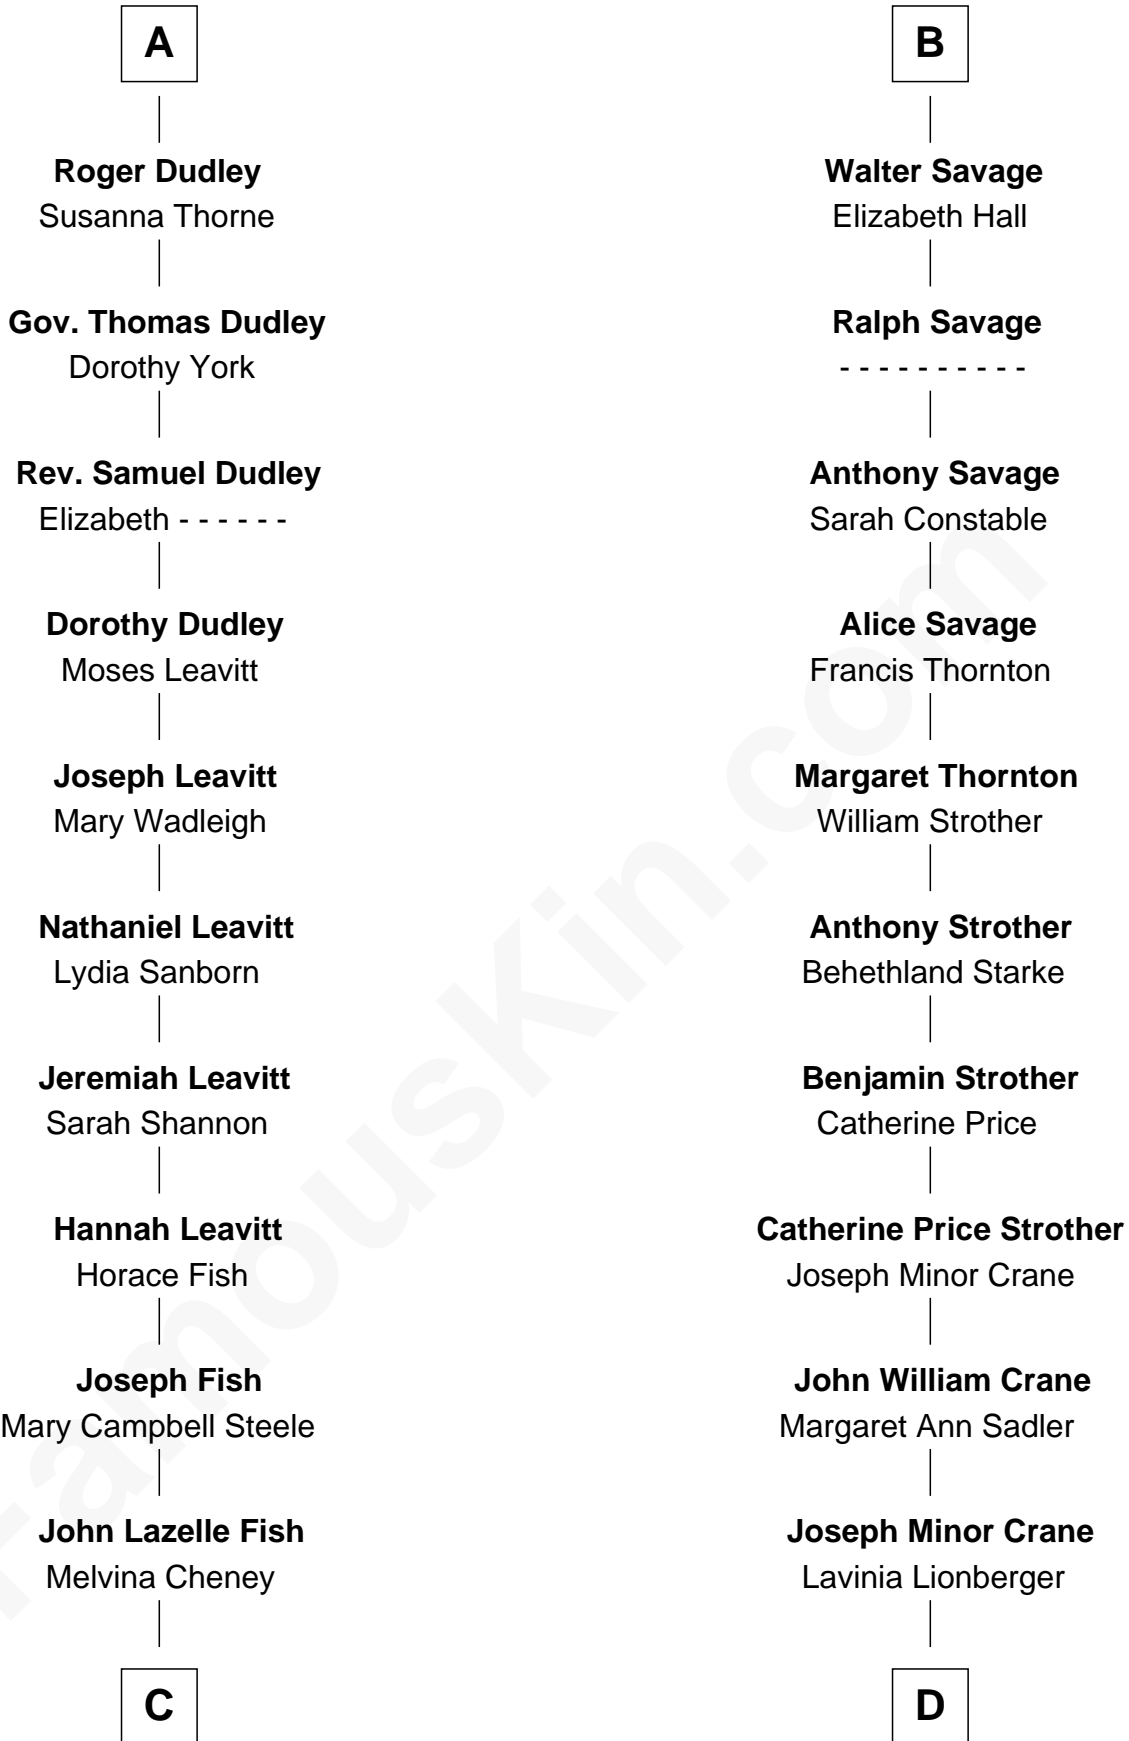

FamousKin.com Relationship Chart of

Keri Russell

TV and Movie Actress

18th cousin 2 times removed of

Randolph Scott

Movie Actor

Richard Fitzalan
Eleanor Plantagenet

Alice Fitzalan
Sir Thomas de Holand

Eleanor Holand
Edward Cherleton

Joyce Cherleton
Sir John Tiptoft

Joyce Tiptoft
Sir Edmund Sutton

Sir Edward Sutton
Cecily Willoughby

Sir John Sutton
Cecily Grey

Sir Henry Dudley
----- Ashton

Probable

A

Sir Richard Fitzalan
Elizabeth de Bohun

Elizabeth Fitzalan
Sir Robert Goushill

Joan Goushill
Sir Thomas Stanley

Katherine Stanley
Sir John Savage

Sir Christopher Savage
Anne Stanley

Sir Christopher Savage
Anne Lygon

Francis Savage
Anne Sheldon

B

FamousKin.com