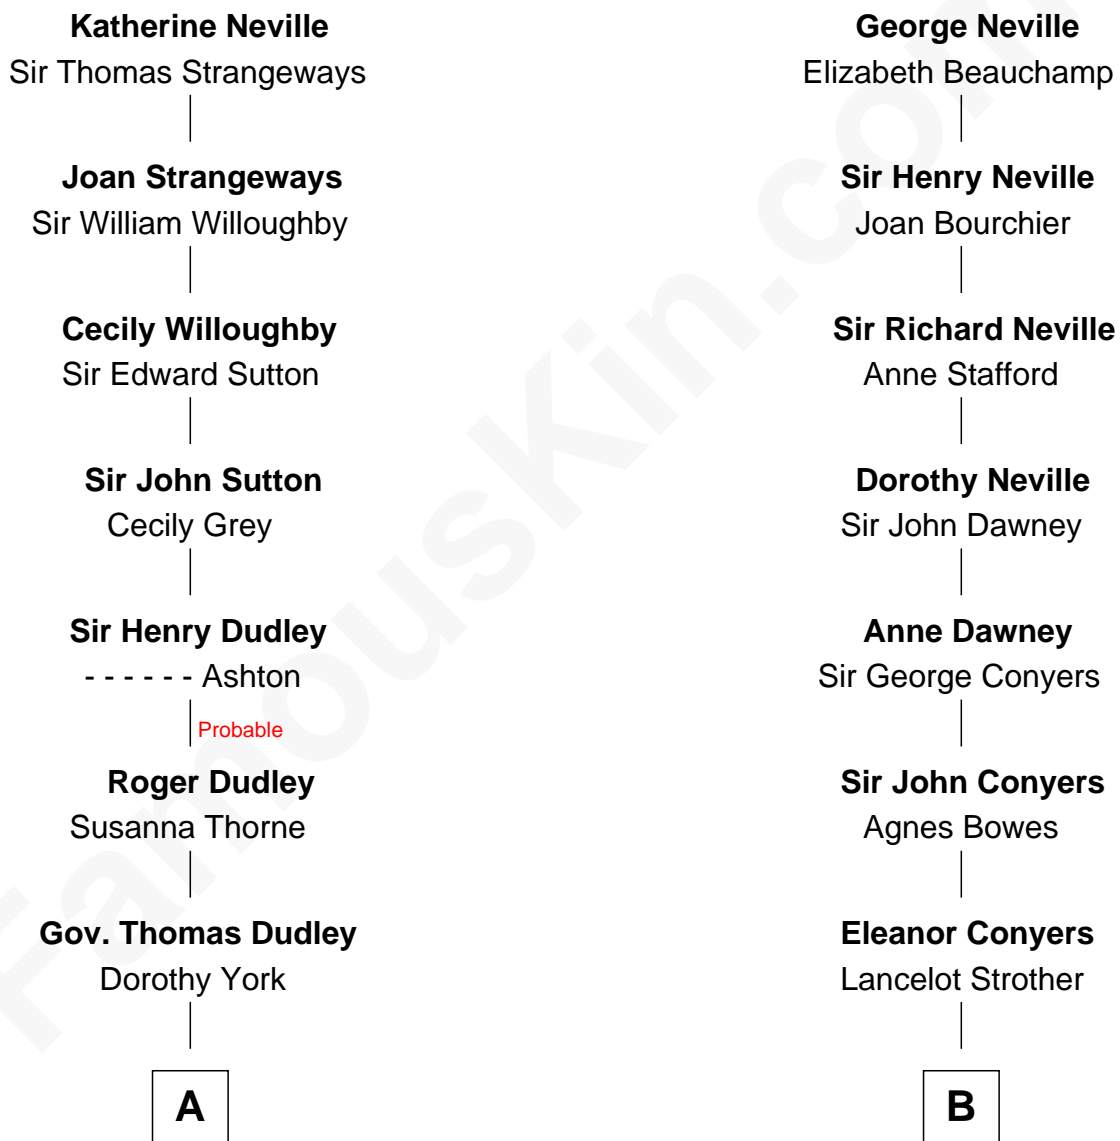

# FamousKin.com Relationship Chart of

**Keri Russell**

*TV and Movie Actress*

16th cousin 2 times removed of

**Randolph Scott**

*Movie Actor*

**Sir Ralph Neville**

Joan Beaufort

**C**

Stephanie Stephens

David Harold Russell

**Keri Russell**

*TV and Movie Actress*

FamousKin.com