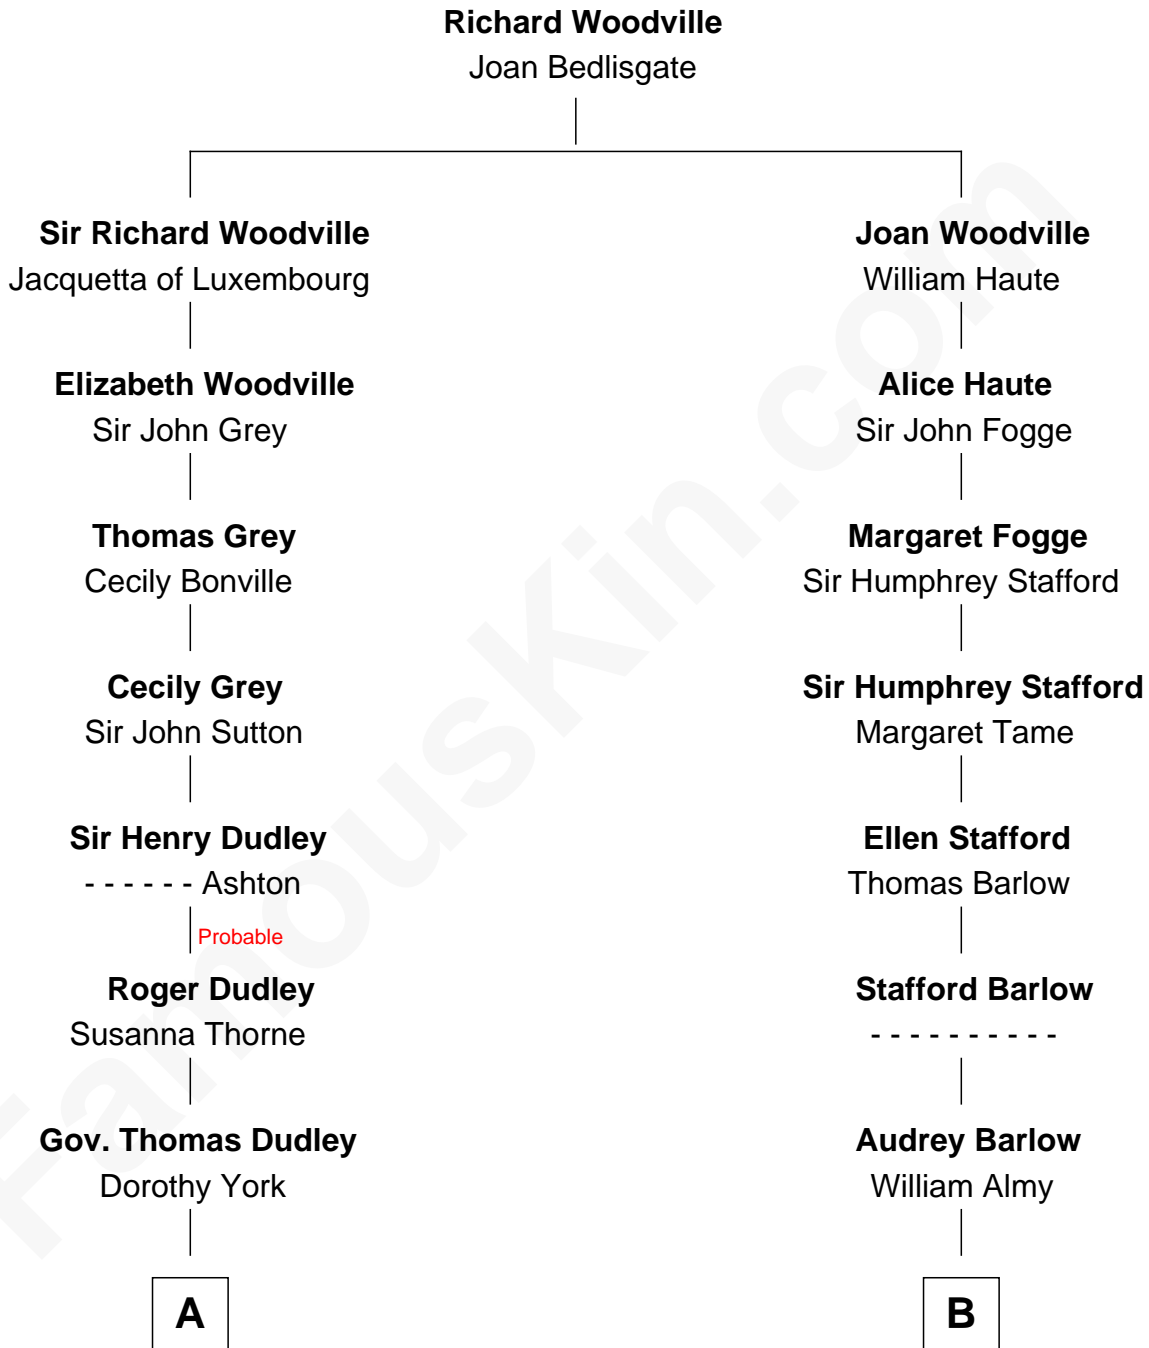

FamousKin.com Relationship Chart of

Keri Russell

TV and Movie Actress

10th cousin 8 times removed of

William Greene

2nd Governor of Rhode Island

C

Stephanie Stephens

David Harold Russell

Keri Russell

TV and Movie Actress

FamousKin.com