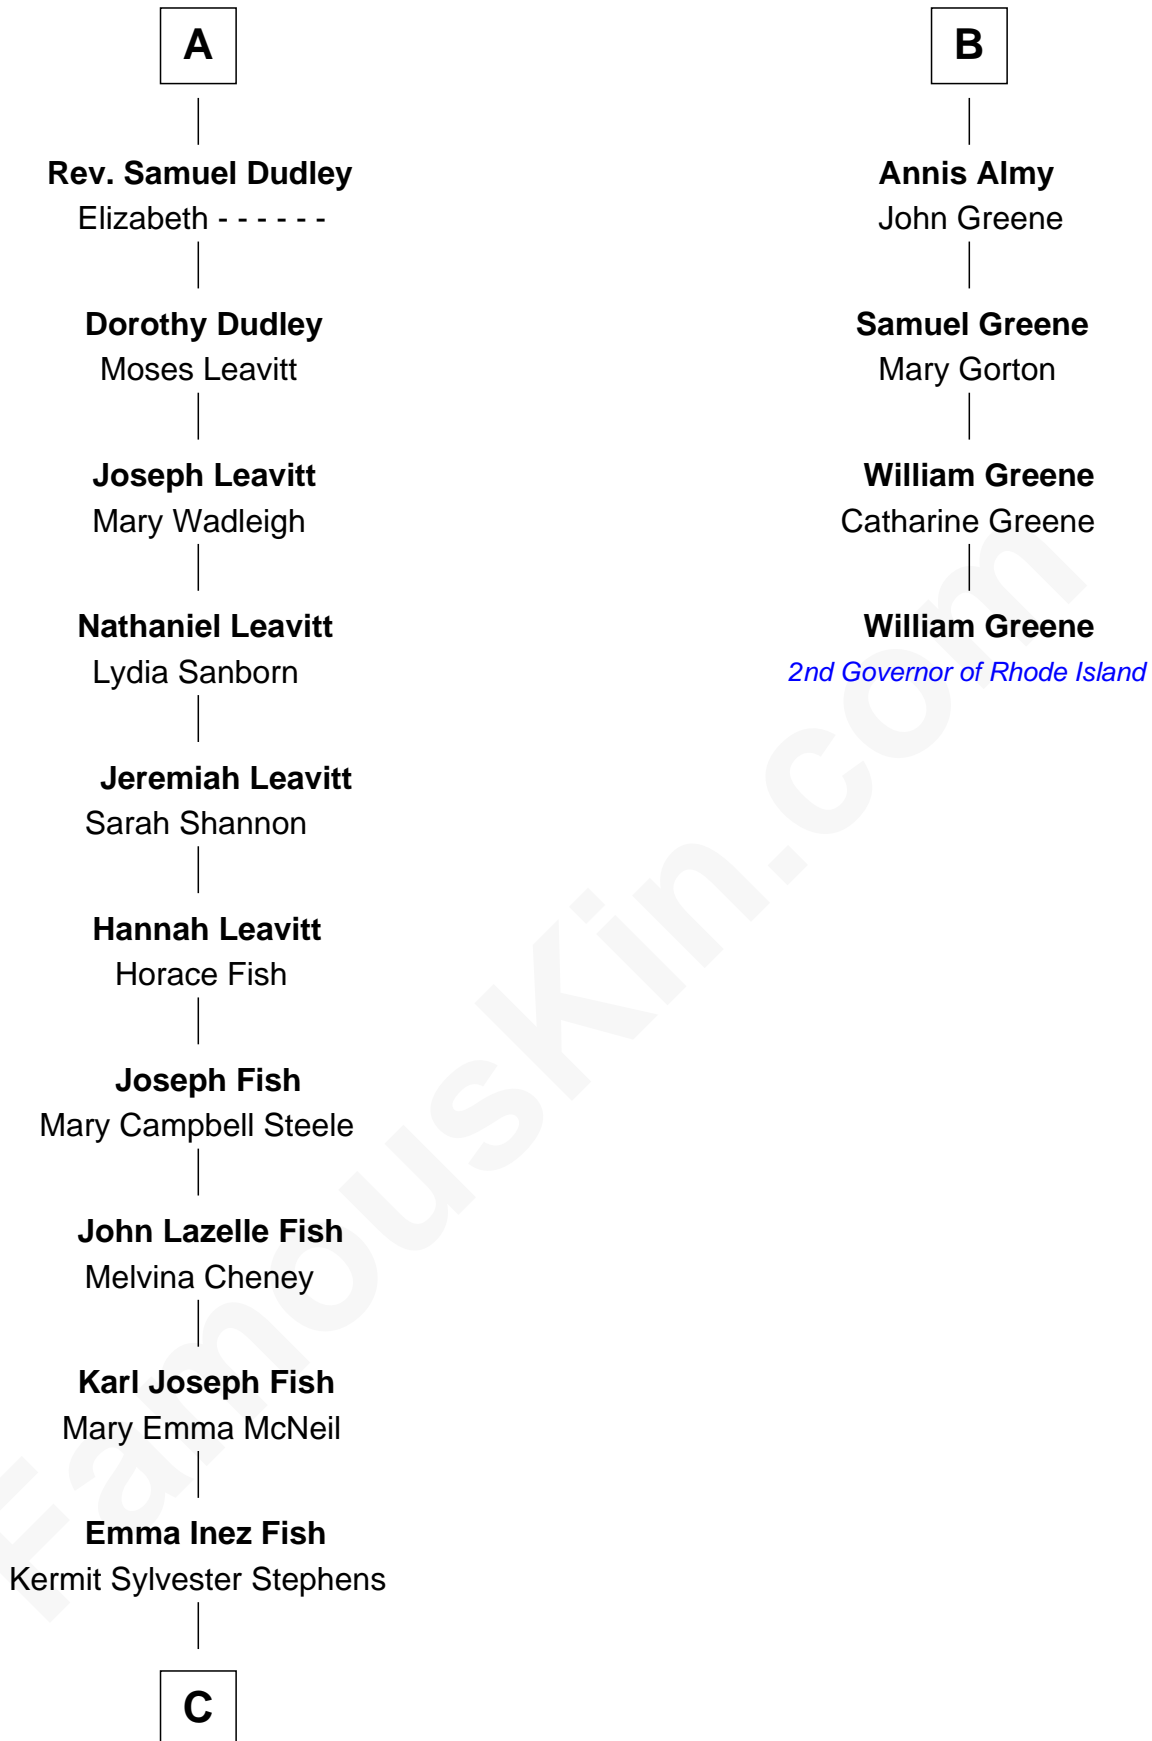

FamousKin.com Relationship Chart of

Keri Russell

TV and Movie Actress

10th cousin 8 times removed of

William Greene

2nd Governor of Rhode Island

C

Stephanie Stephens

David Harold Russell

Keri Russell

TV and Movie Actress

FamousKin.com