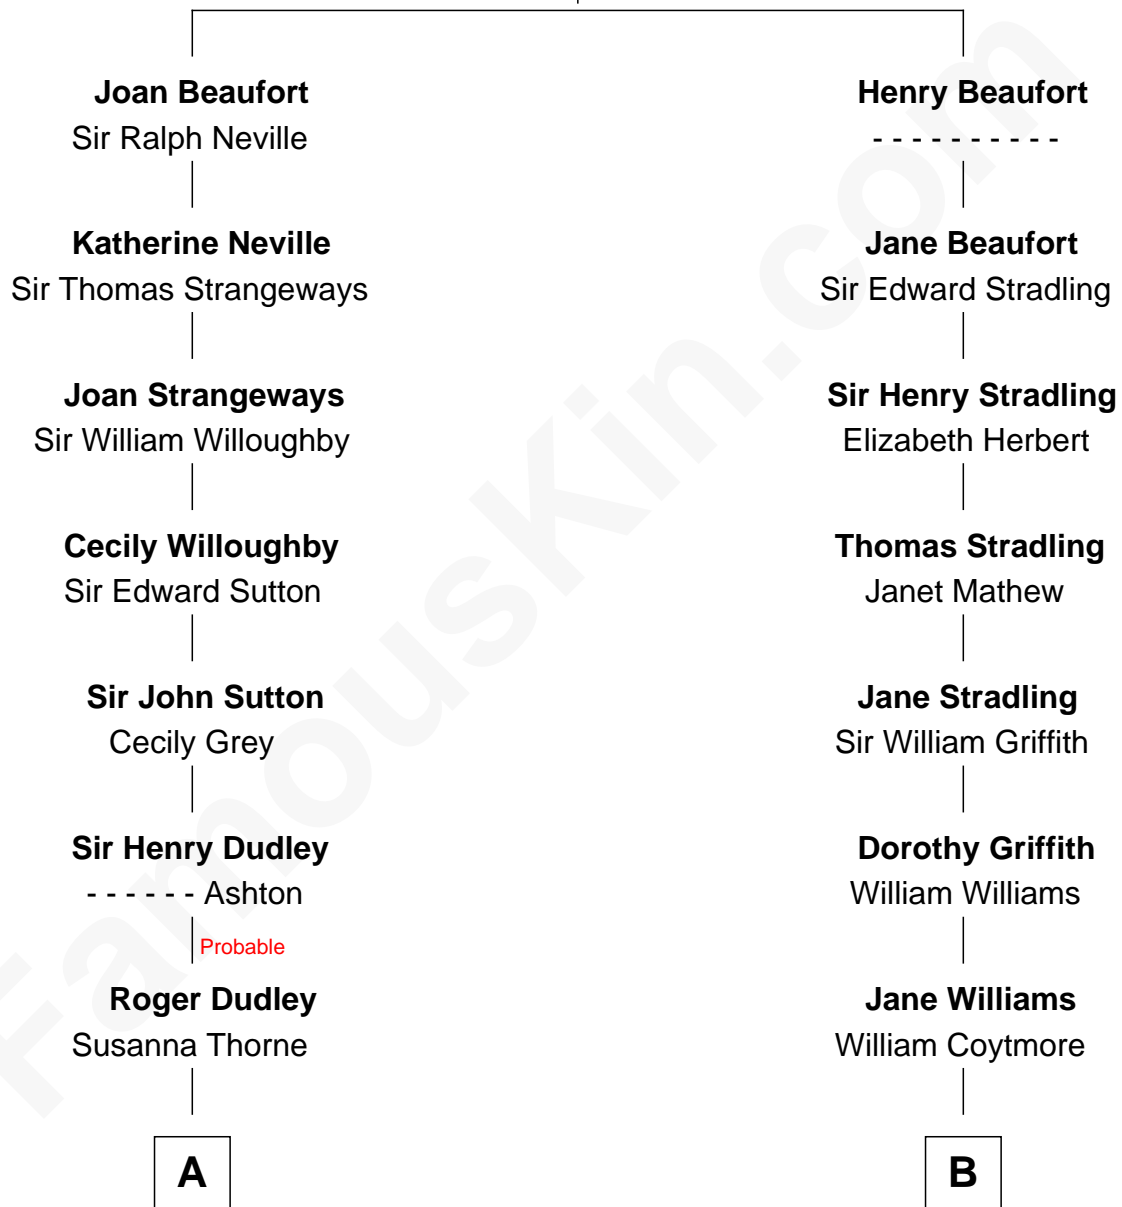

FamousKin.com Relationship Chart of

Keri Russell

TV and Movie Actress

14th cousin 5 times removed of

John Quincy Adams

6th U.S. President

John of Gaunt
Katherine Roet

C

Emma Inez Fish
Kermit Sylvester Stephens

Stephanie Stephens
David Harold Russell

Keri Russell
TV and Movie Actress

FamousKin.com