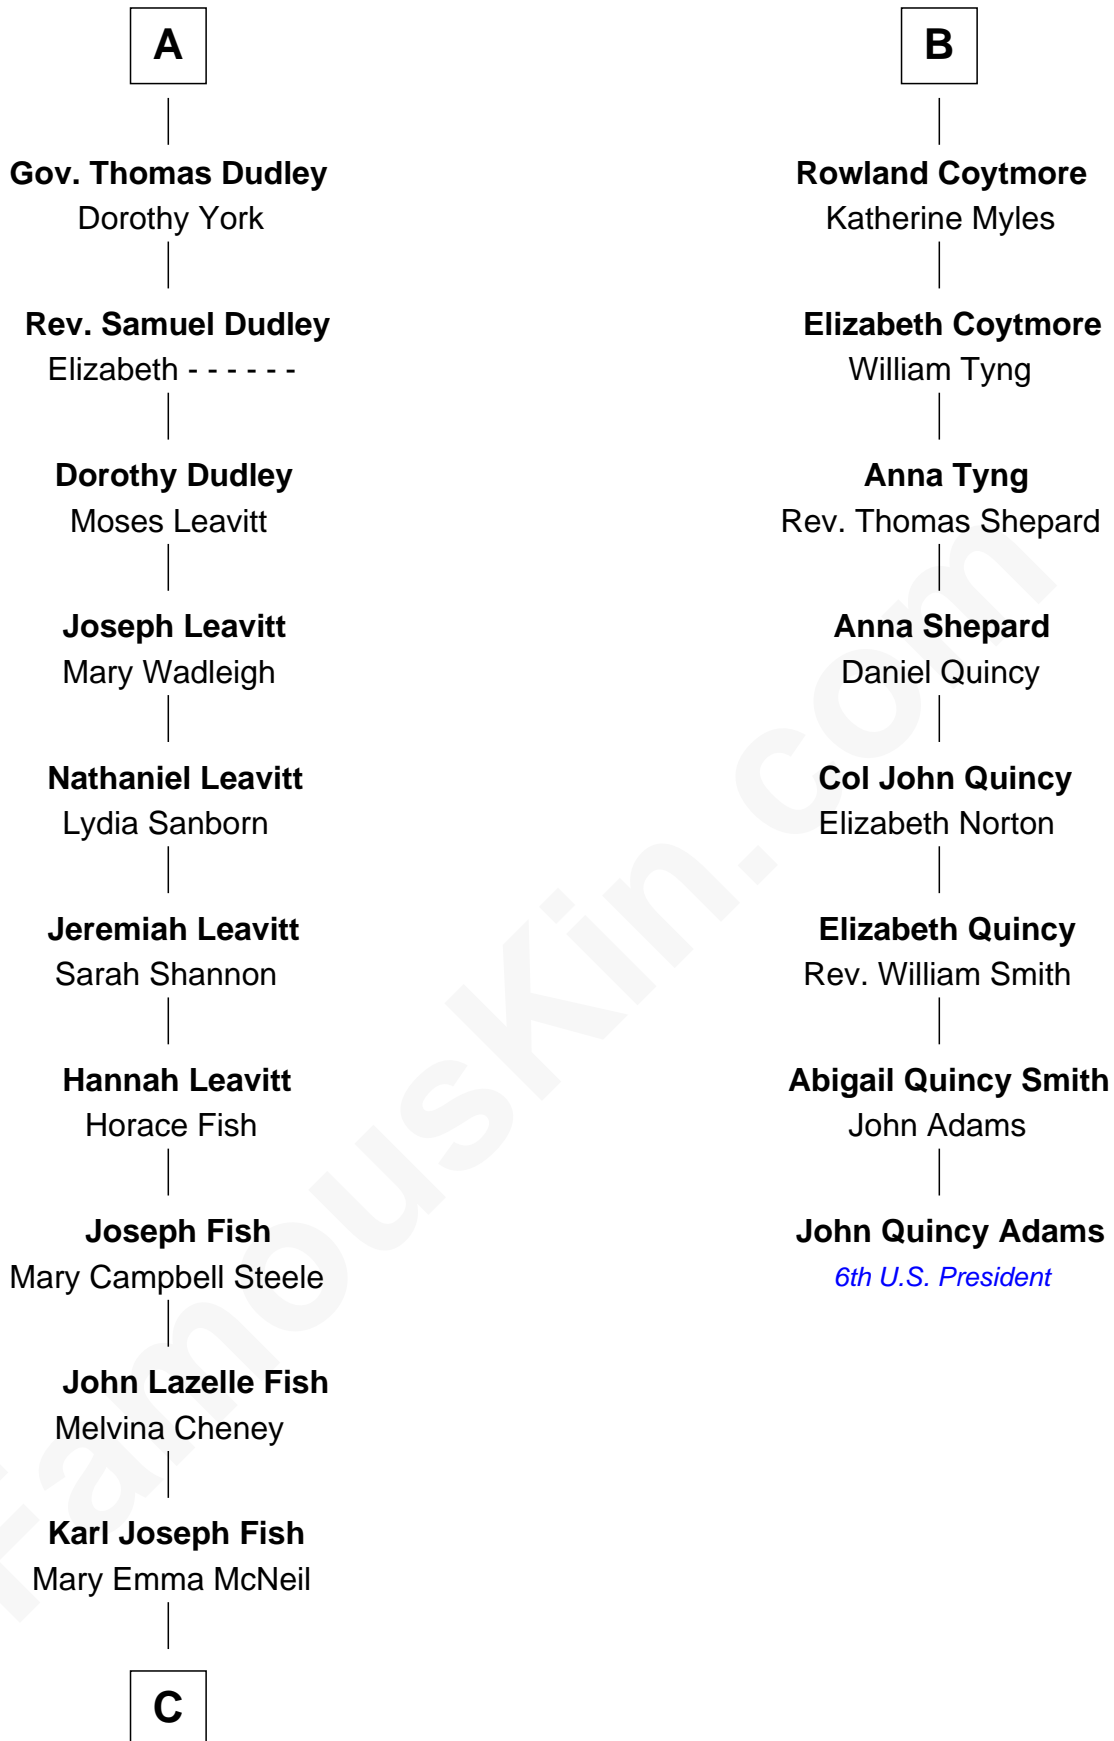

FamousKin.com Relationship Chart of

Keri Russell

TV and Movie Actress

14th cousin 5 times removed of

John Quincy Adams

6th U.S. President

John of Gaunt
Katherine Roet

C

Emma Inez Fish
Kermit Sylvester Stephens

Stephanie Stephens
David Harold Russell

Keri Russell
TV and Movie Actress

FamousKin.com