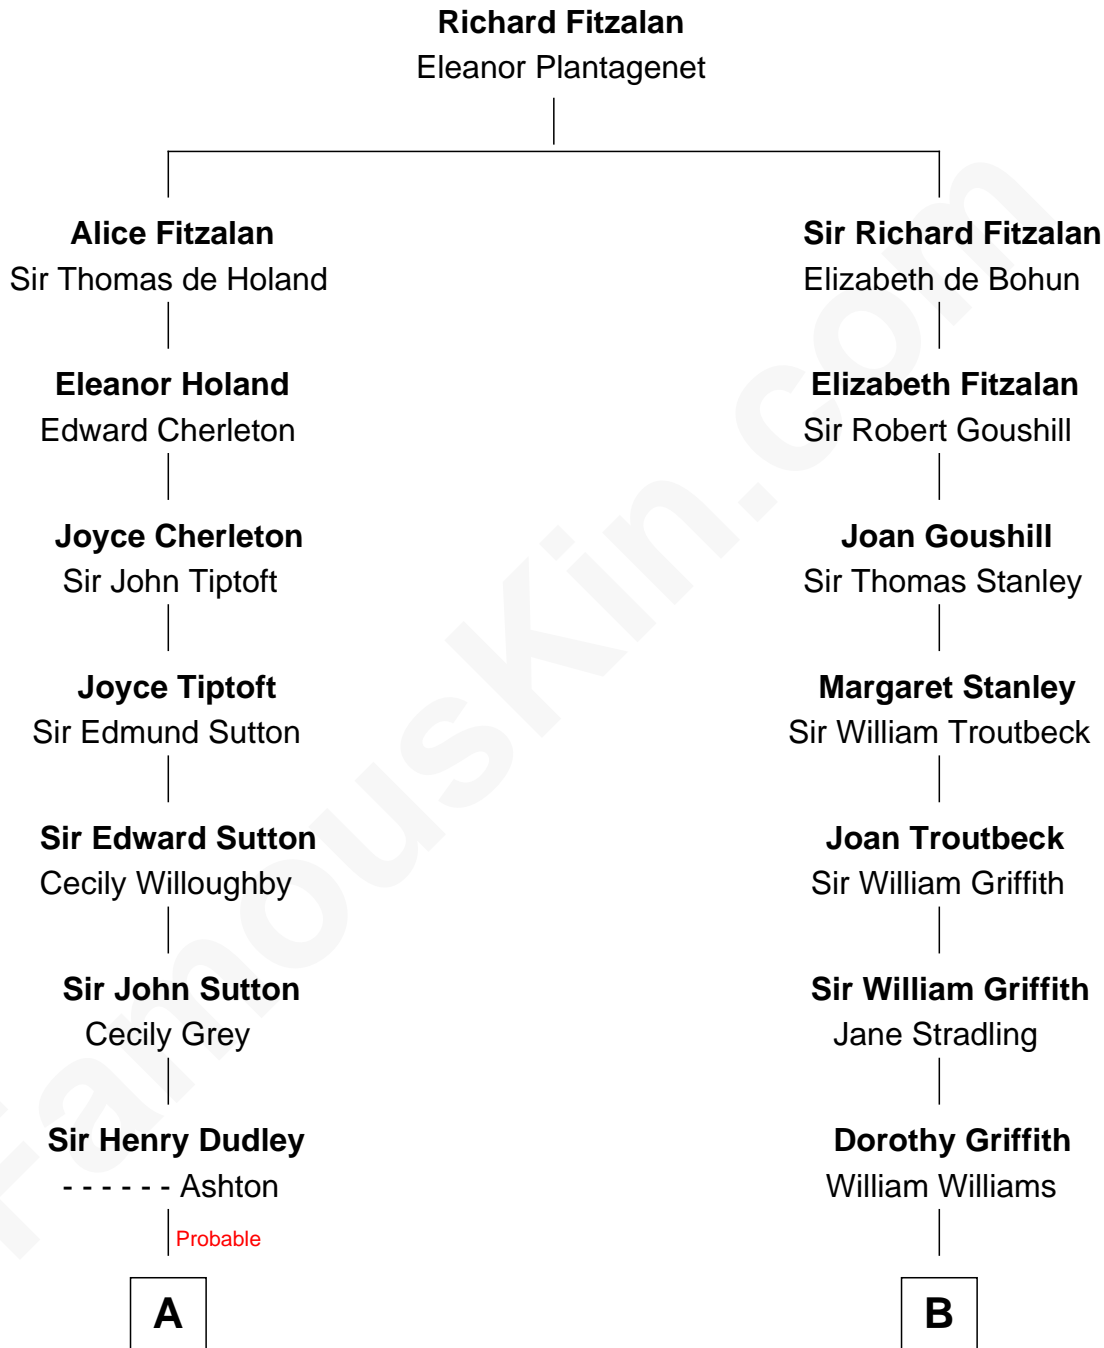

# FamousKin.com Relationship Chart of

**Keri Russell**

*TV and Movie Actress*

14th cousin 6 times removed of

**Abigail (Smith) Adams**

*First Lady of President John Adams*

**C**

—  
**Karl Joseph Fish**  
Mary Emma McNeil

—  
**Emma Inez Fish**  
Kermit Sylvester Stephens

—  
**Stephanie Stephens**  
David Harold Russell

—  
**Keri Russell**  
*TV and Movie Actress*

FamousKin.com