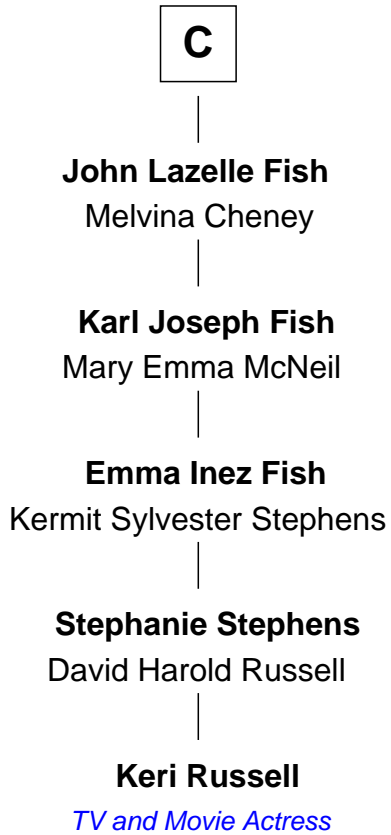

FamousKin.com Relationship Chart of

Keri Russell

TV and Movie Actress

14th cousin 7 times removed of

Abigail (Smith) Adams

First Lady of President John Adams

Eudo la Zouche
Milicent de Cantilupe

Eve la Zouche
Sir Maurice de Berkeley

Thomas de Berkeley
Katherine de Clyvedon

Sir John Berkeley
Elizabeth Betteshorne

Elizabeth Berkeley
Sir John Sutton

Sir Edmund Sutton
Joyce Tiptoft

Sir Edward Sutton
Cecily Willoughby

Sir John Sutton
Cecily Grey

A

Lucy Zouche
Thomas de Greene

Sir Henry Greene
Katherine Drayton

Sir Henry de Greene
Matilda de Mauduit

Eleanor Greene
Sir John FitzWilliam

John FitzWilliam
Helen Villiers

Sir William FitzWilliam
Anne Hawes

Richard FitzWilliam
Elizabeth Knyvet

B

FamousKin.com