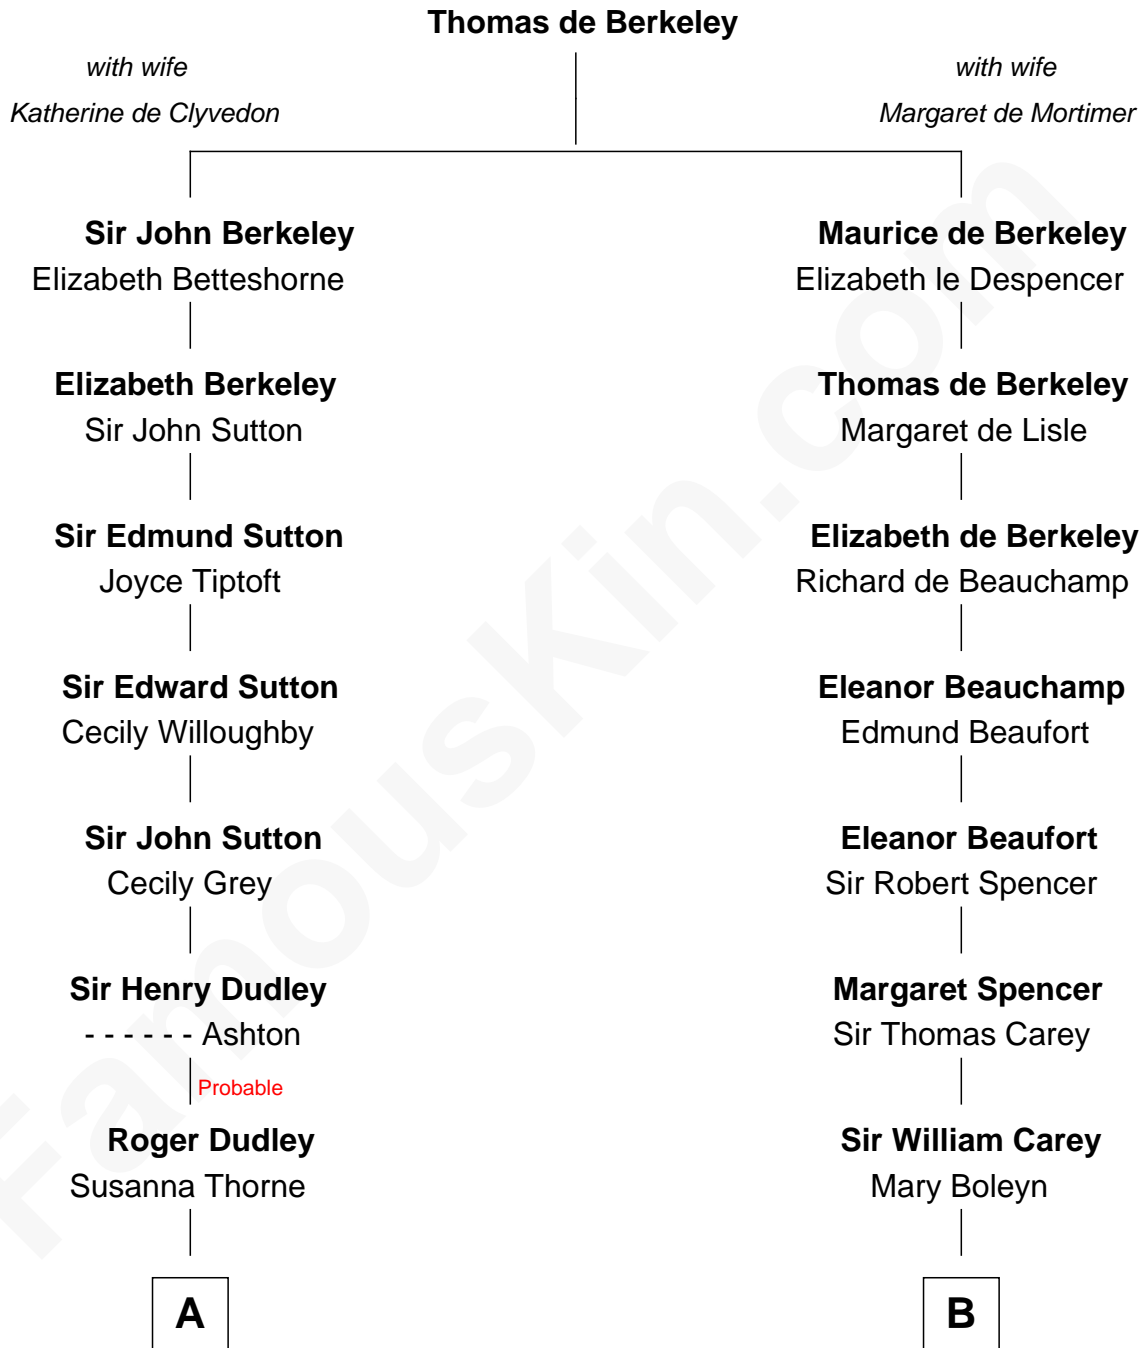

FamousKin.com Relationship Chart of

Keri Russell

TV and Movie Actress

16th cousin 3 times removed of

Charles Darwin

Theory of Evolution

C

Emma Inez Fish
Kermit Sylvester Stephens

Stephanie Stephens
David Harold Russell

Keri Russell
TV and Movie Actress

FamousKin.com